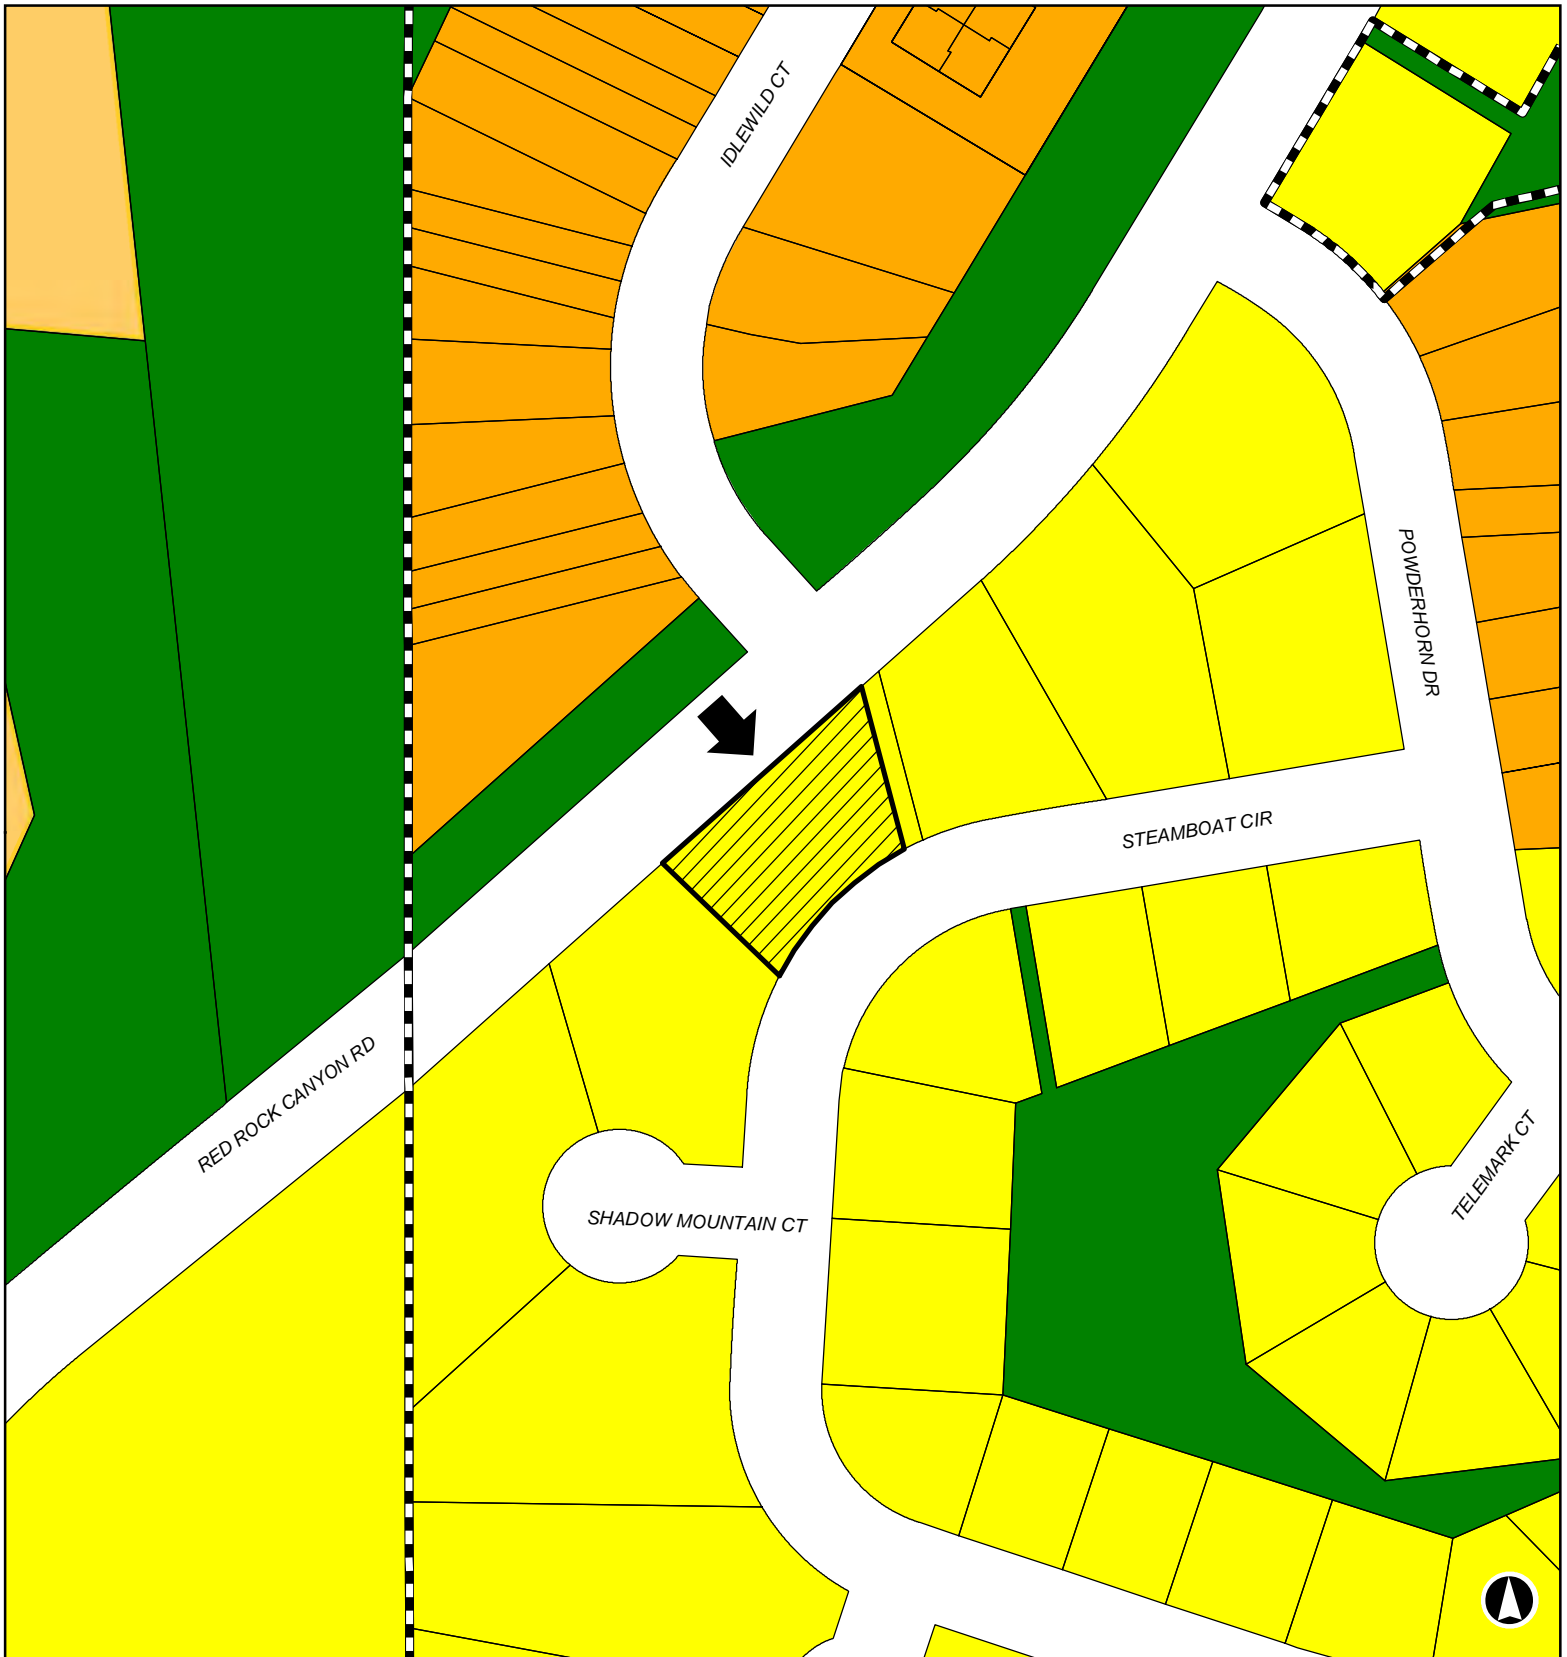

14PD022
4931 Steamboat Circle

Rapid City Zoning

Subject Property	Planned Development	Low Density Residential-1	Park Forest	<all other values>	Rapid City Limits
		Medium Density Residential		Suburban Residential, PC	