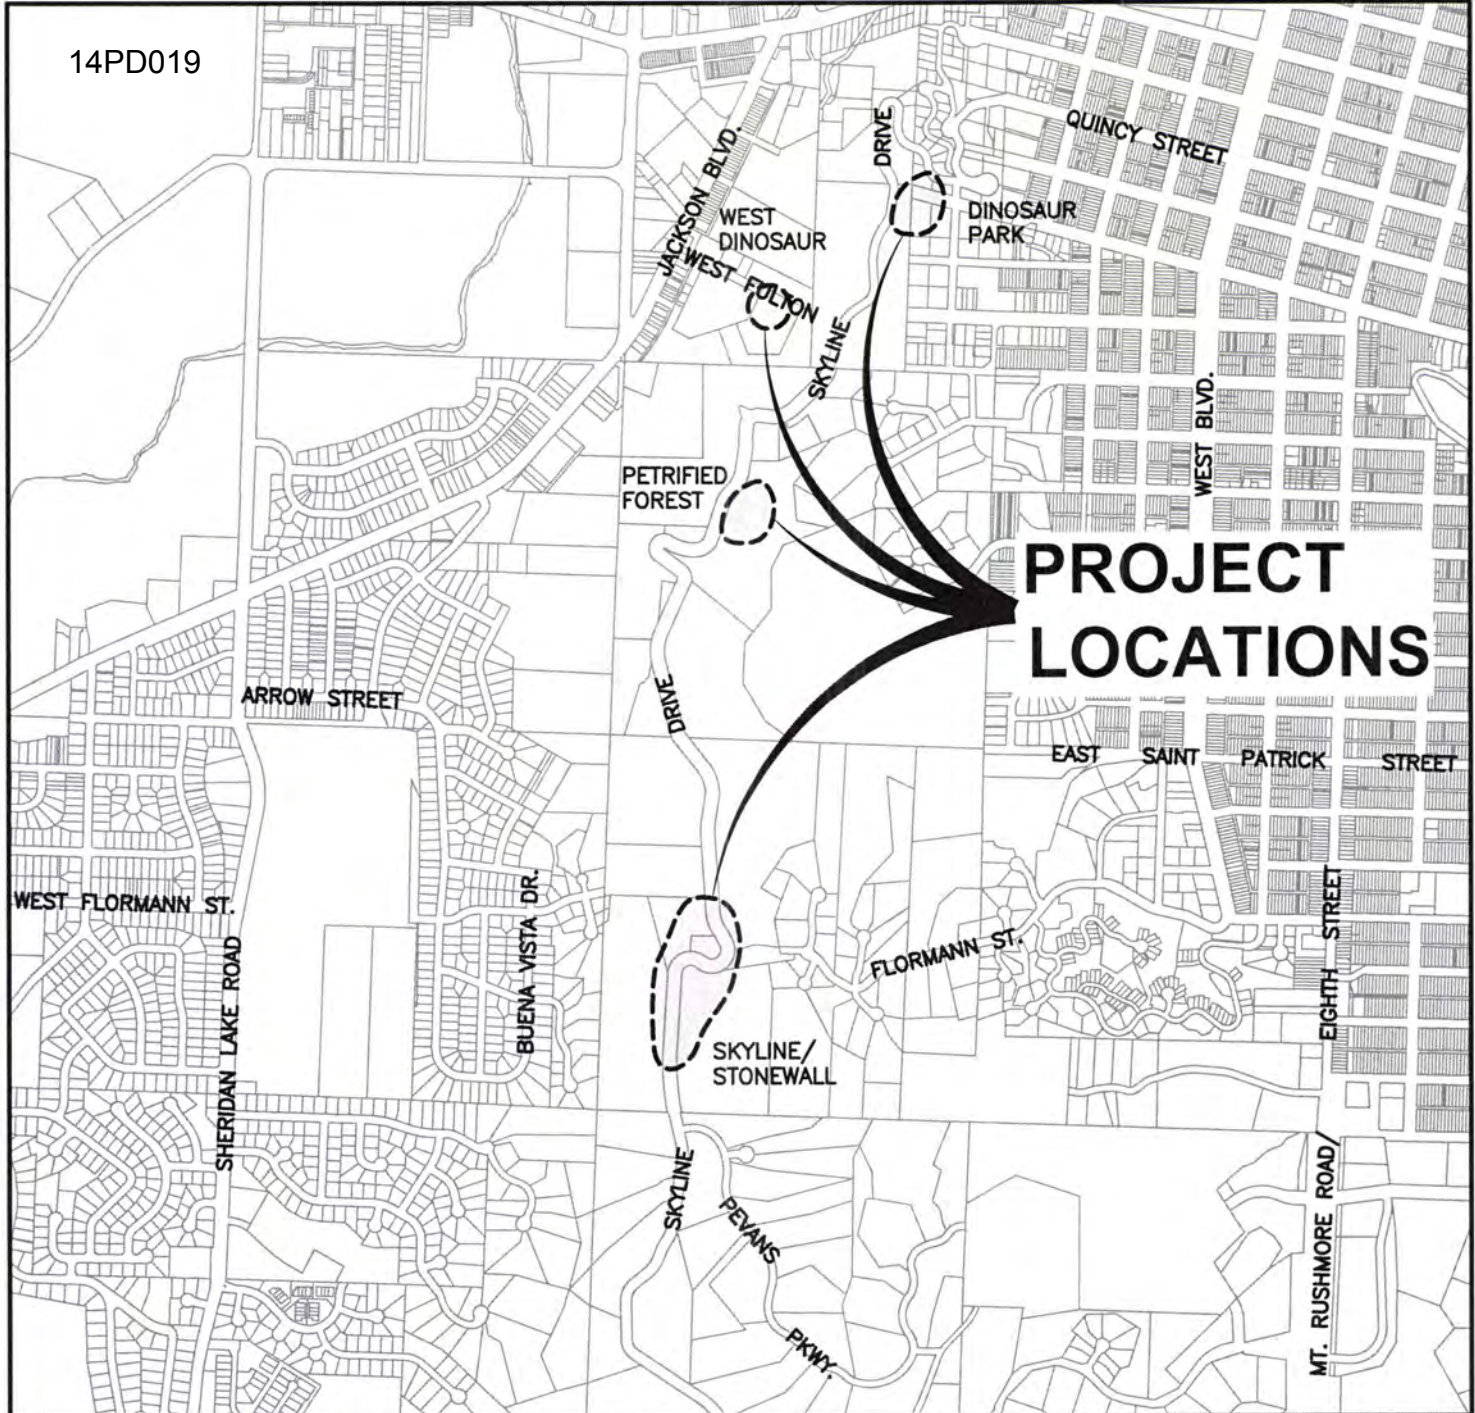

14PD019

PROJECT LOCATIONS

PETRIFIED FOREST

WEST DINOSAUR

WEST FULTON

DINOSAUR PARK

SKYLINE/STONEWALL

JACKSON BLVD

DRIVE

QUINCY STREET

WEST BLVD.

ARROW STREET

EAST SAINT PATRICK STREET

WEST FLORMANN ST.

BUENA VISTA DR.

FLORMANN ST.

EIGHTH STREET

SHERIDAN LAKE ROAD

SKYLINE

PEVANS

PKWY.

MT. RUSHMORE ROAD/