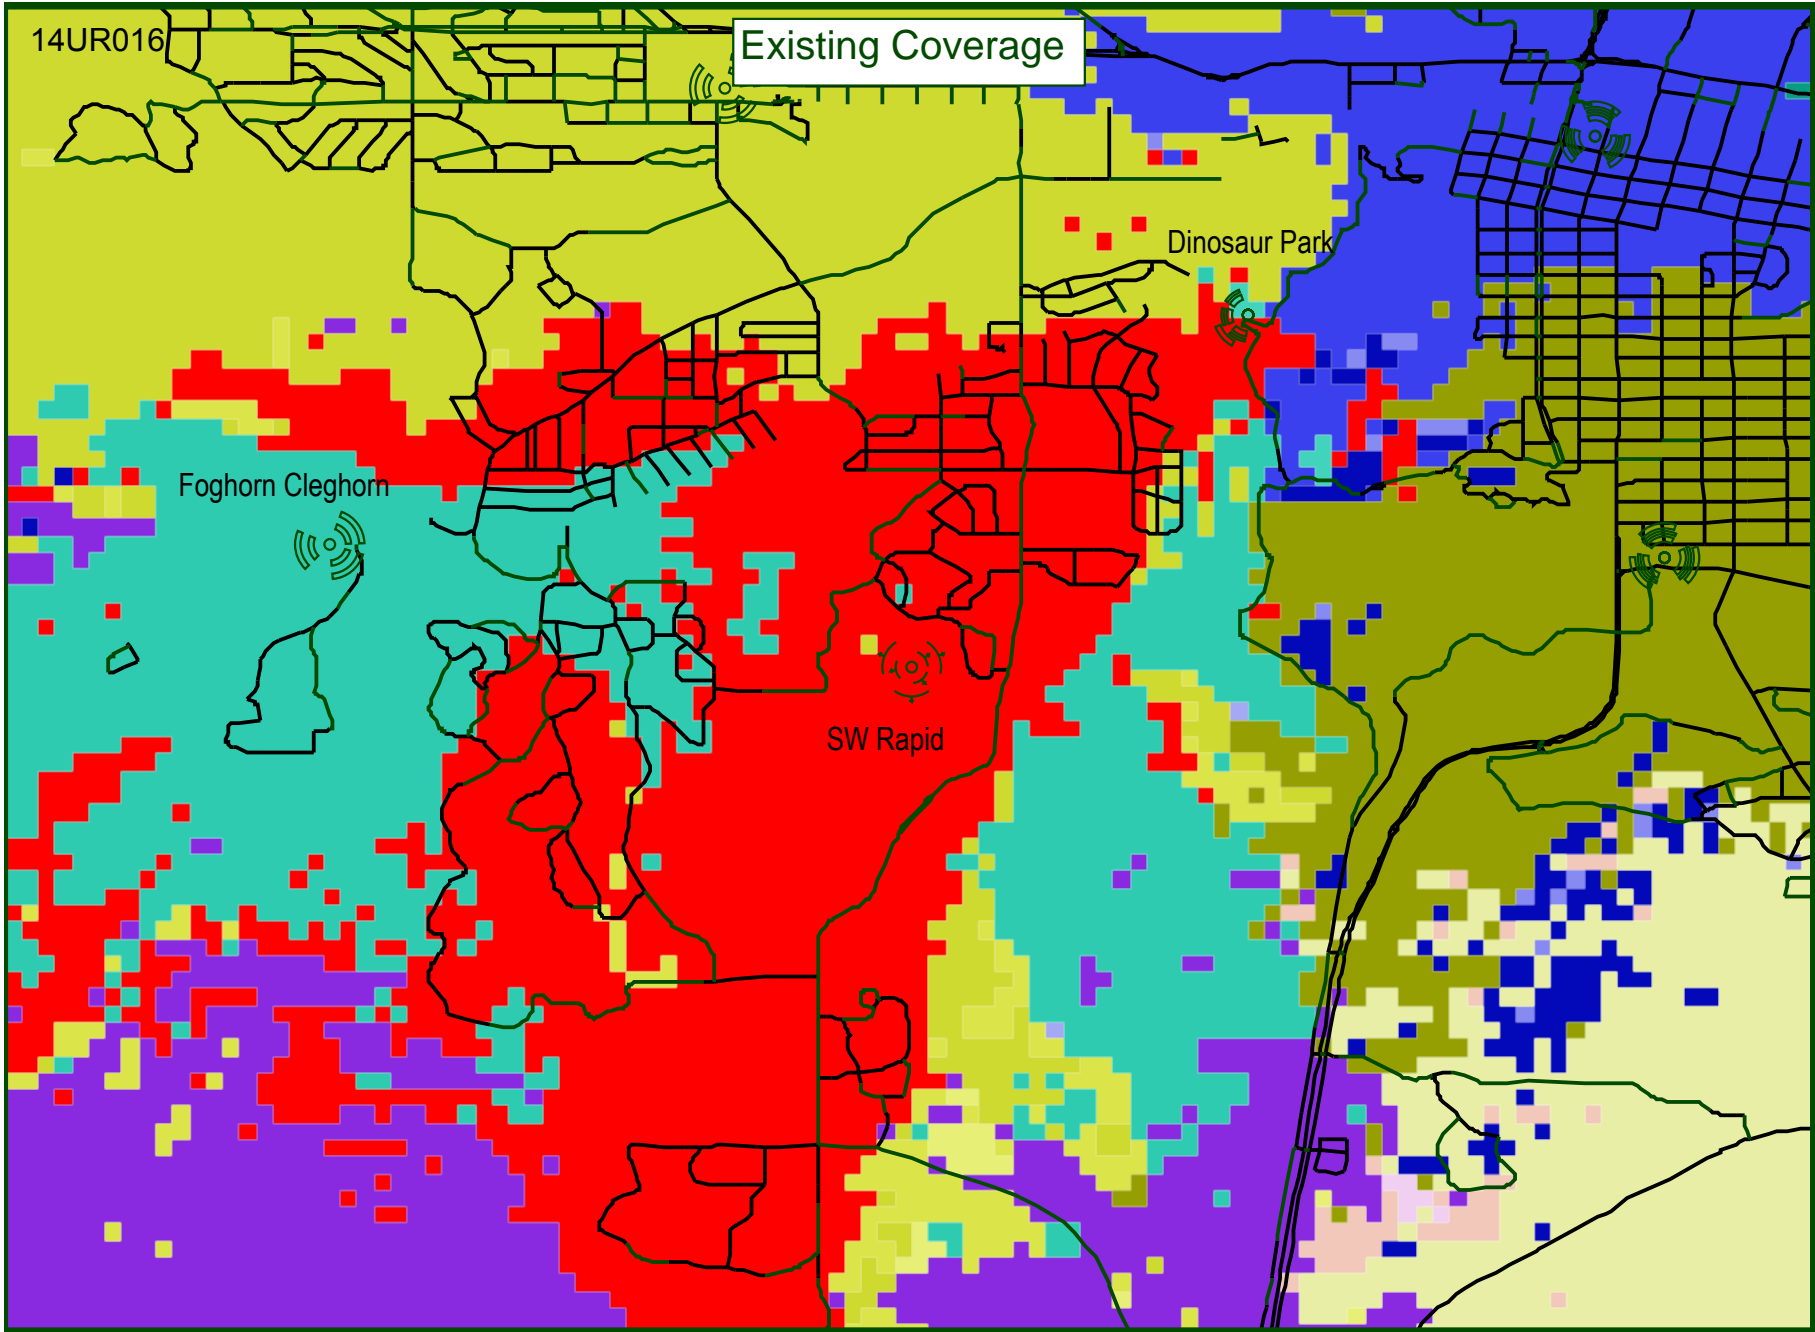

14UR016

Existing Coverage

Foghorn Cleghorn

Dinosaur Park

SW Rapid