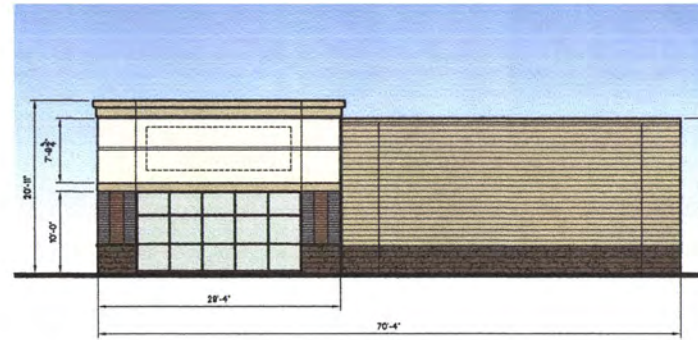

NORTH ELEVATION 1/8"