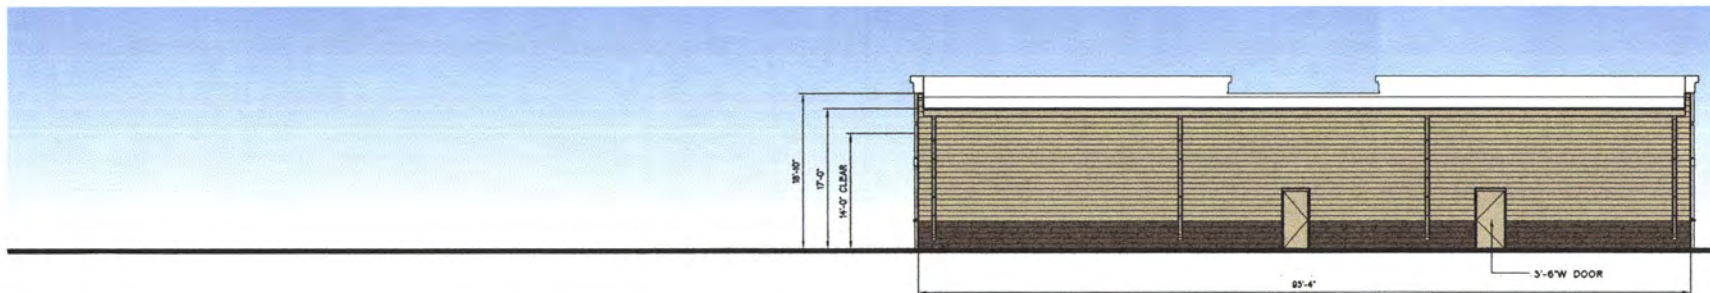

WEST ELEVATION 1/8"