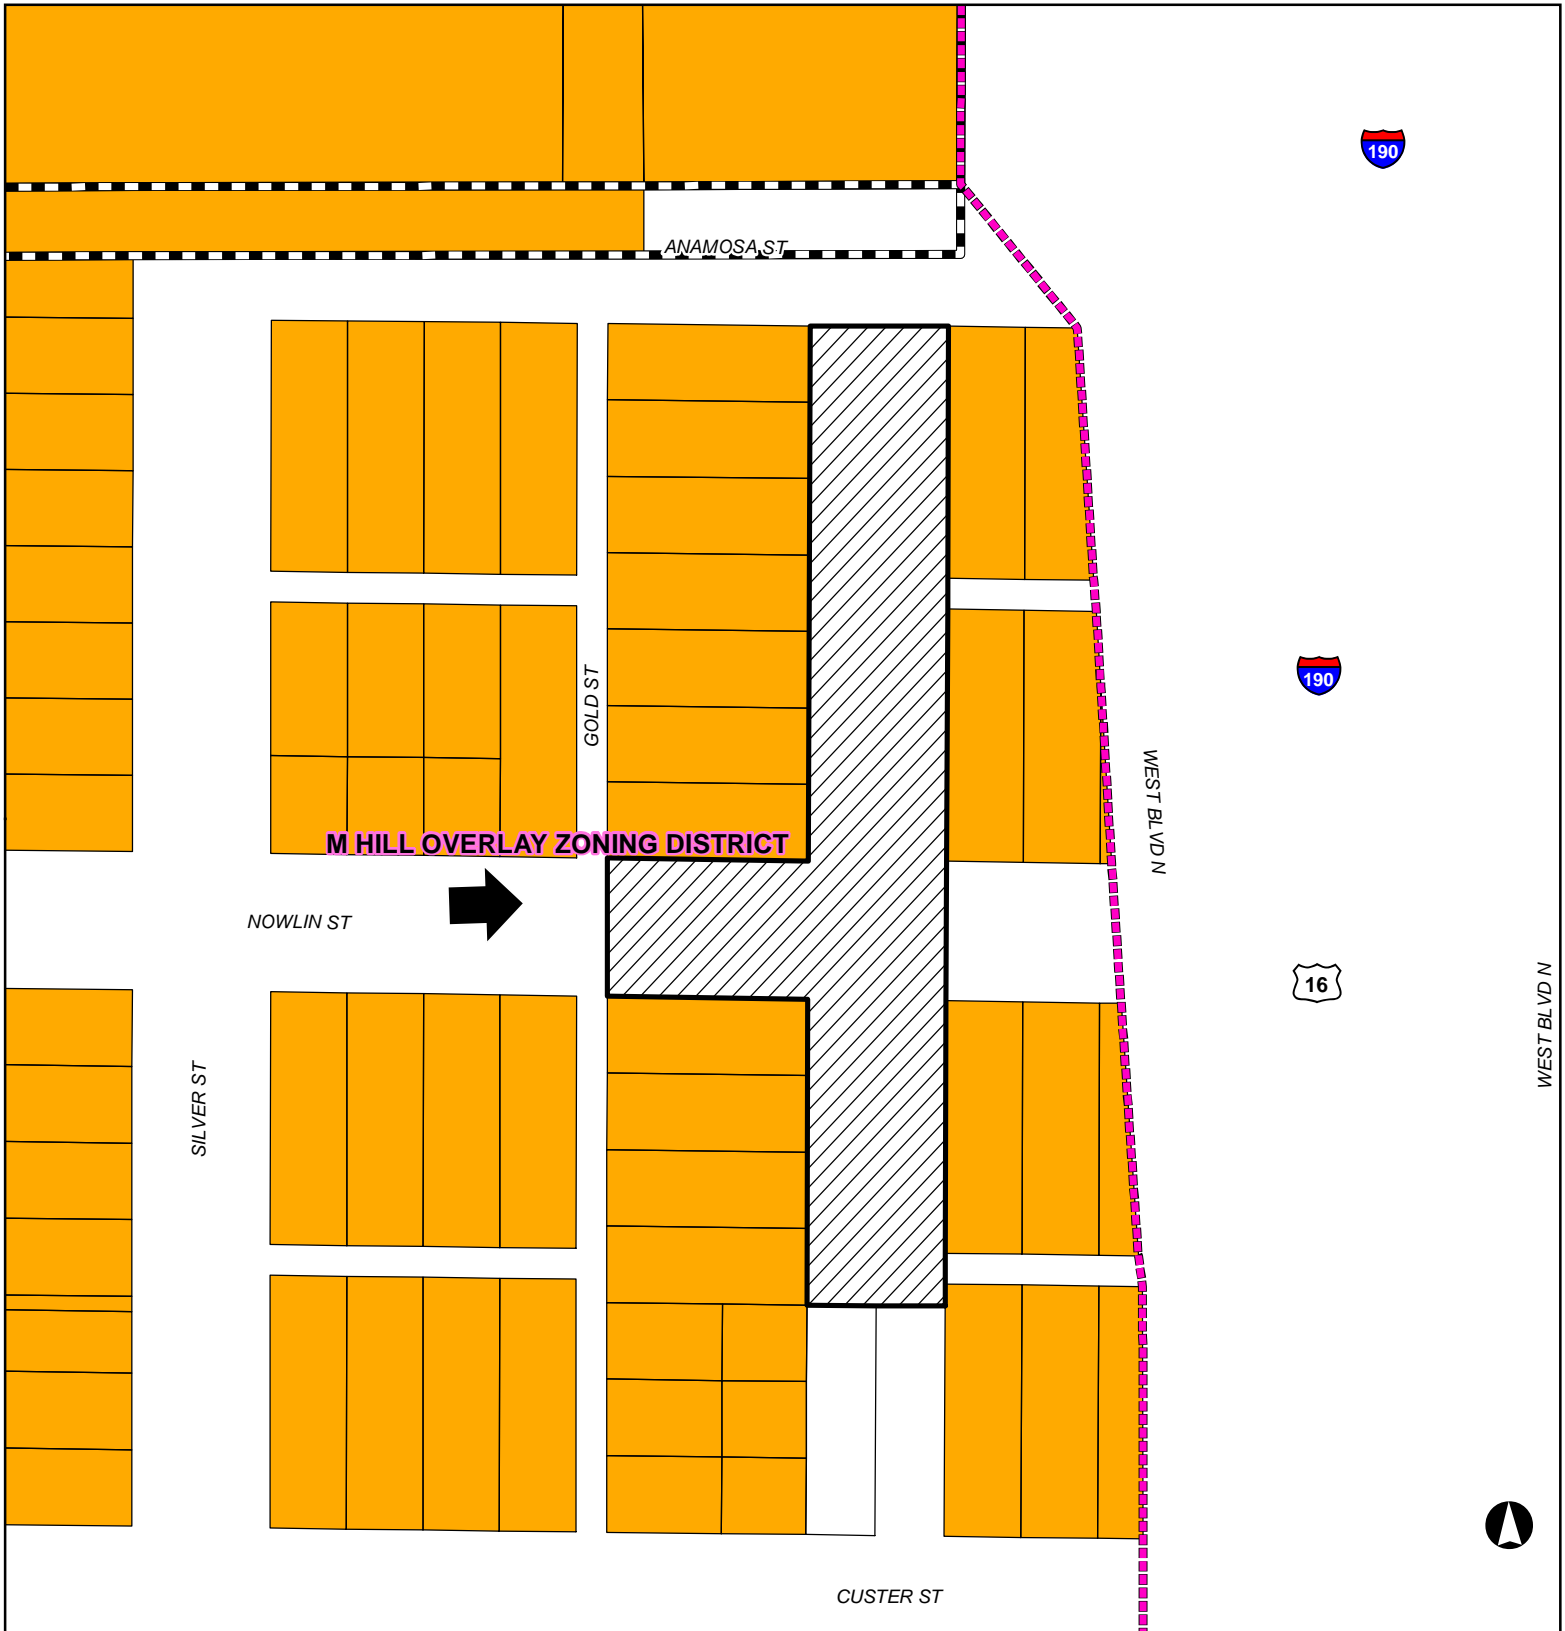

14VR003

South of Anamosa Street, north of Custer Street,
west of West Boulevard North and east of Silver Street

Rapid City Zoning

 Subject Property  Overlay District  Planned Development  Medium Density Residential