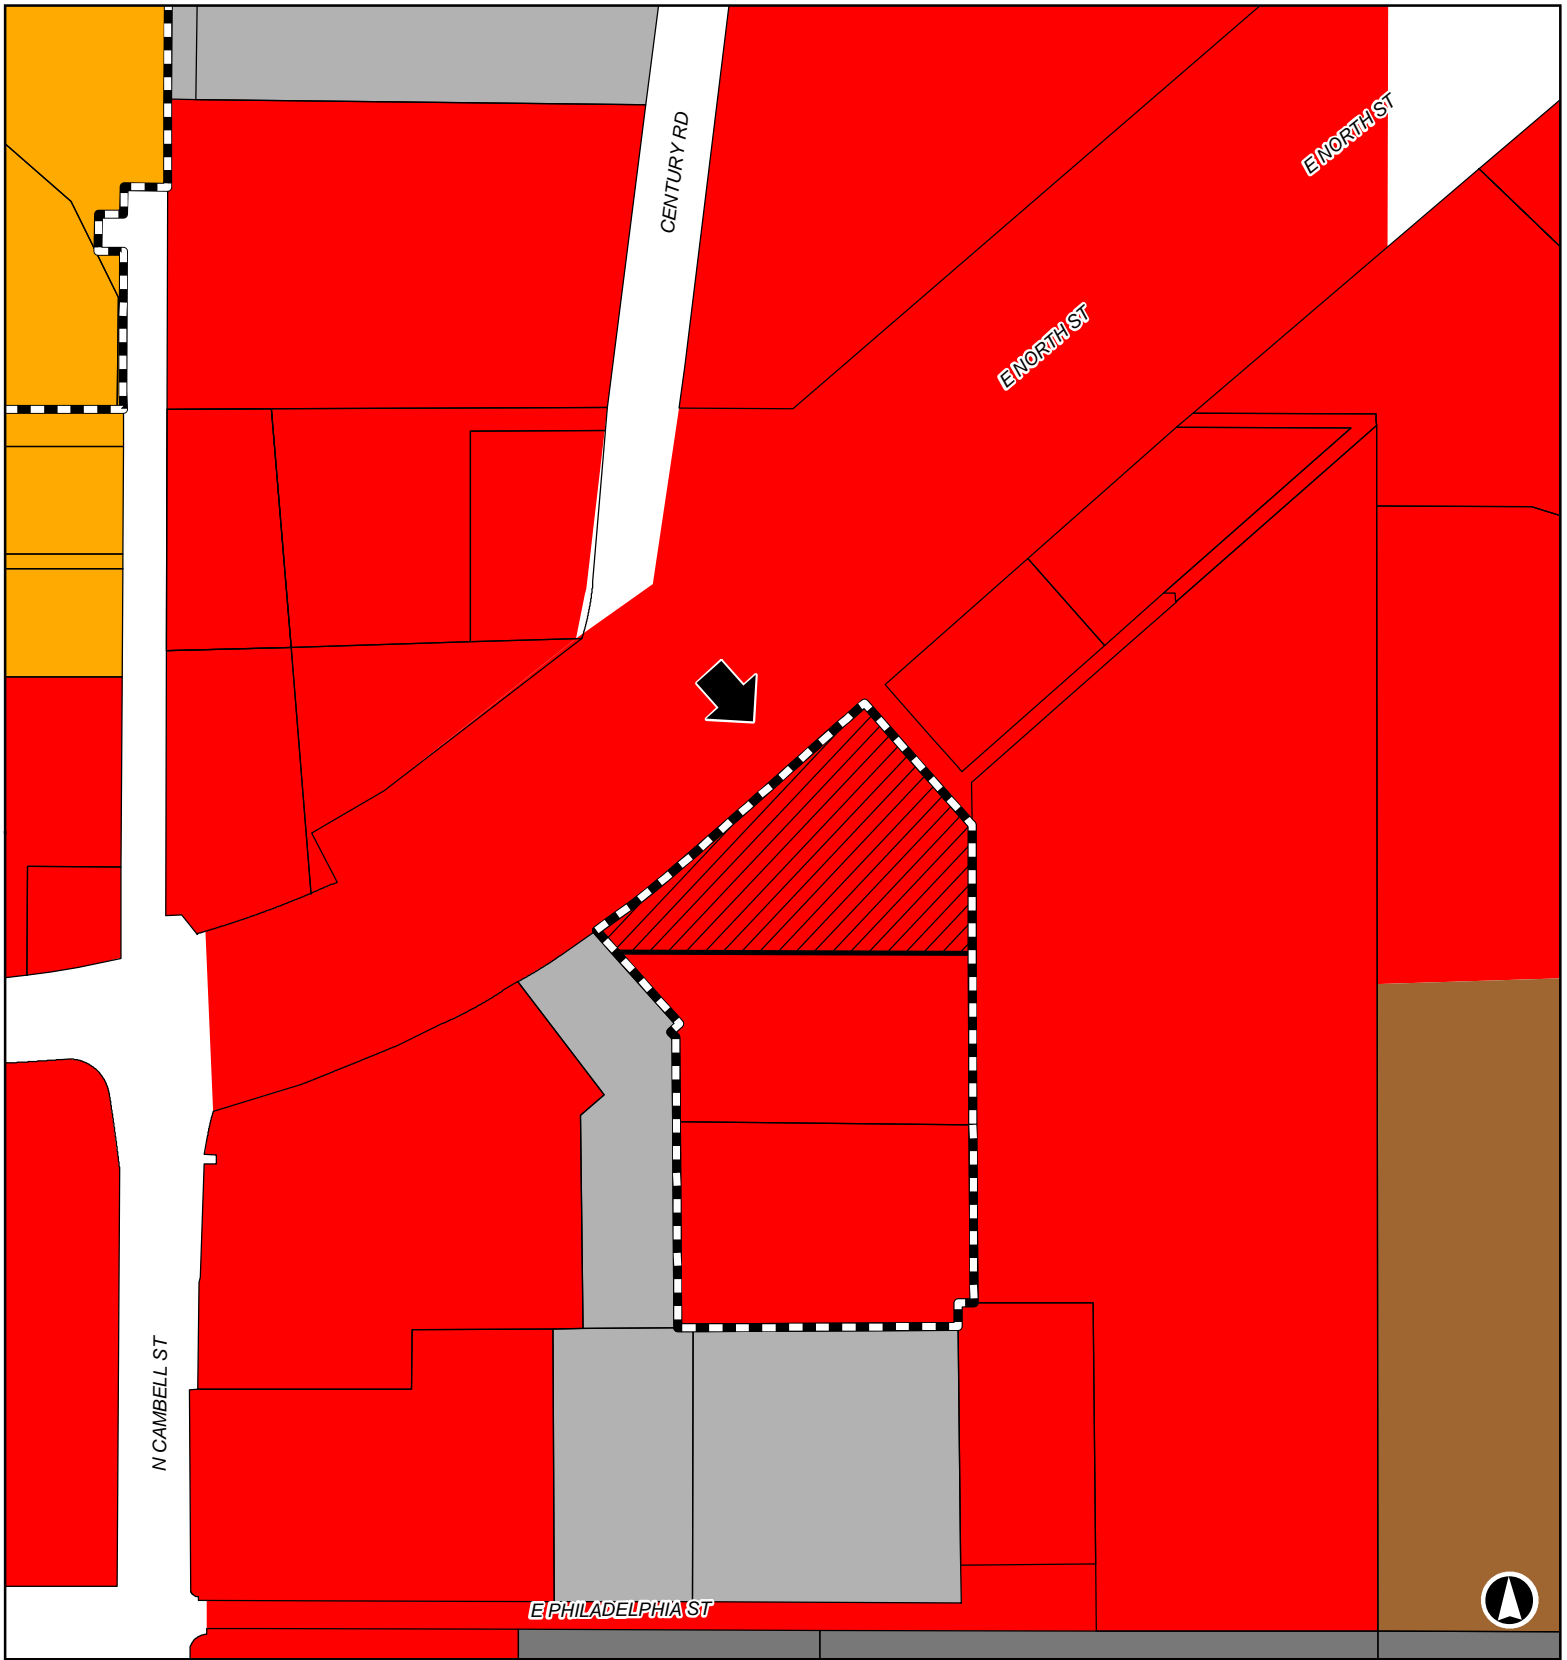

14PD005  
1323 East North Street

**Rapid City Zoning**

Subject Property	Planned Development	General Agriculture	Heavy Industrial	Medium Density Residential
General Commercial	Light Industrial			