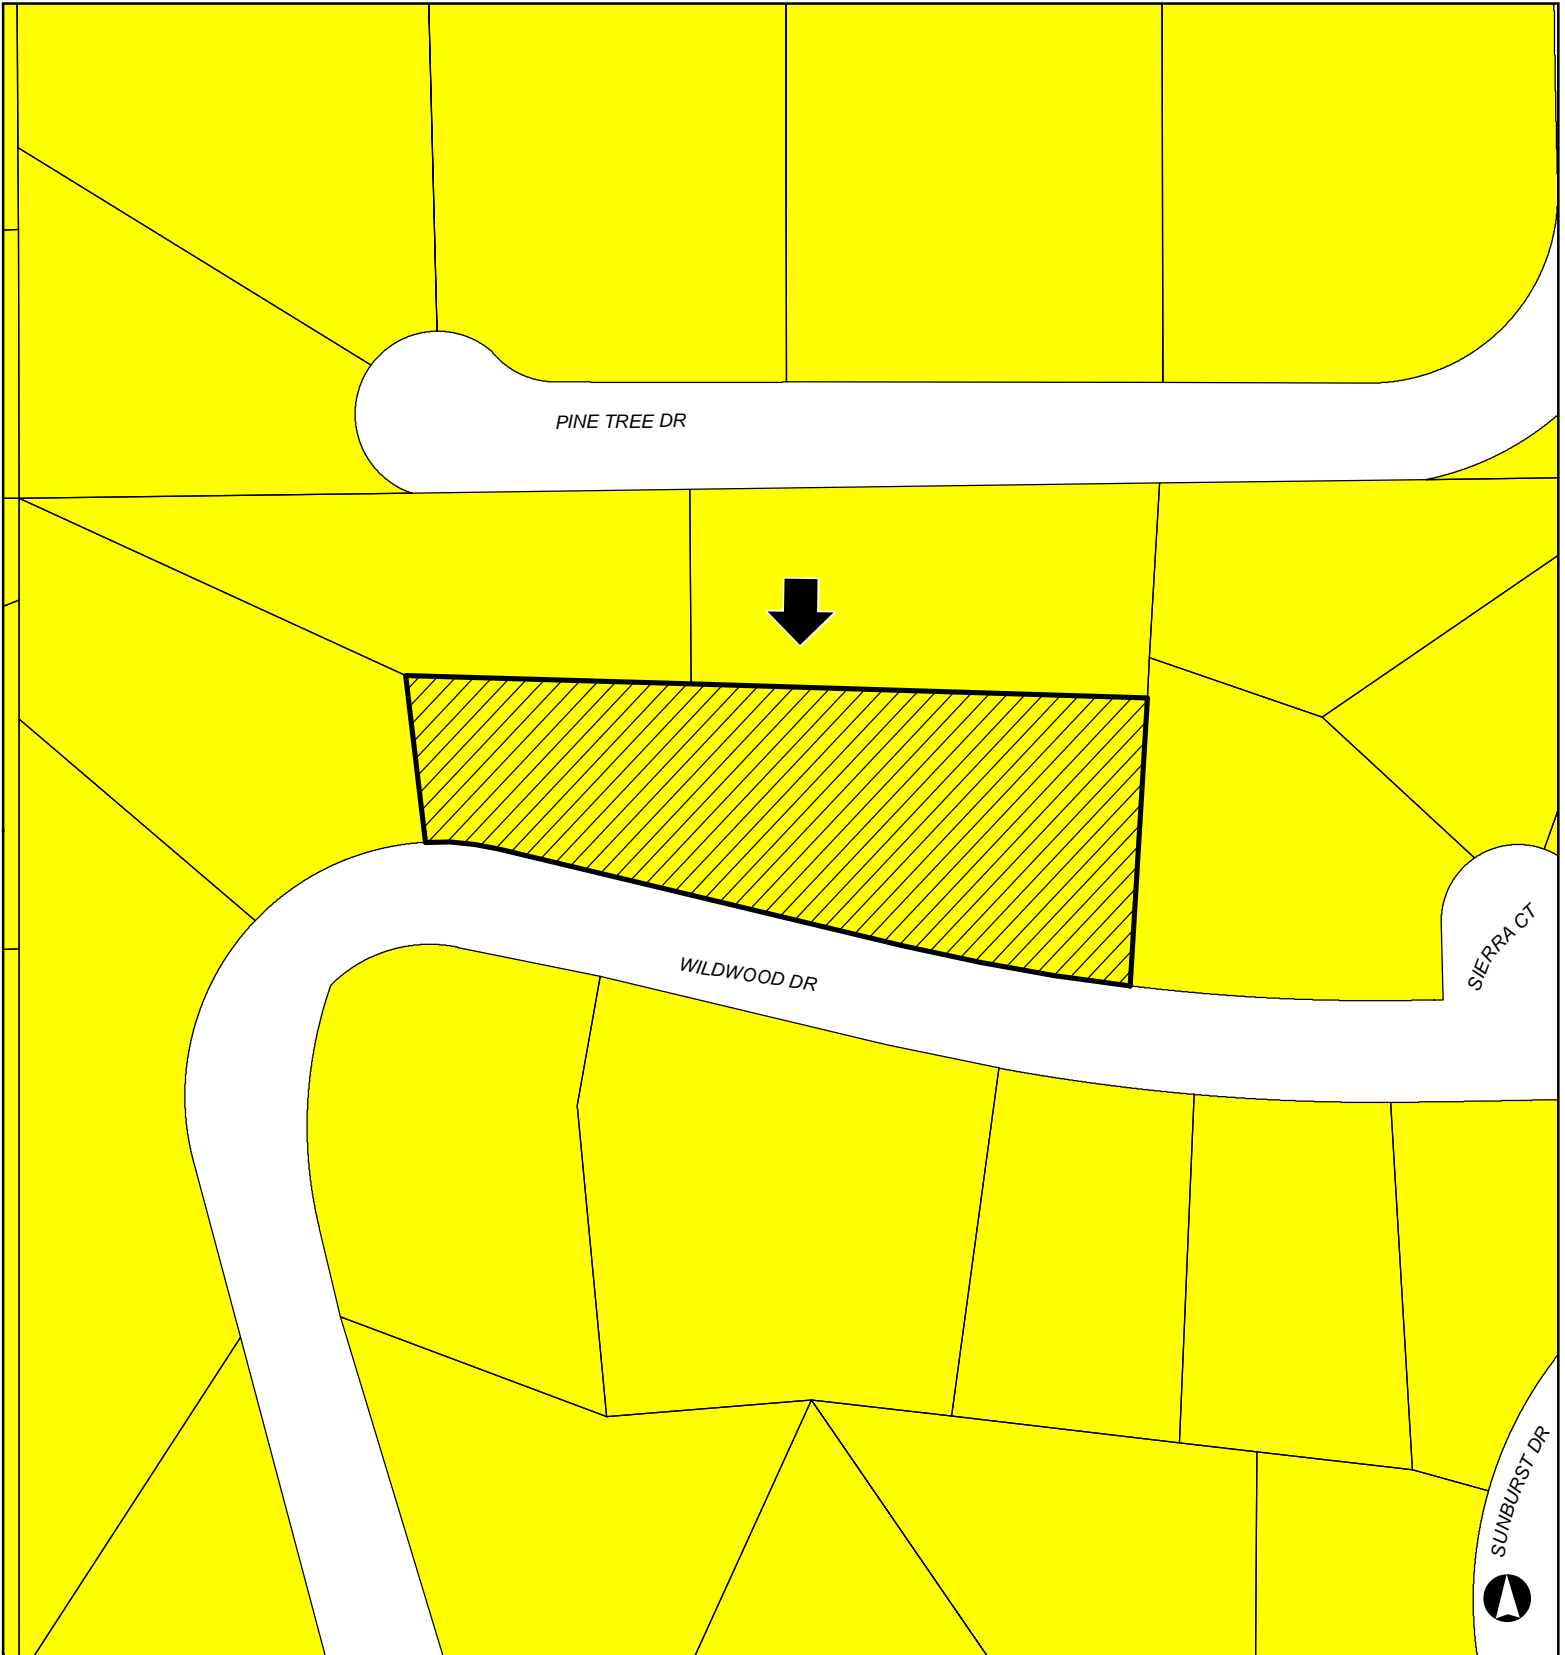

14UR004
5568 Wildwood Drive

Rapid City Zoning

Subject Property Low Density Residential-1