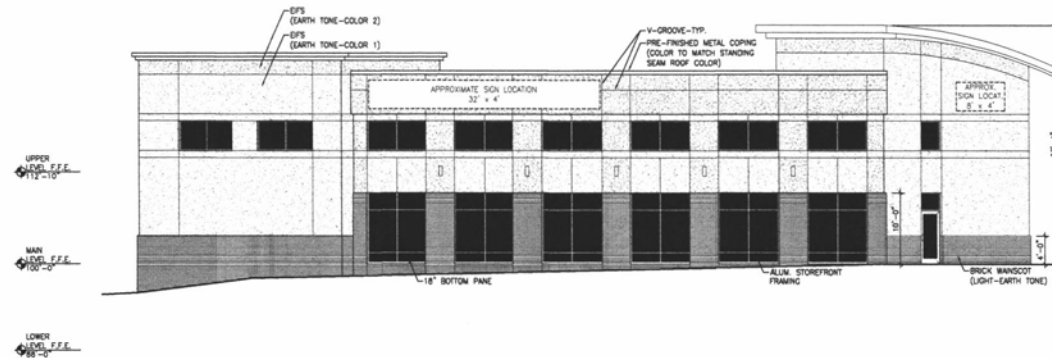

FRONT ELEVATION

REAR ELEVATION

RUSHMORE CROSSING -
FISCHER FURNITURE - EXTERIOR ELEVATIONS

SCALE: 1/8" = 1'-0"

02/21/14