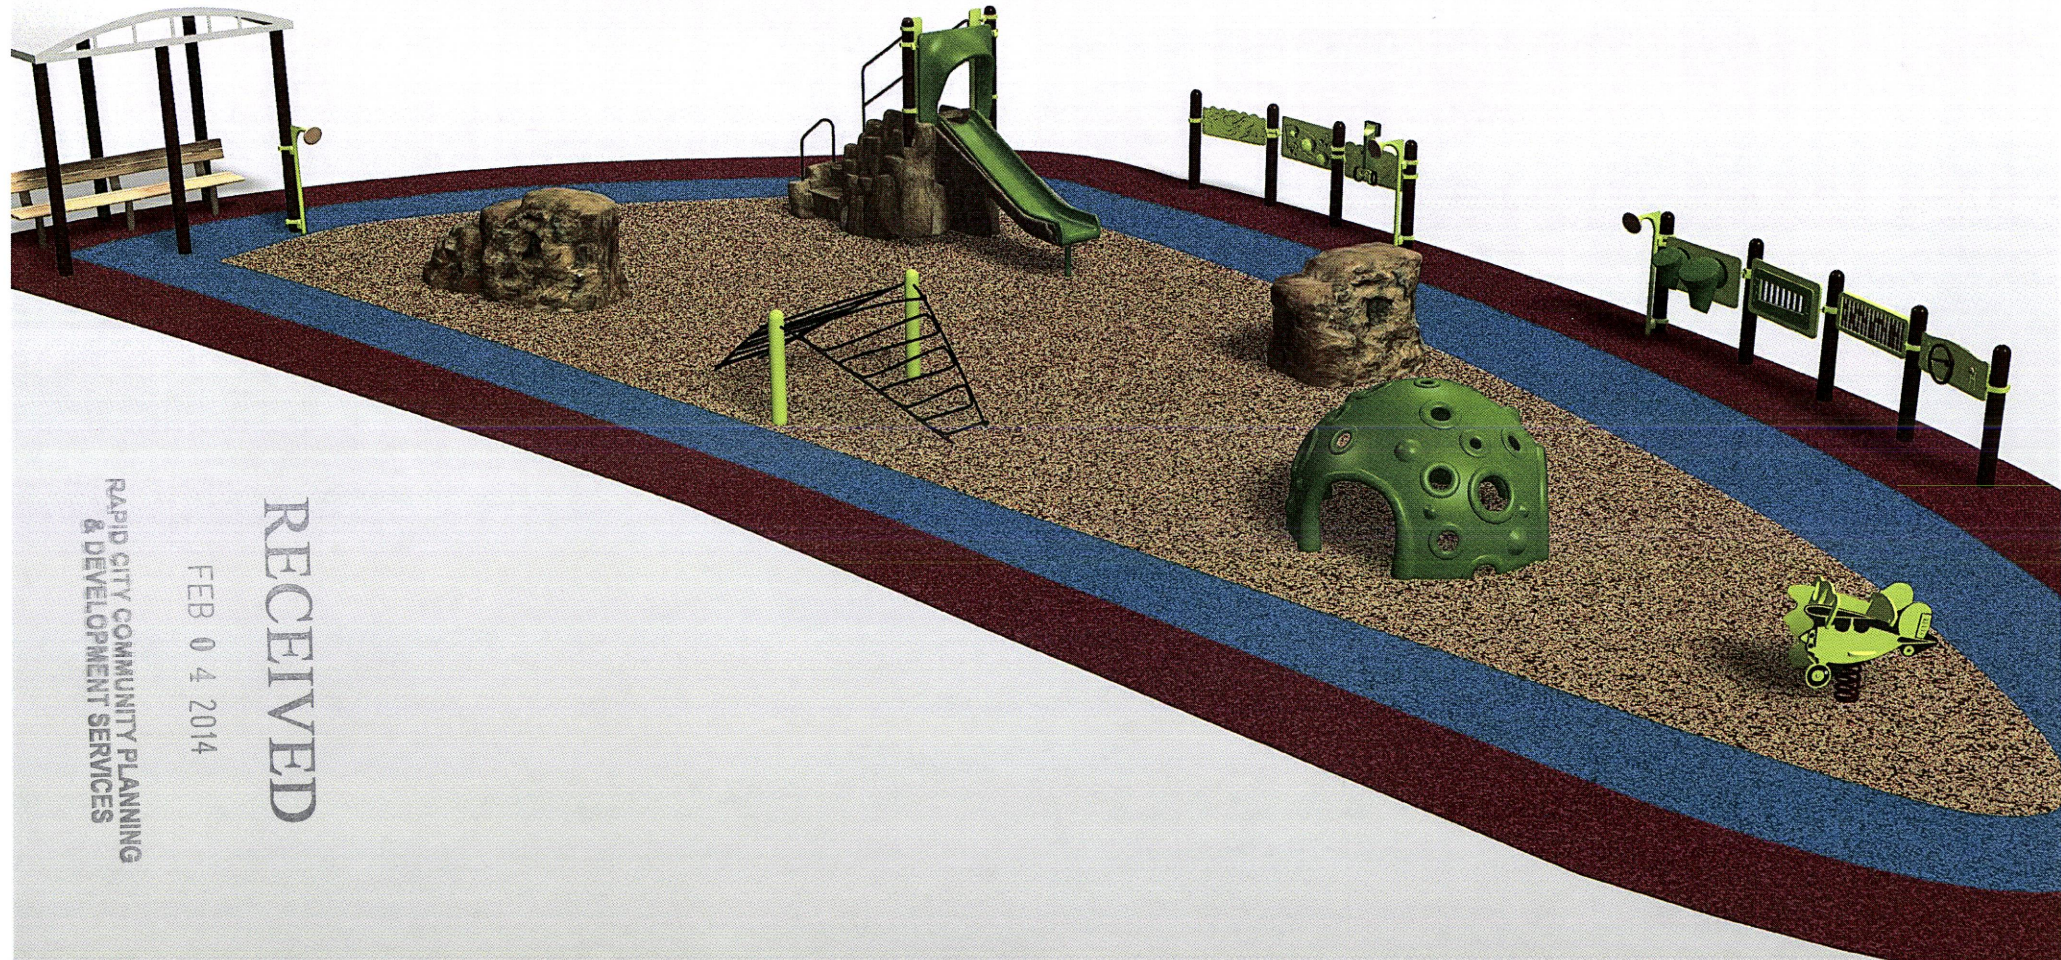

14UR003

Destination Rapid City

Rapid City, SD November 4, 2013 15966048-1-4-1

RECEIVED

FEB 04 2014

RAPID CITY COMMUNITY PLANNING
& DEVELOPMENT SERVICES

Custom products are shown as conceptual only. Custom product manufacturing time for this project will be 14 weeks from the time of LSI order acceptance.

Rapid City, SD November 4, 2013 15966048-1-4-3

Custom products are shown as conceptual only. Custom product manufacturing time for this project will be 14 weeks from the time of LSI order acceptance.

**Better playgrounds.
Better world.®**

Natural Play

Rock and Rope Climber

EVOS Climber

HealthBeat

Existing Memorials Enhanced

Berlin Wall Memorial more accessible with connecting path

New Fountain in pond to compliment Flood Memorial

Swanson Memorial at integral location on Promenade

Scotty Memorial recognized with adjacent Inclusive Play Pod

Legacy Sculpture prominently aligned with pathway crossings

War Memorial moved to highly visible location on Promenade

RECEIVED
FEB 14 2014
CITY COMMUNITY PLANNING & DEVELOPMENT SERVICES