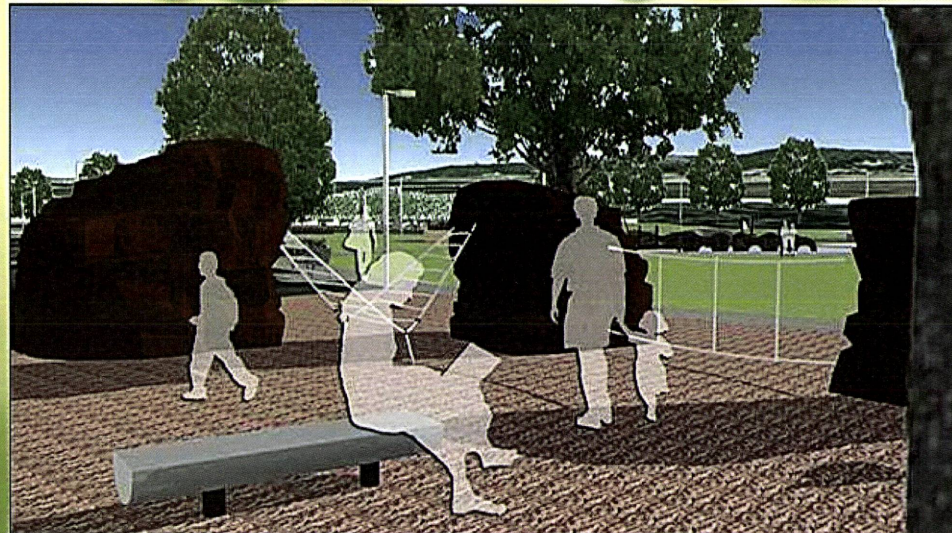

playlsi.com

Proudly presented by:
Rod Rick

Play Pods

14UR003

RAND CITY COMMUNITY PLANNING
AND DEVELOPMENT SERVICES

FEB 04 2014

RECEIVED

2-5 Play

Natural Play

Rock and Rope Climber

EVOS Climber

HealthBeat

Existing Memorials Enhanced

Berlin Wall Memorial more accessible with connecting path

New Fountain in pond to compliment Flood Memorial

Swanson Memorial at integral location on Promenade