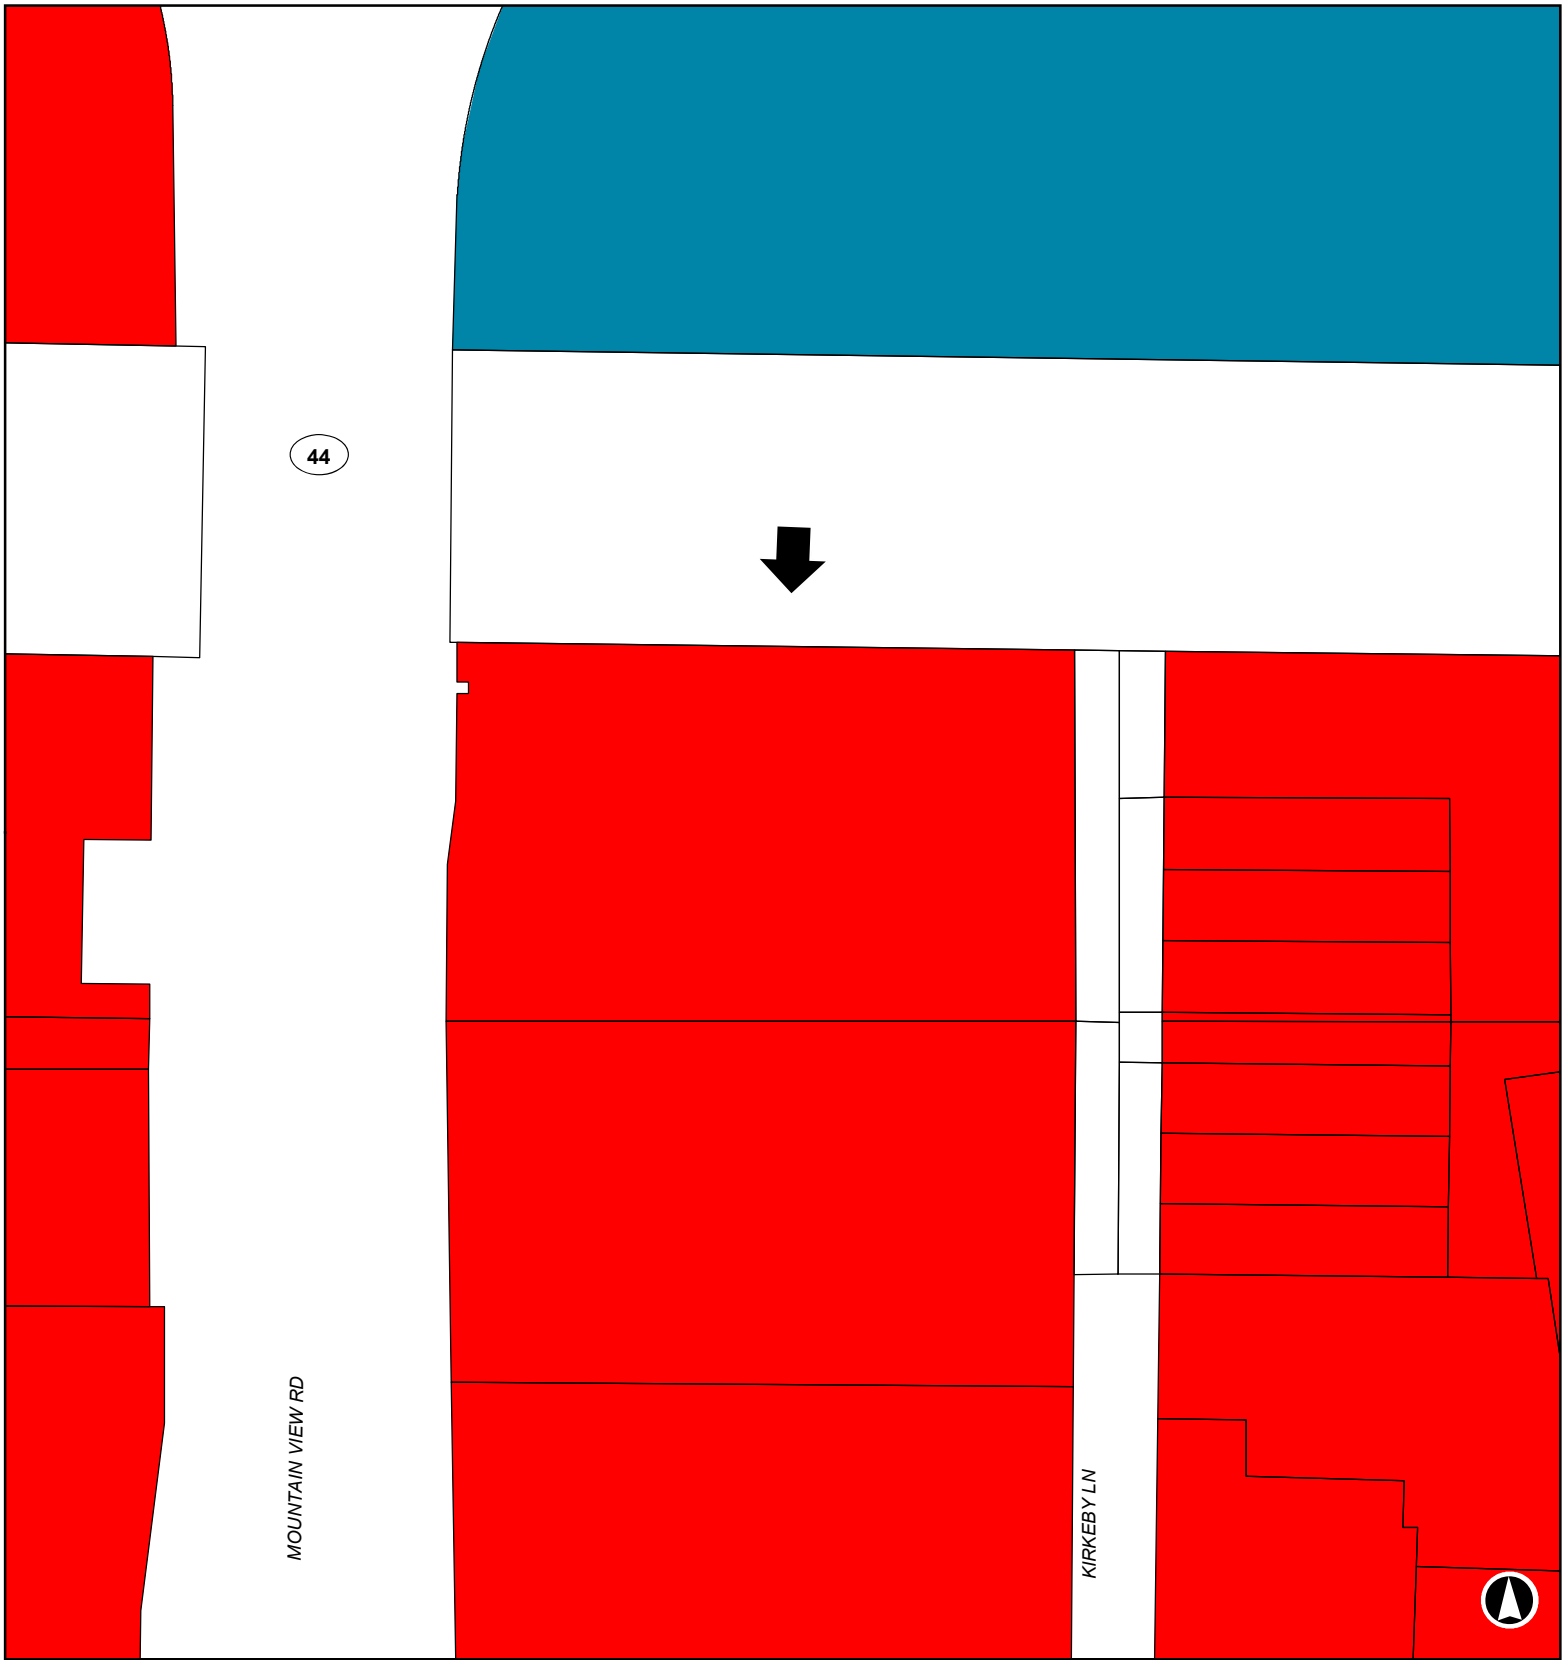

14UR002
502 Mountain View Road

44

MOUNTAIN VIEW RD

KIRKEBY LN

Rapid City Zoning

 Subject Property  Flood Hazard  General Commercial