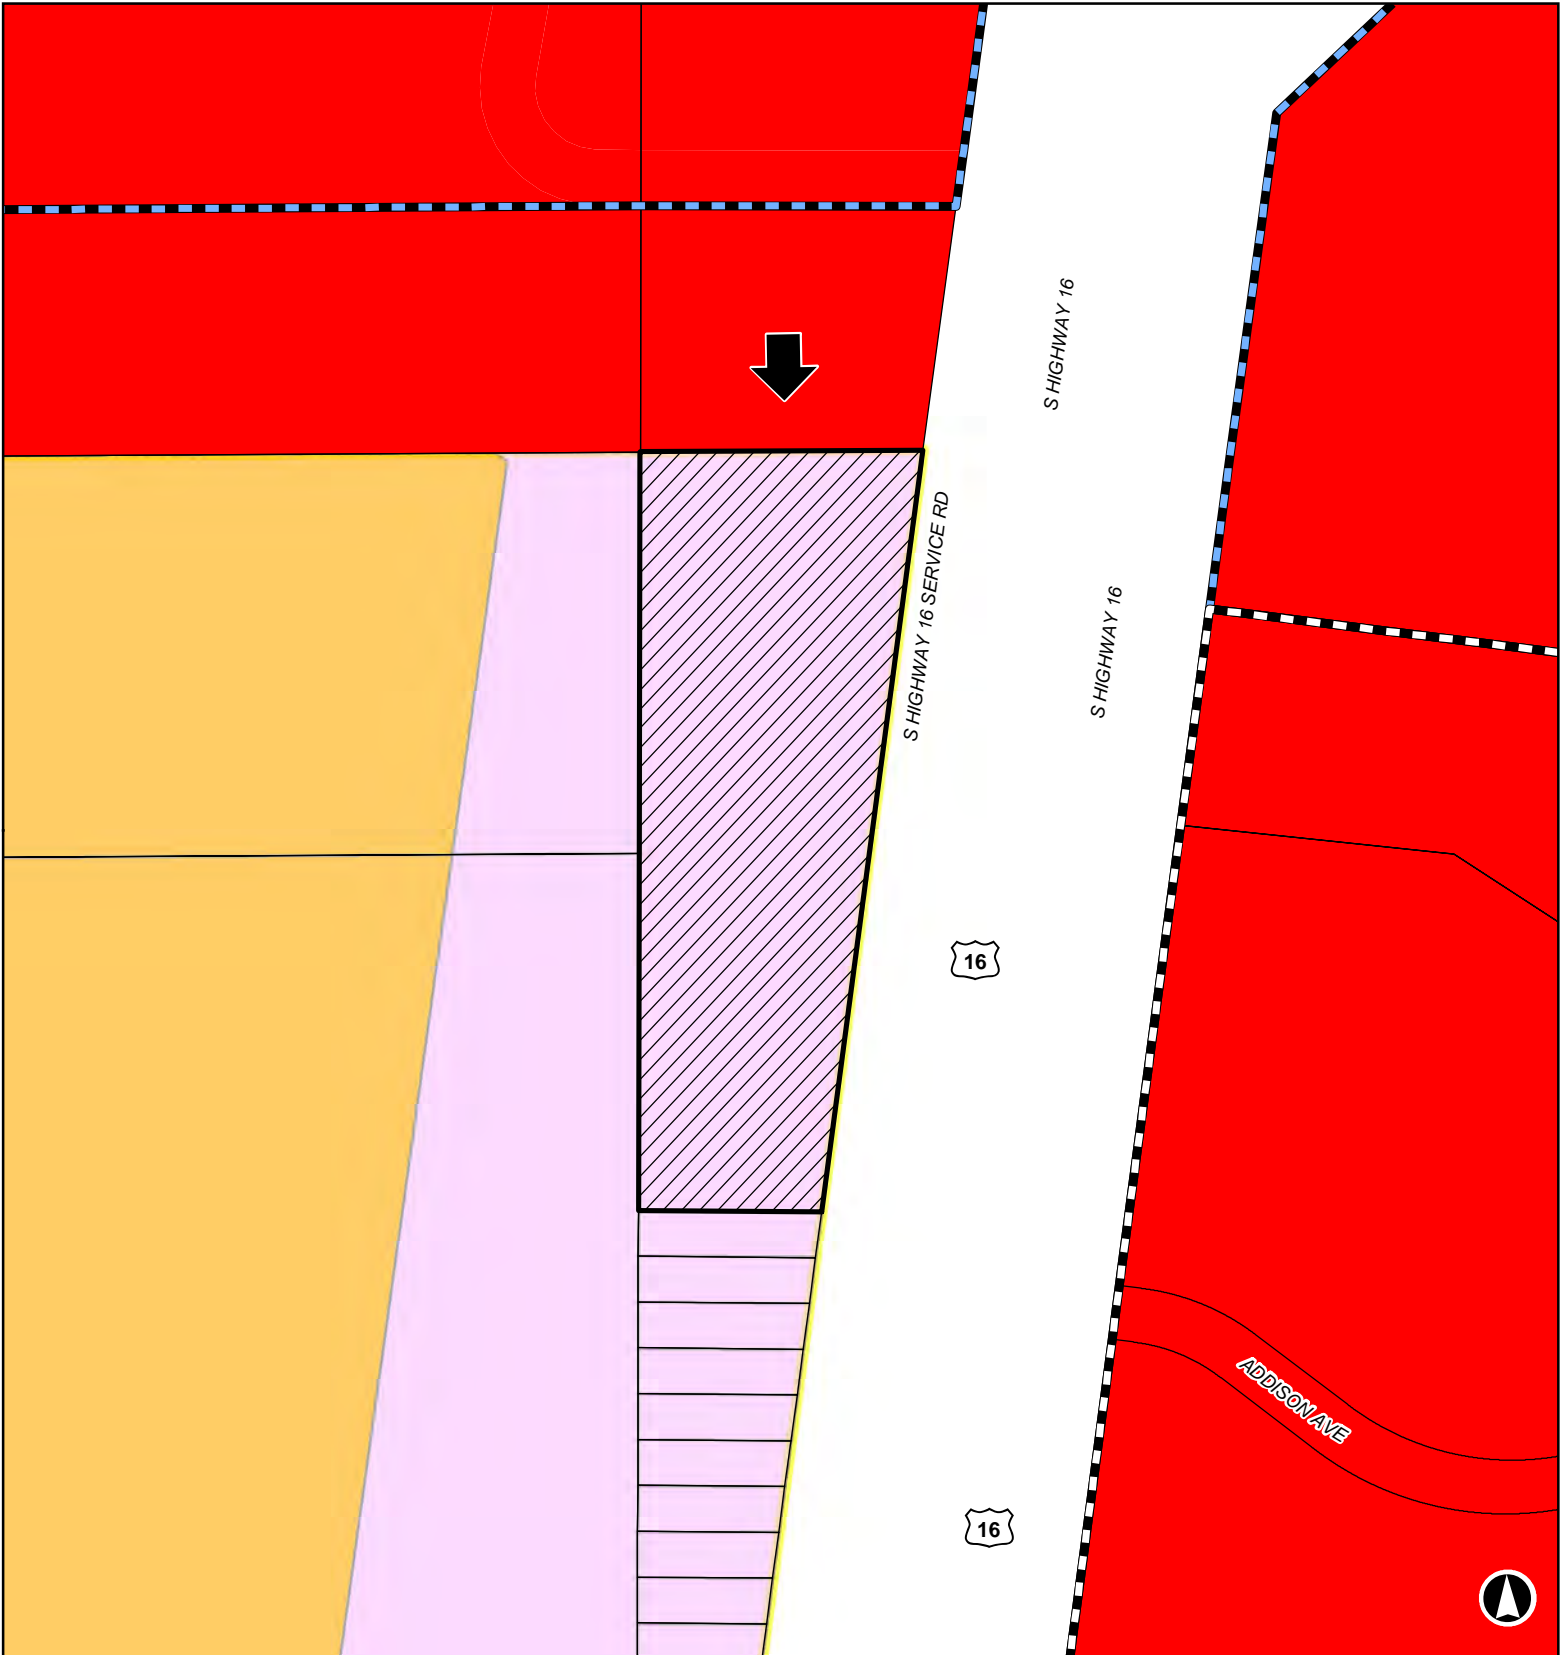

14AN001  
7201 S. Highway 16

**Rapid City / Pennington County Zoning**

Subject Property	Planned Development	General Commercial	Rapid City Limits	<all other values>	Highway Service, PC
Planned Development Designation			Suburban Residential, PC		