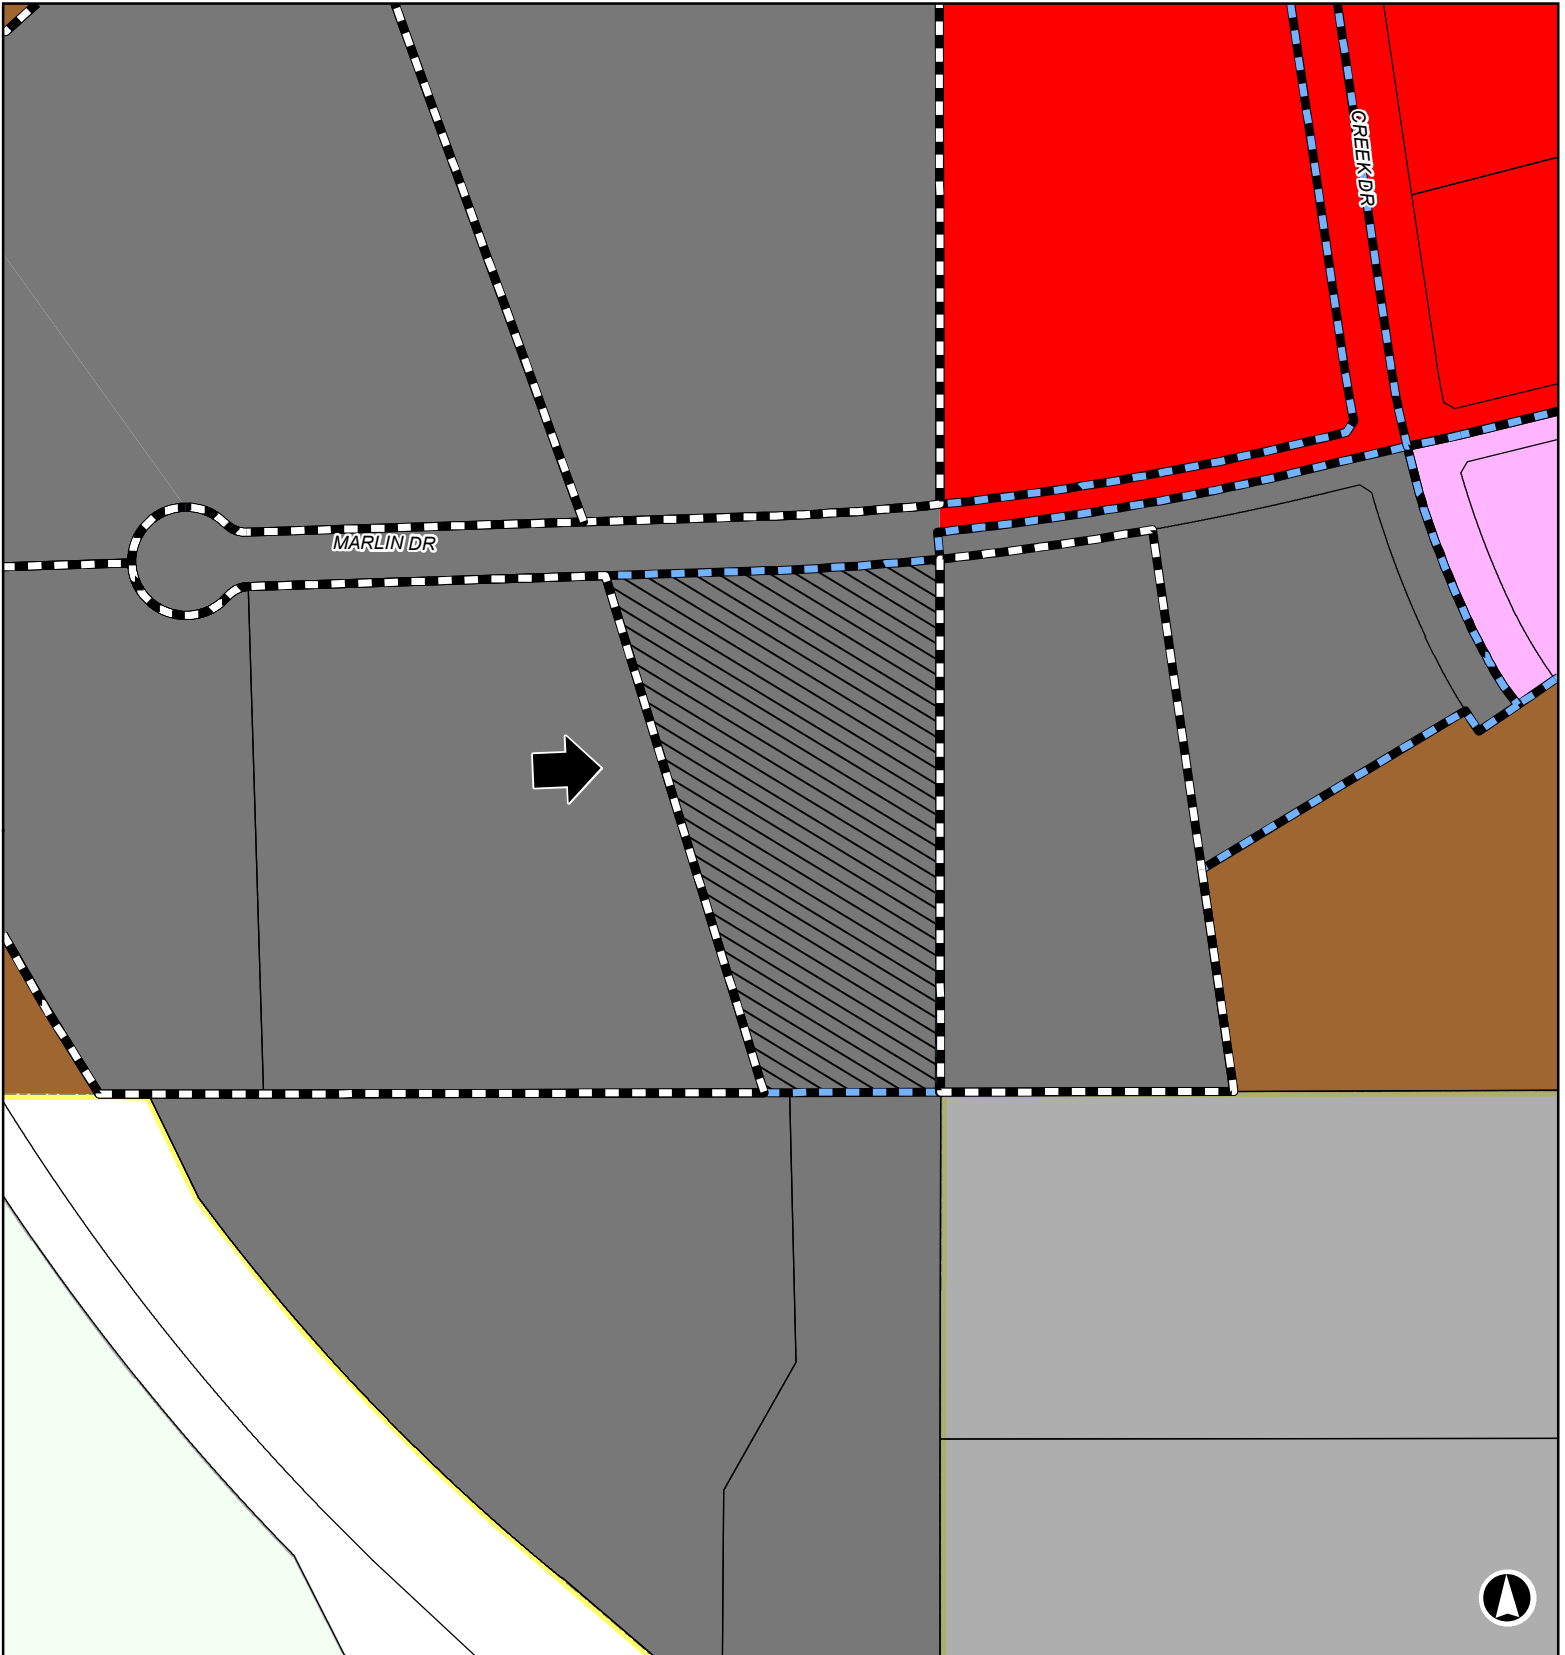

13PD044  
5808 Sheridan Lake Road

**Rapid City / Pennington County Zoning**

 Subject Property	 General Agriculture	 Rapid City Limits	 General Ag. District, PC
 Planned Development	 General Commercial	 Heavy Industrial, PC	
 Planned Development Designation	 Heavy Industrial	 Office Commercial	