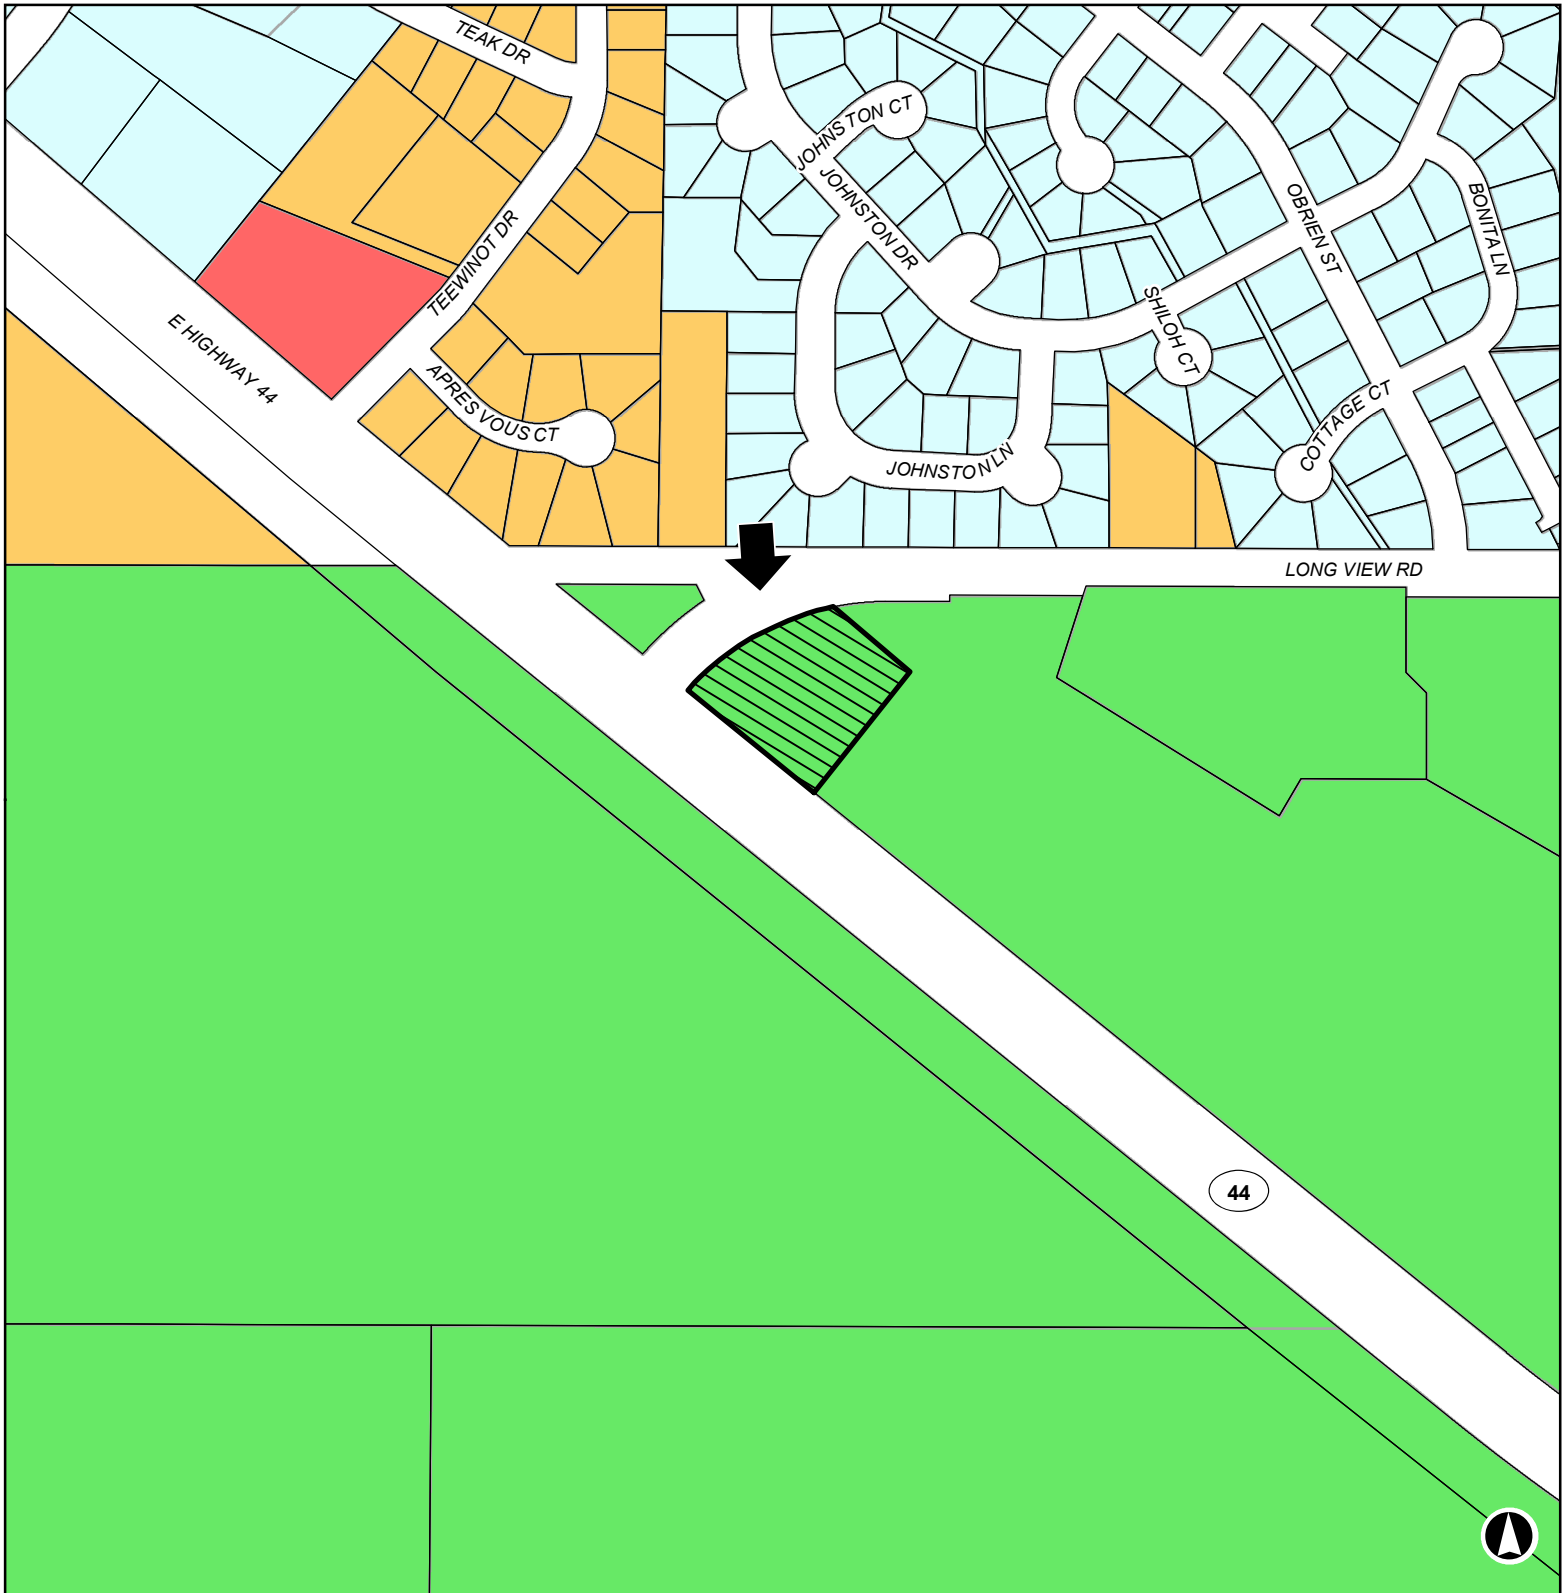

13PL102

At the southeast corner of the intersection of  
South Dakota Highway 44 and Longview Road

**Rapid City / Pennington County Zoning**

Subject Property	General Agriculture	Rapid City Limits	<all other values>	Planned Unit Development, PC
General Commercial, PC	Suburban Residential, PC	Limited Ag., PC		