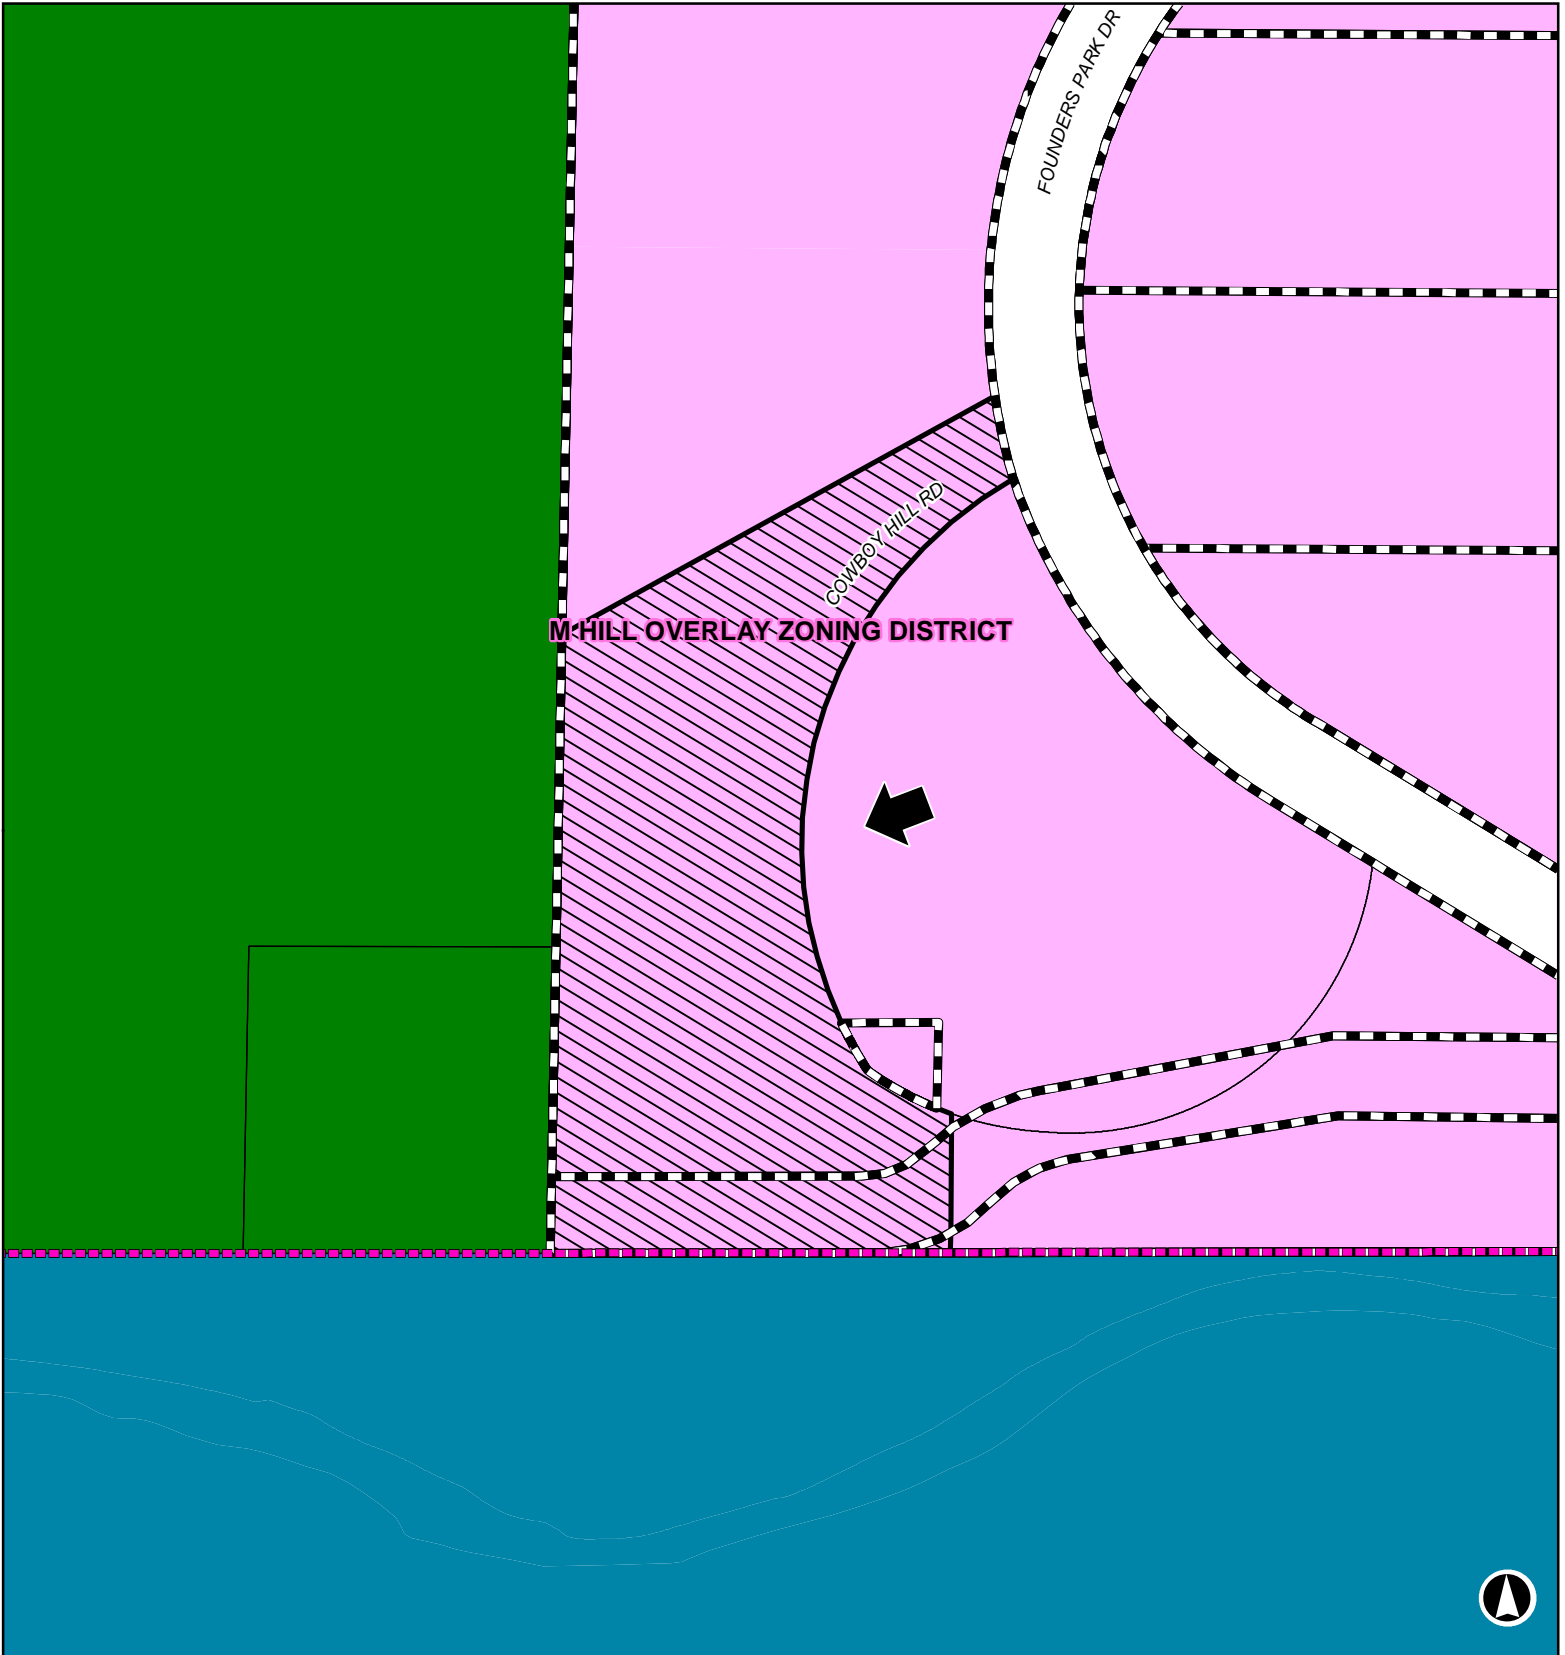

13PD039
243 Founders Park Drive

Rapid City Zoning

 Subject Property	 Overlay District	 Flood Hazard
 Planned Development	 Office Commercial	 Park Forest