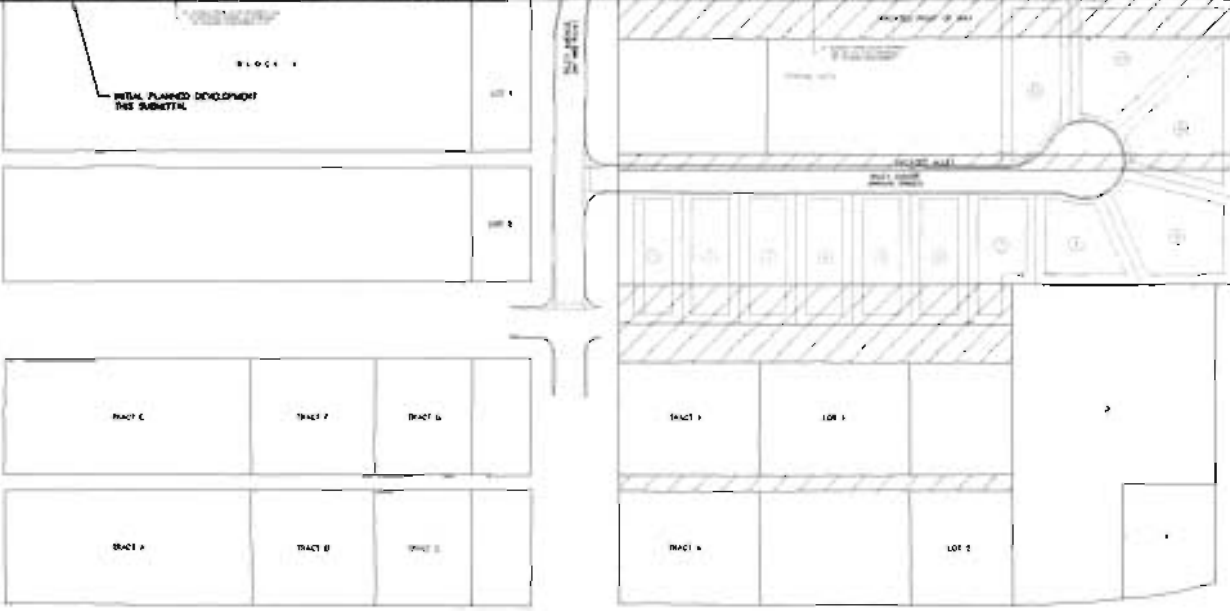

Note: See sheet 2 for reduced setback table

**RECEIVED**

SEP 13 2013

Rapid City Community Planning  
& Development Services

INITIAL PLANNED DEVELOPMENT DRAWINGS  
 13PD037 - 13TH AVENUE MOBILE HOMES  
 RAPID CITY, SD

Sheet Number	3 OF 6
Project Name	13TH AVENUE MOBILE HOMES
Project Number	13PD037
Drawn By	[Name]
Checked By	[Name]
Date	[Date]
Scale	1" = 200'
Notes	