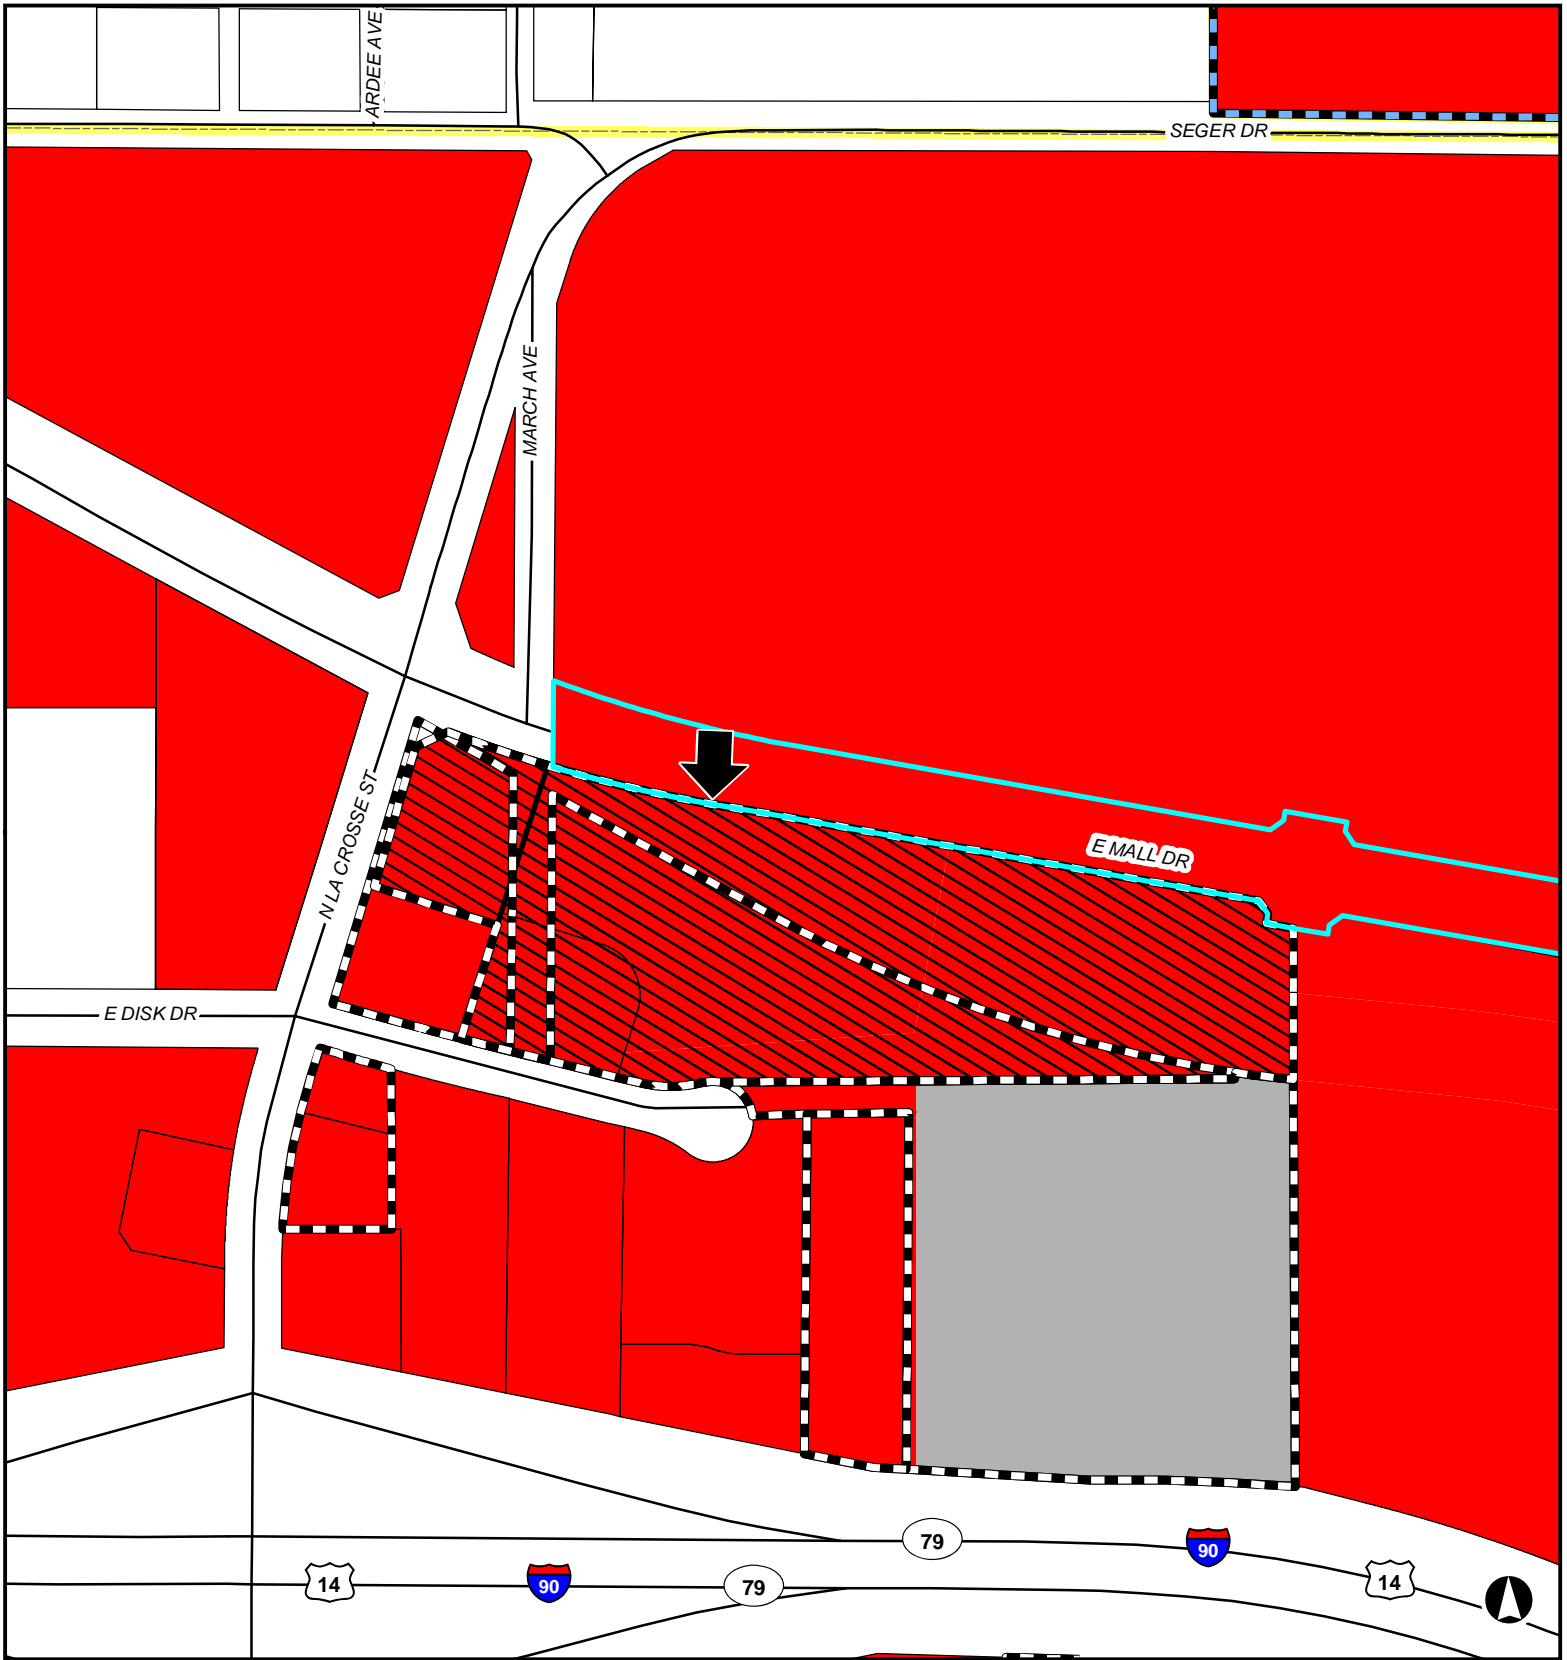

13PD034
815 East Mall Drive & 620 Disk Drive

Rapid City Zoning

 Subject Property	 13pd016	 Planned Development	 General Commercial	 Light Industrial
--	---	---	--	--