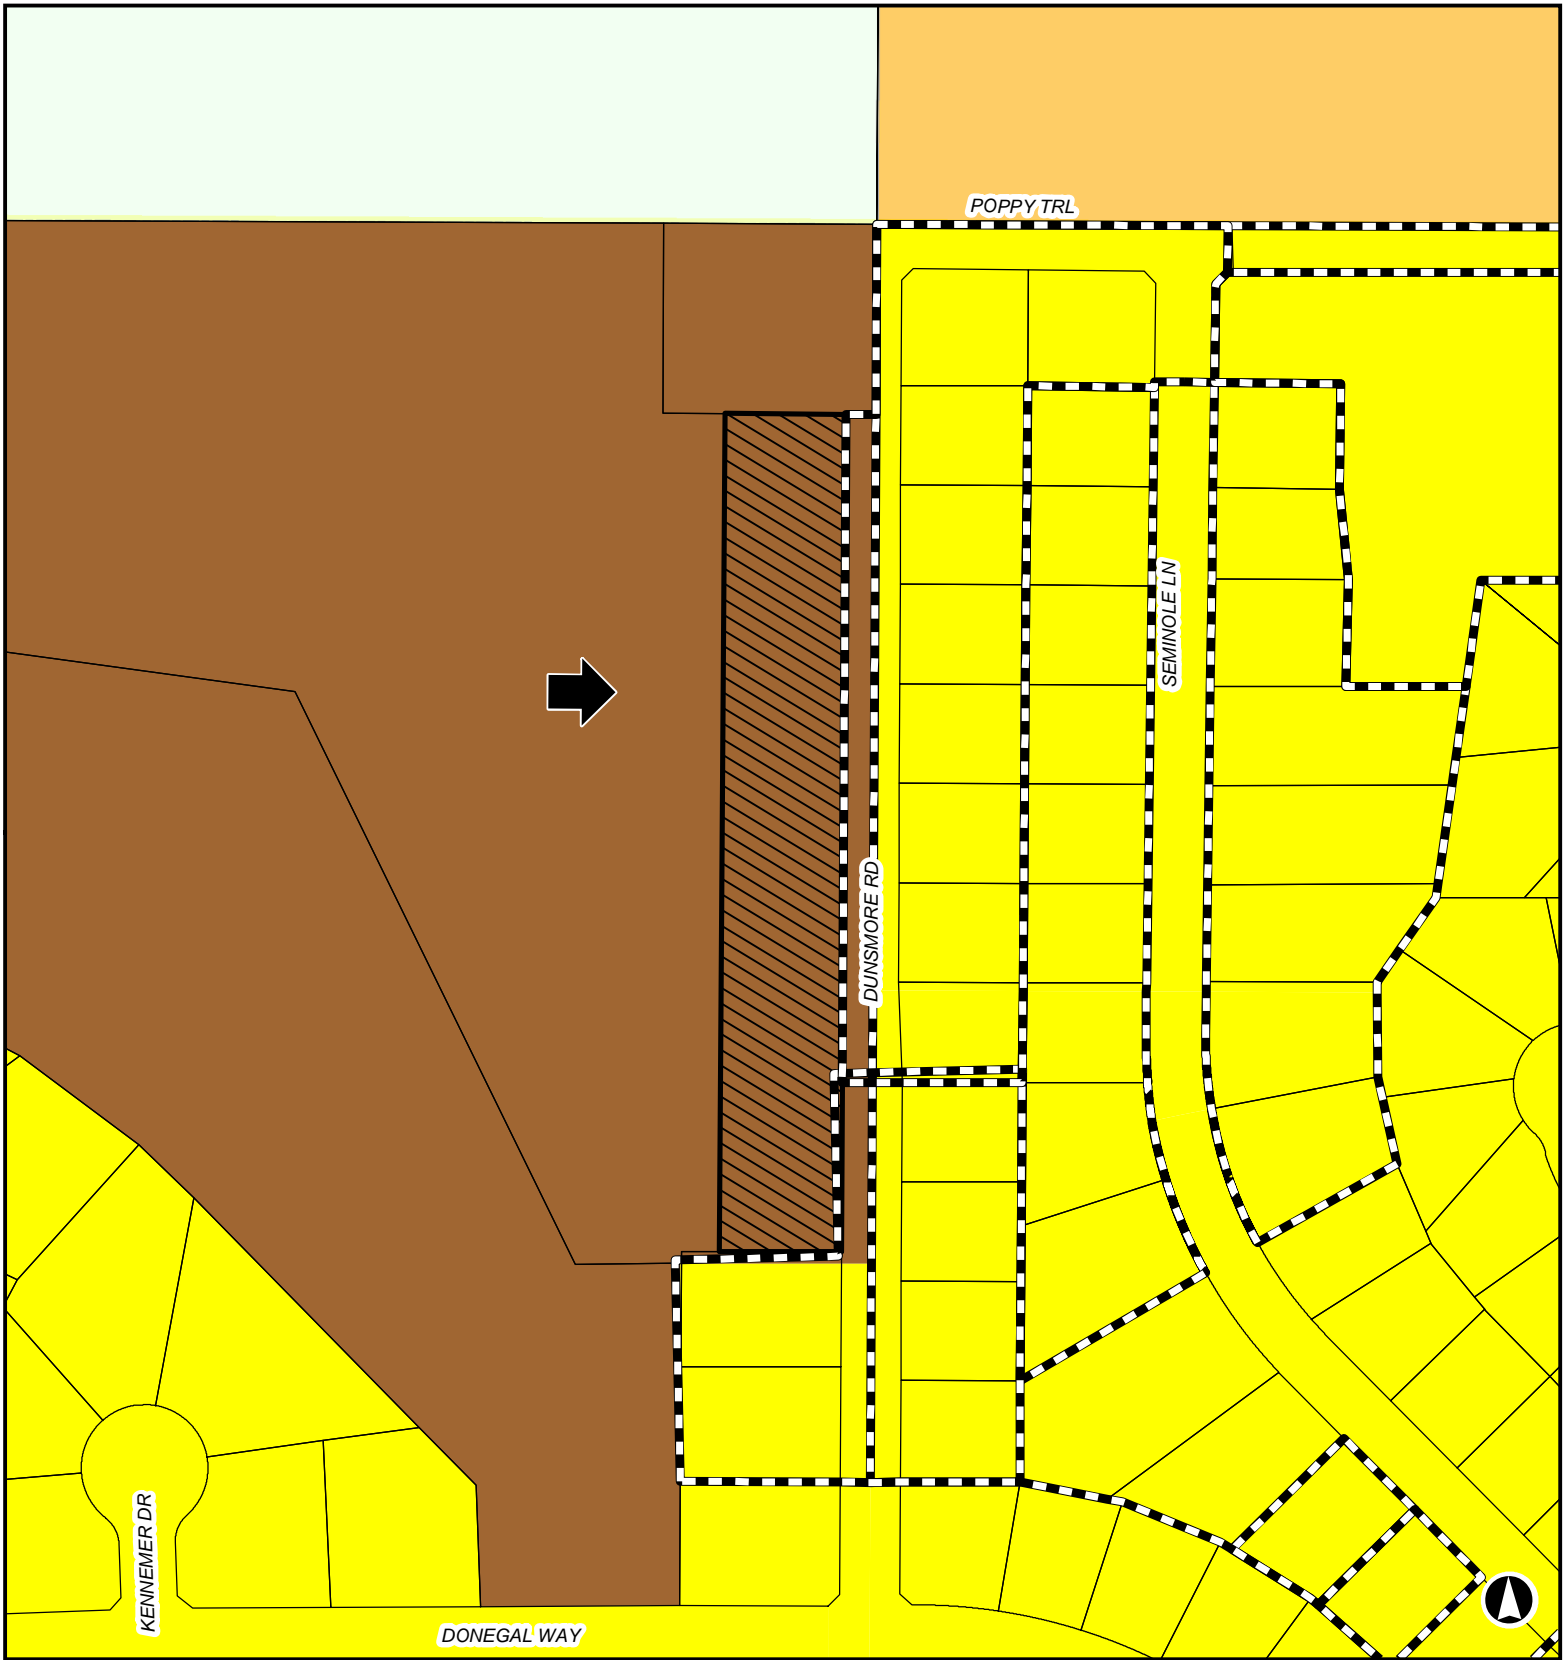

13PD033 West of Dunsmore Road

Rapid City Zoning

 Subject Property	 General Agriculture	 Low Density Residential-1	 <all other values>
 Planned Development			 General Ag. District, PC
			 Suburban Residential, PC