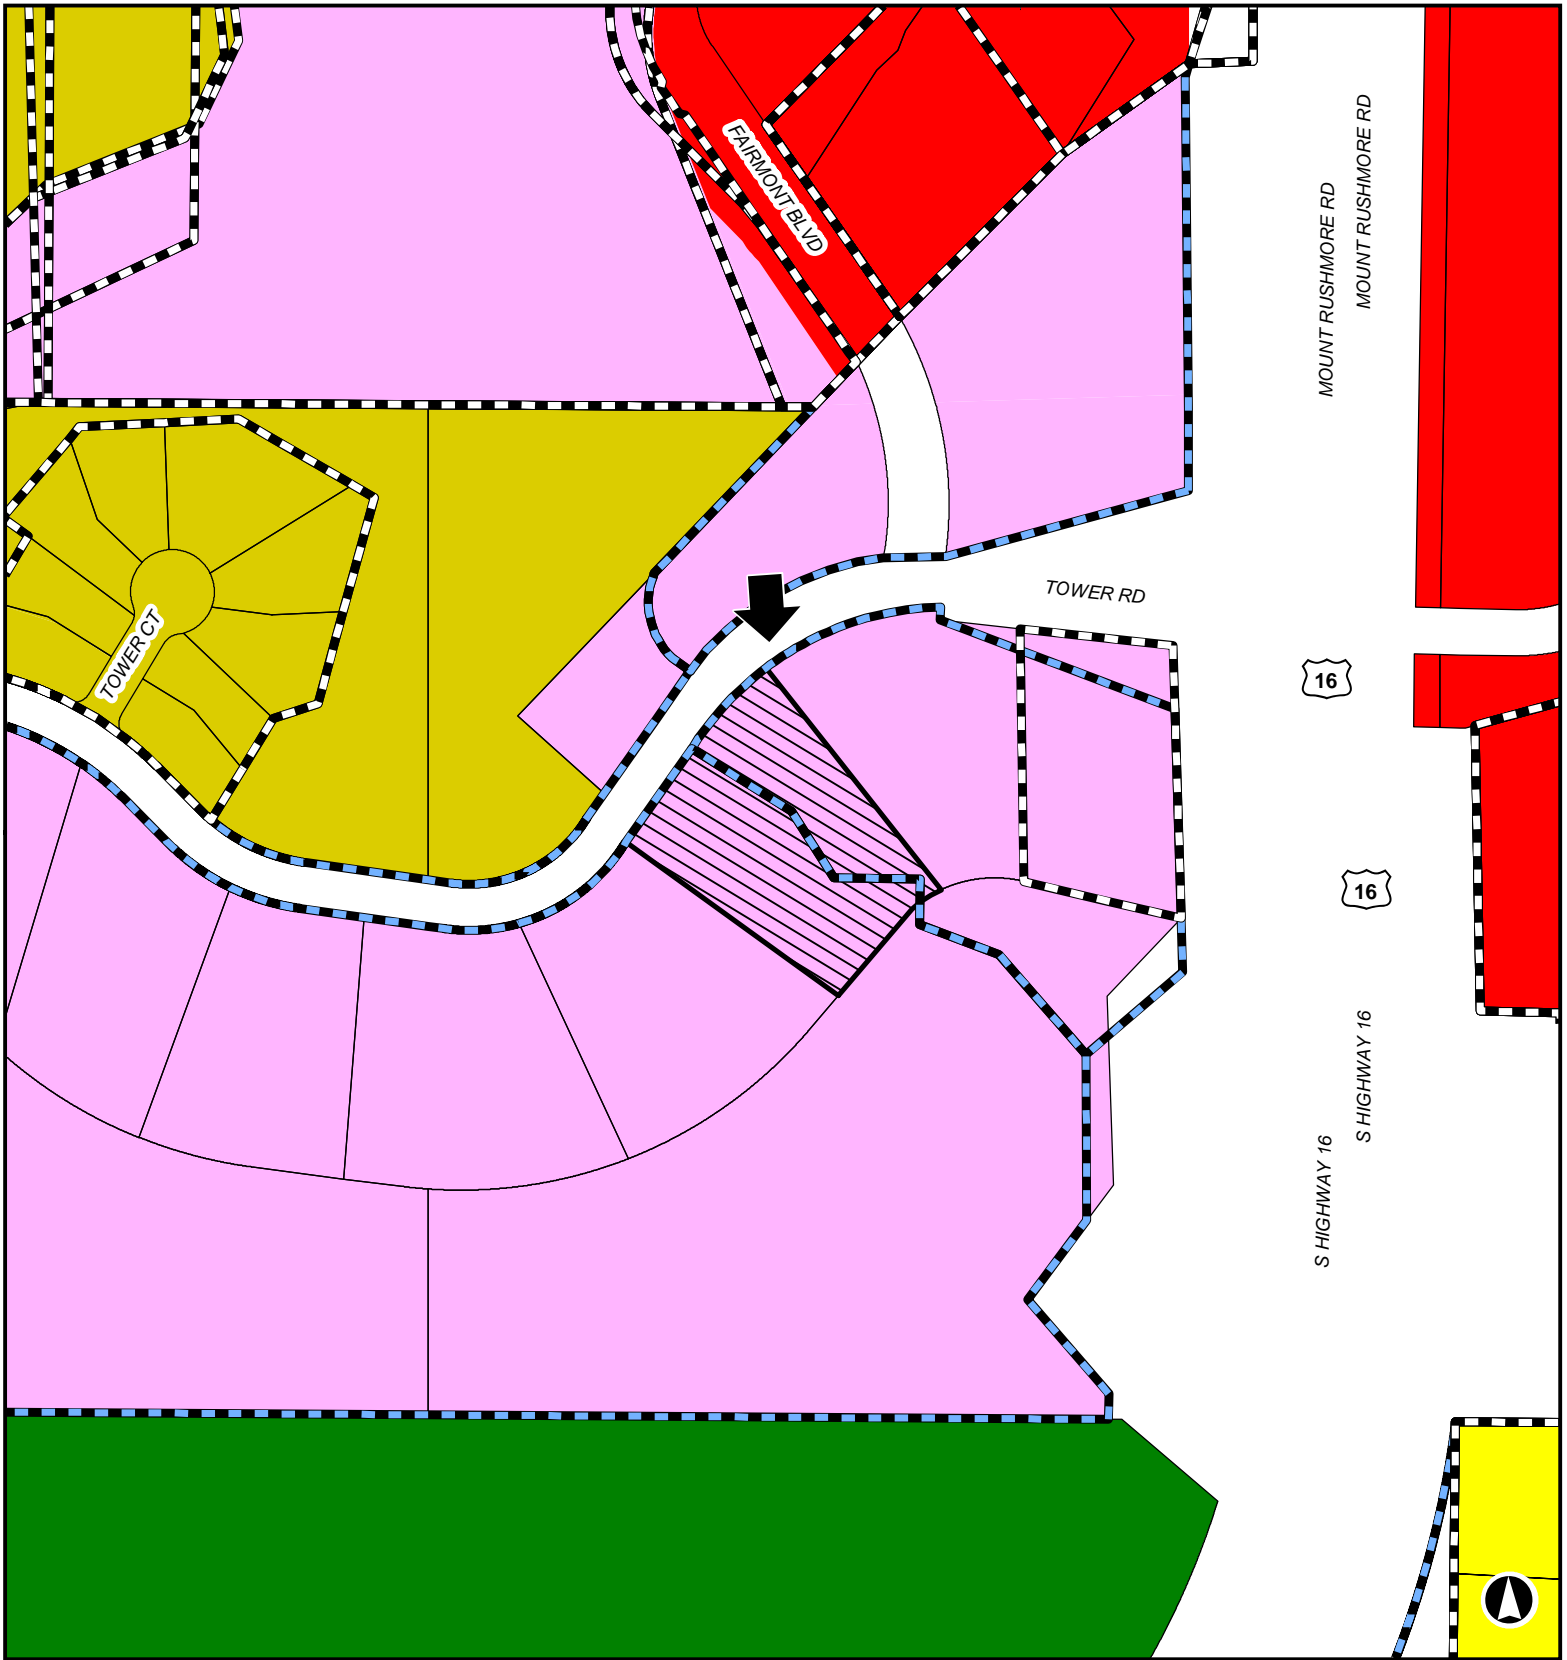

13PD031
3024 Tower Road

Rapid City Zoning

Subject Property	Planned Development	General Commercial	Office Commercial
Planned Development Designation	Low Density Residential-1	Park Forest	
	Low Density Residential-2		