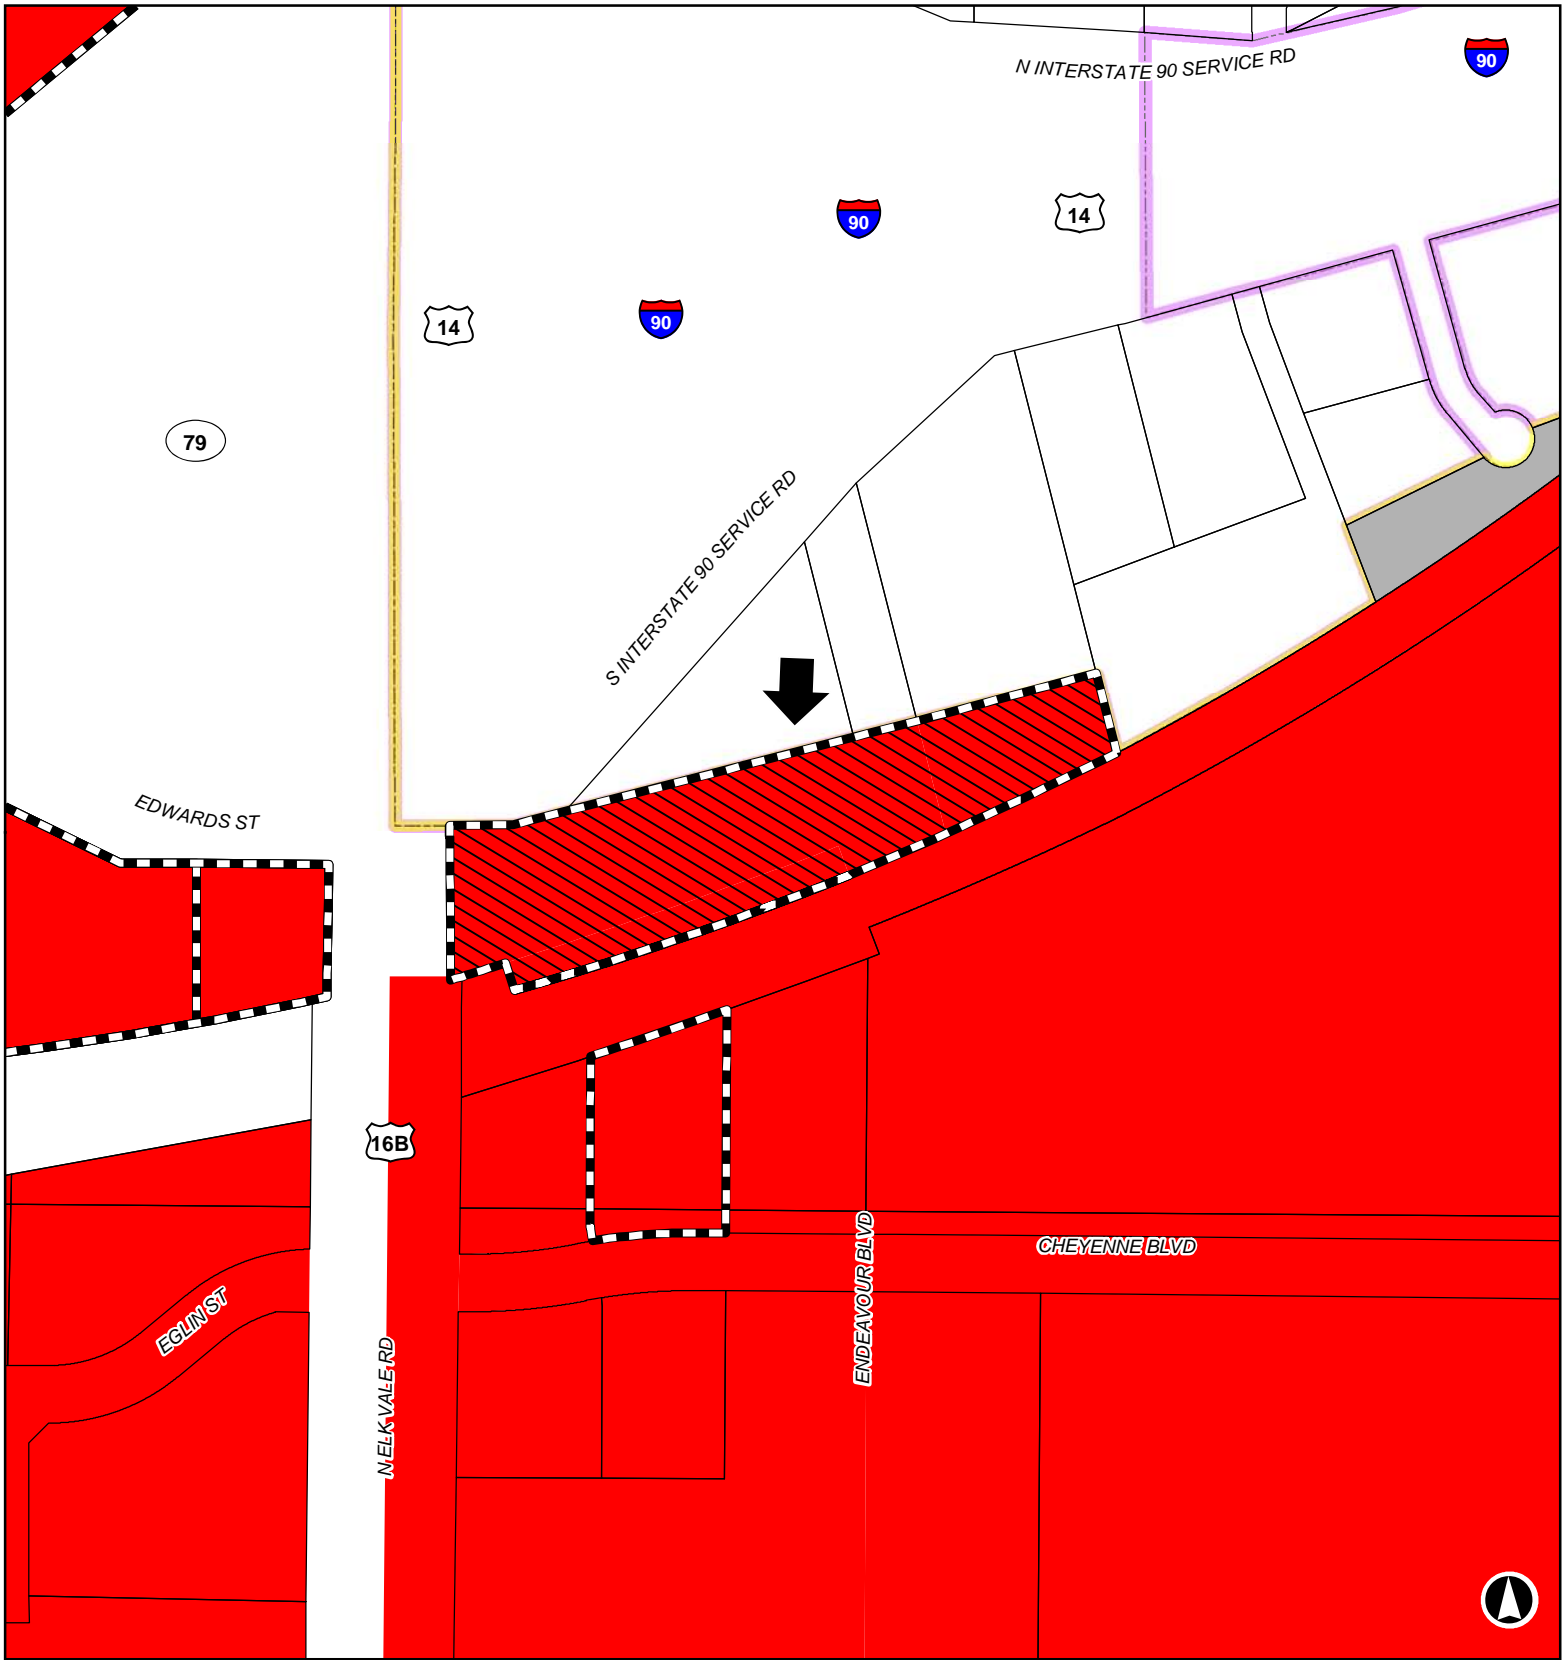

13PD029

1300 North Elk Vale Road

Rapid City / Pennington County Zoning

	Subject Property		Planned Development		General Commercial		Rapid City Limits		<all other values>
					Light Industrial				NOCODE
					No Code				General Commercial, PC
					No Use District				