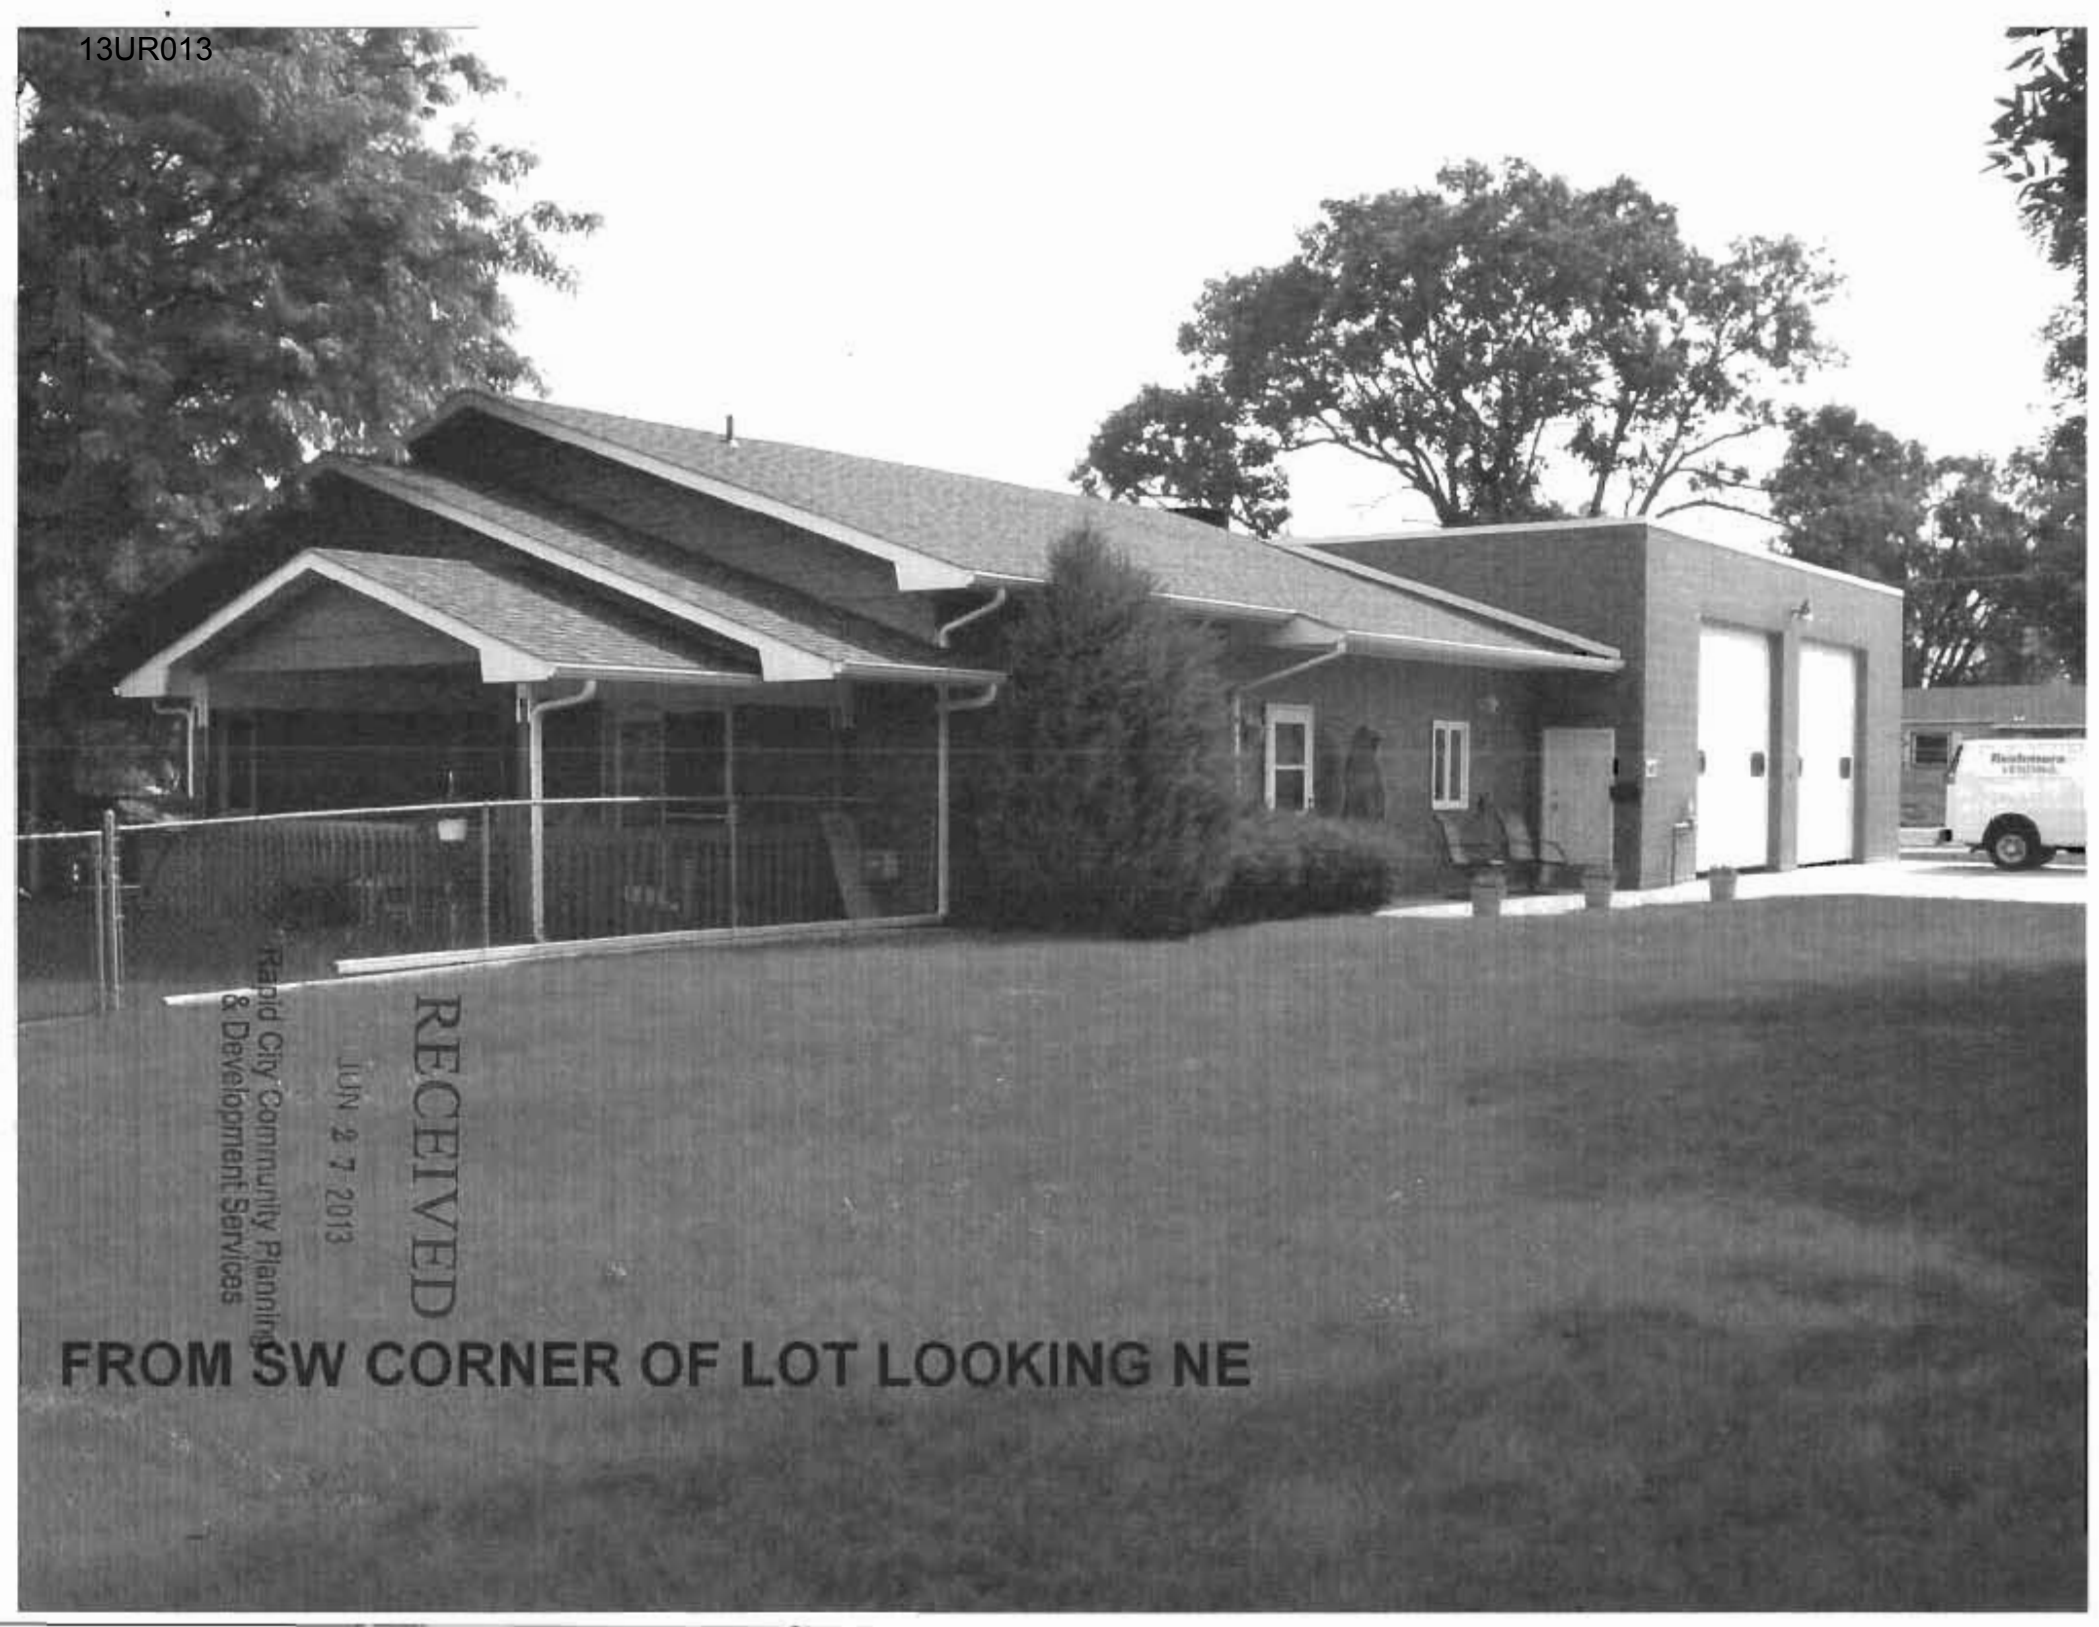

13UR013

Rapid City Community Planning
& Development Services

JUN 27 2013

RECEIVED

FROM SW CORNER OF LOT LOOKING NE

RECEIVED

JUN 27 2013

Rapid City Community Planning
& Development Services

LOOKING FROM NE CORNER OF SITE TO THE SW OF SITE