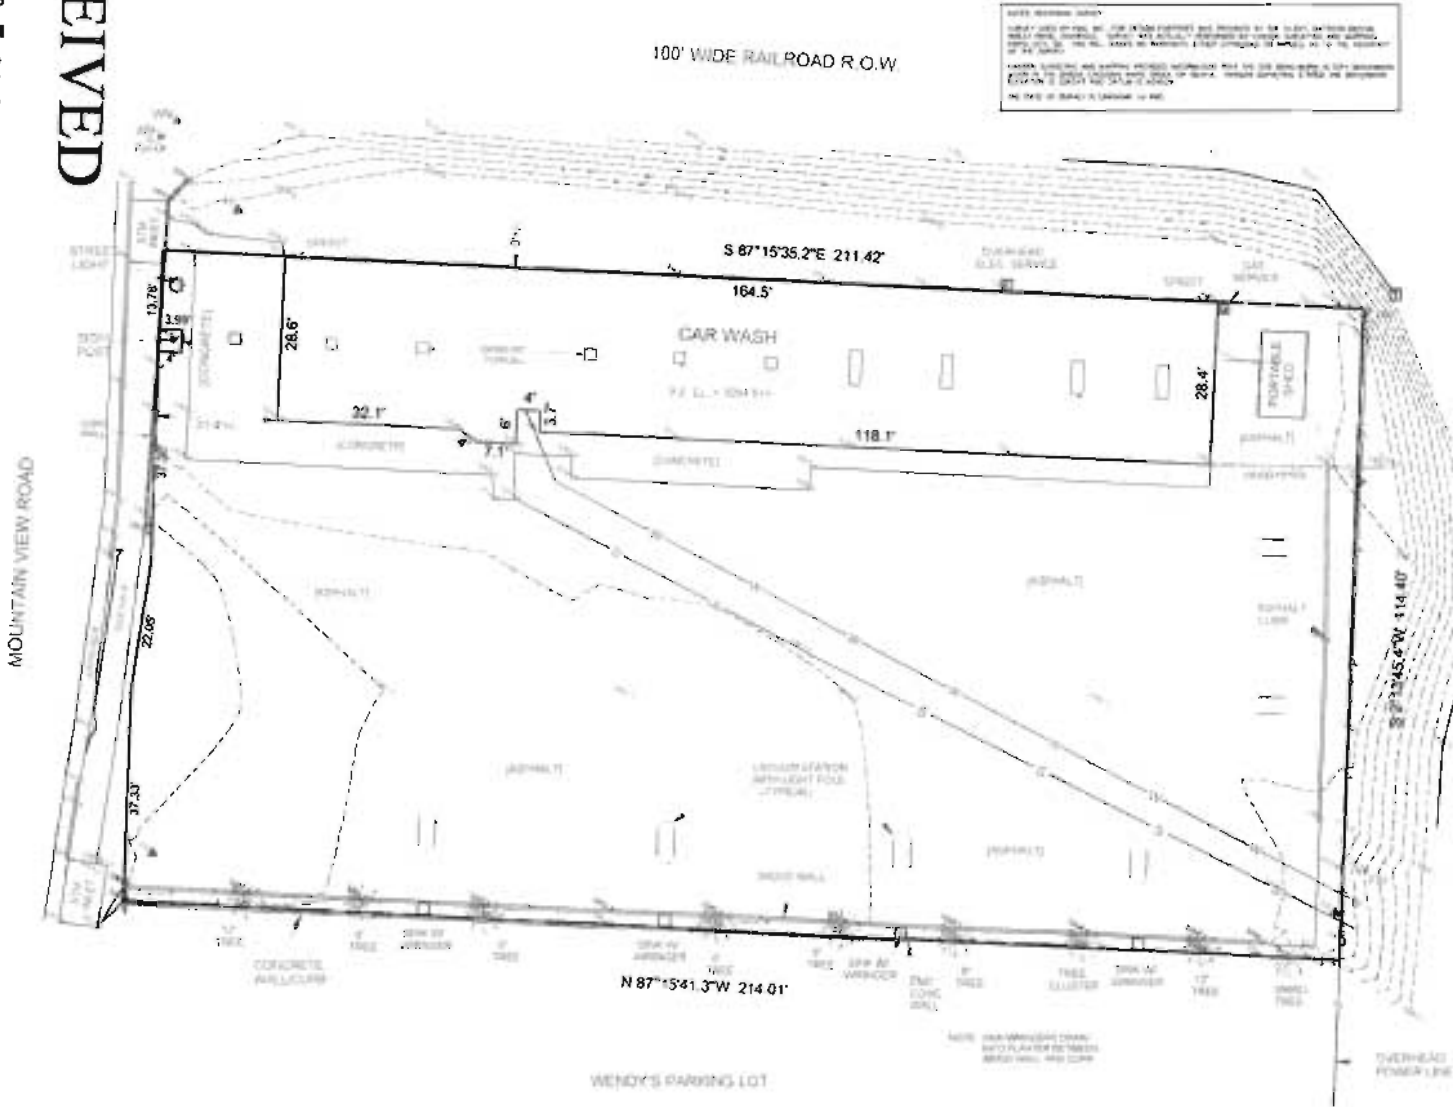

JUN 07 2013

RECEIVED

FMG, Inc.
 3700 Bourke Road
 Rapid City, SD 57701
 www.fmgplanning.com

CONDITIONAL USE APPLICATION DRAWINGS

NOT FOR CONSTRUCTION

MOUNTAIN VIEW CAR WASH
 RAPID CITY, SOUTH DAKOTA

C1 of C4