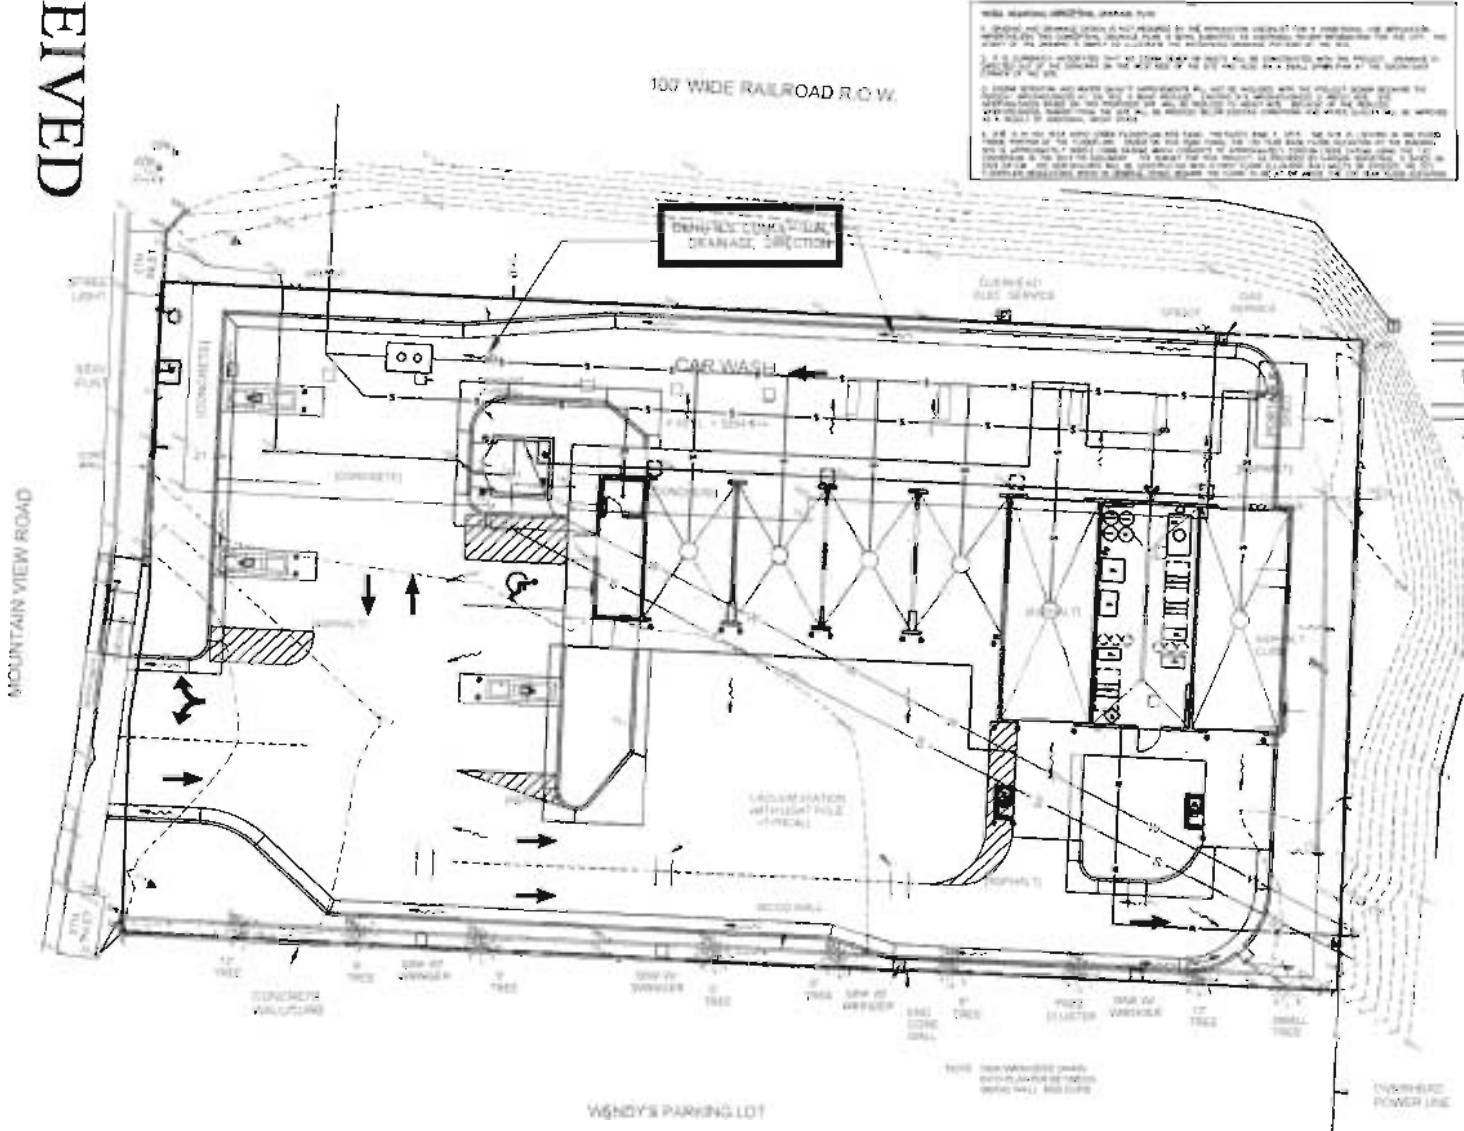

JUN 07 2013

RECEIVED

FMG, Inc.
2730 Highway 16, Rapid City, SD 57702-0017
(605) 342-1431 (cell) (605) 344-8838
www.fmg-engineering.com

CONDITIONAL USE APPLICATION DRAWINGS

NOT FOR CONSTRUCTION

File Number: 13UR010

Location: Mt. View Car Wash

Design By: [redacted]

Checked By: [redacted]

Date: 6/7/13

**MOUNTAIN VIEW CAR WASH
RAPID CITY, SOUTH DAKOTA**

CONCEPTUAL DRAINAGE INFORMATION