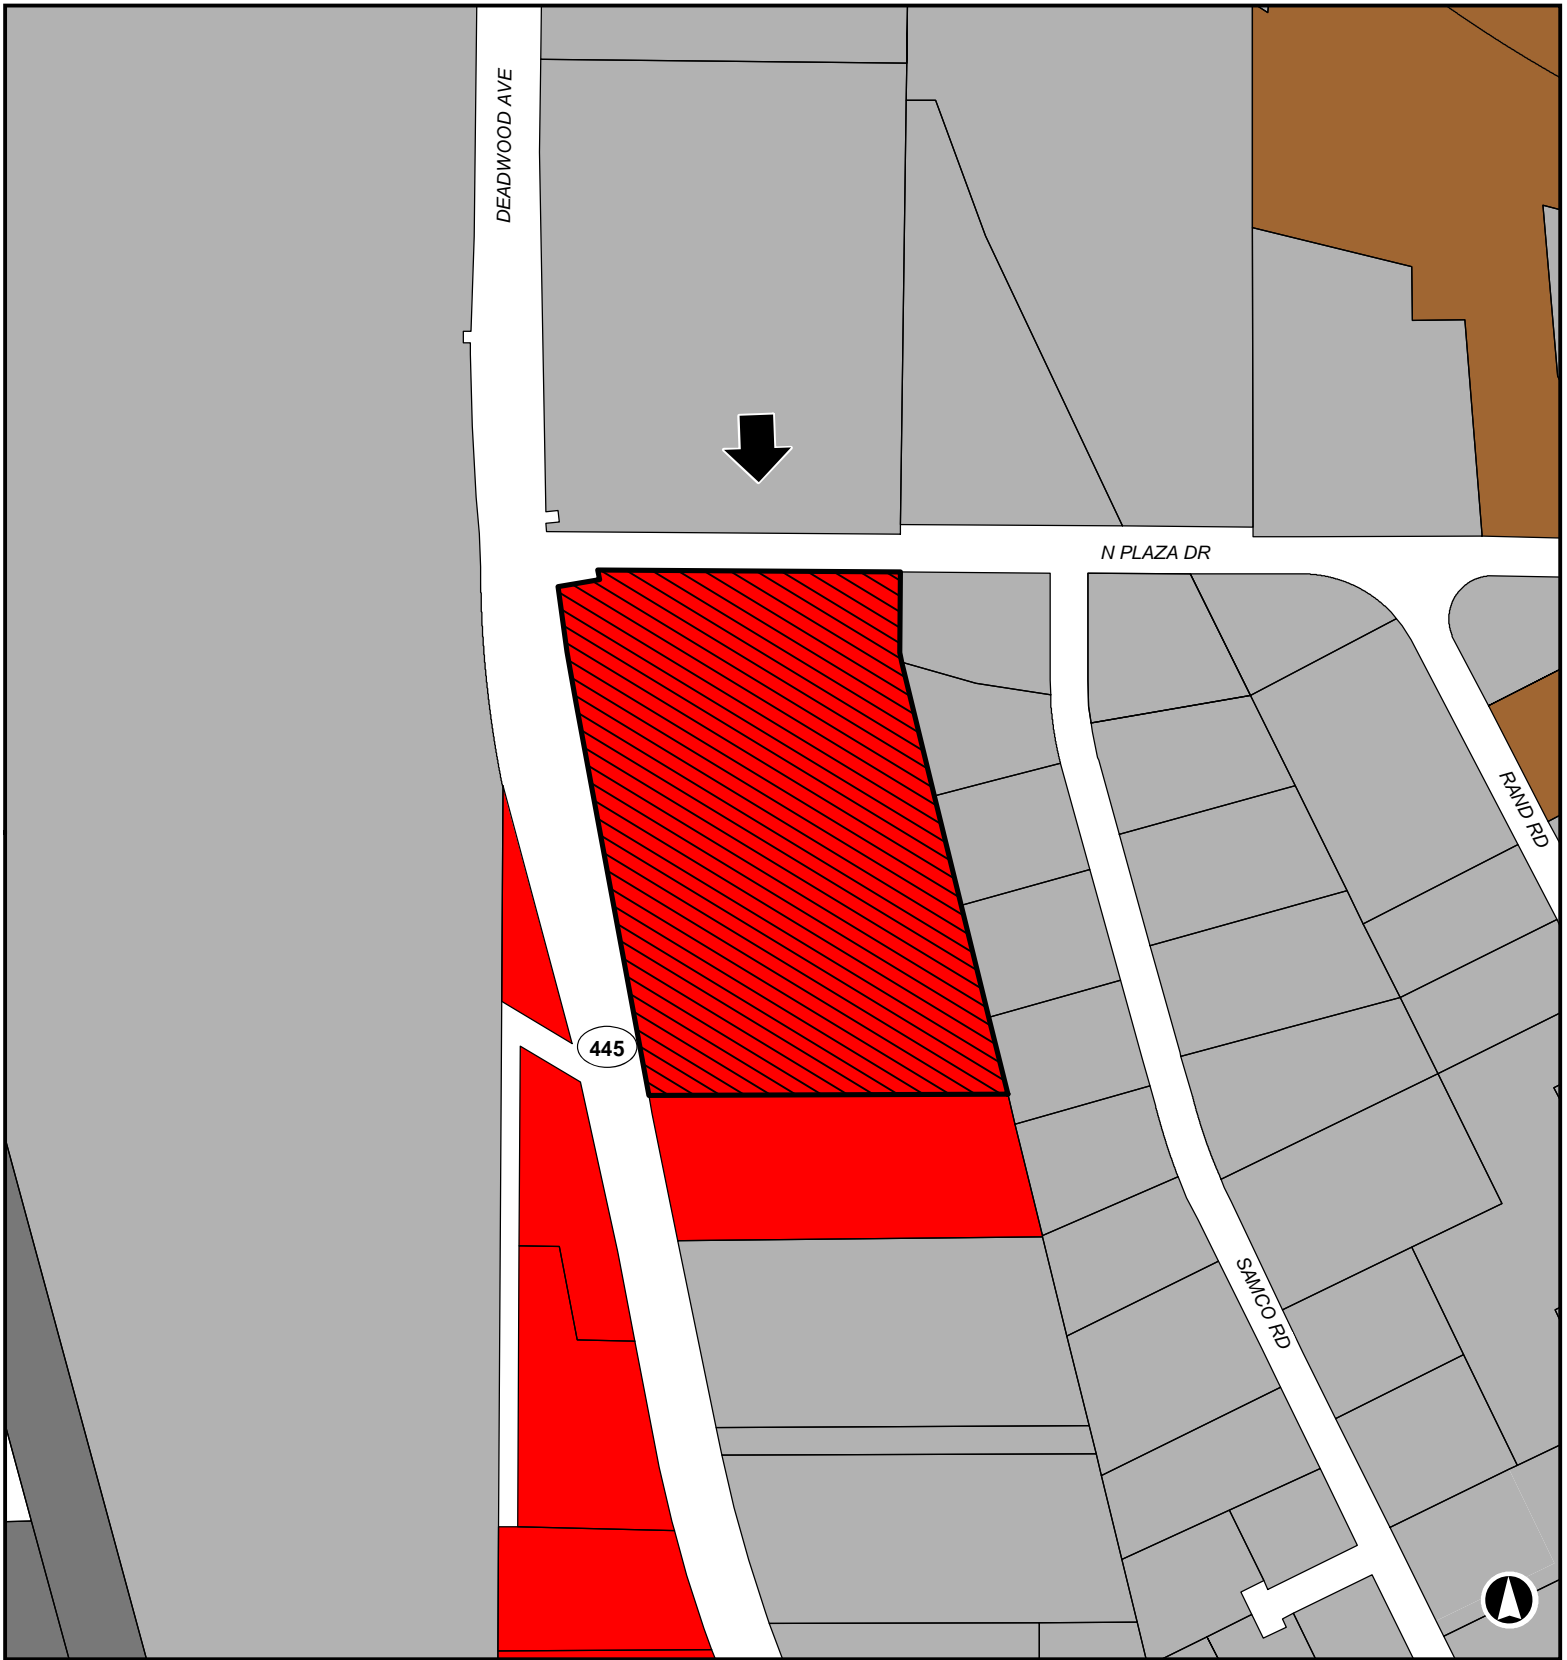

13CA010 - 13RZ017
2090 Deadwood Avenue

Rapid City Zoning

	13ca010		General Agriculture
			General Commercial
			Heavy Industrial
			Light Industrial