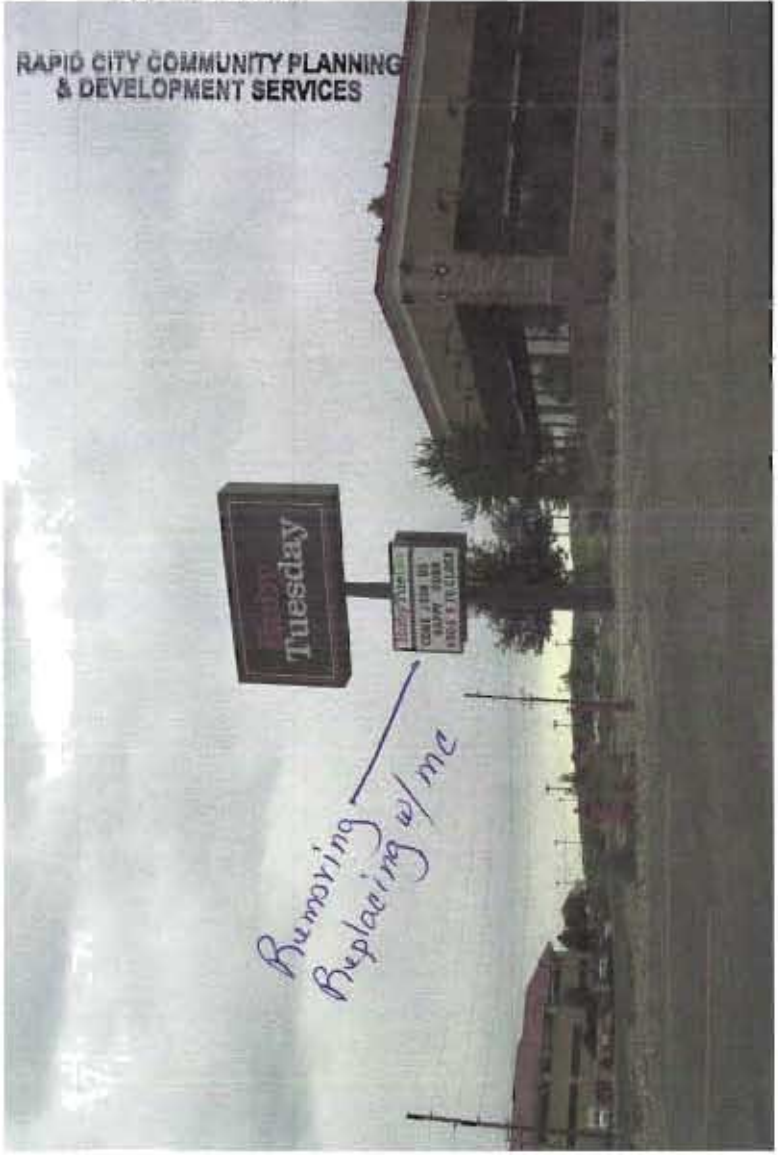

RECEIVED

JUL 02 2013

RAPID CITY COMMUNITY PLANNING & DEVELOPMENT SERVICES