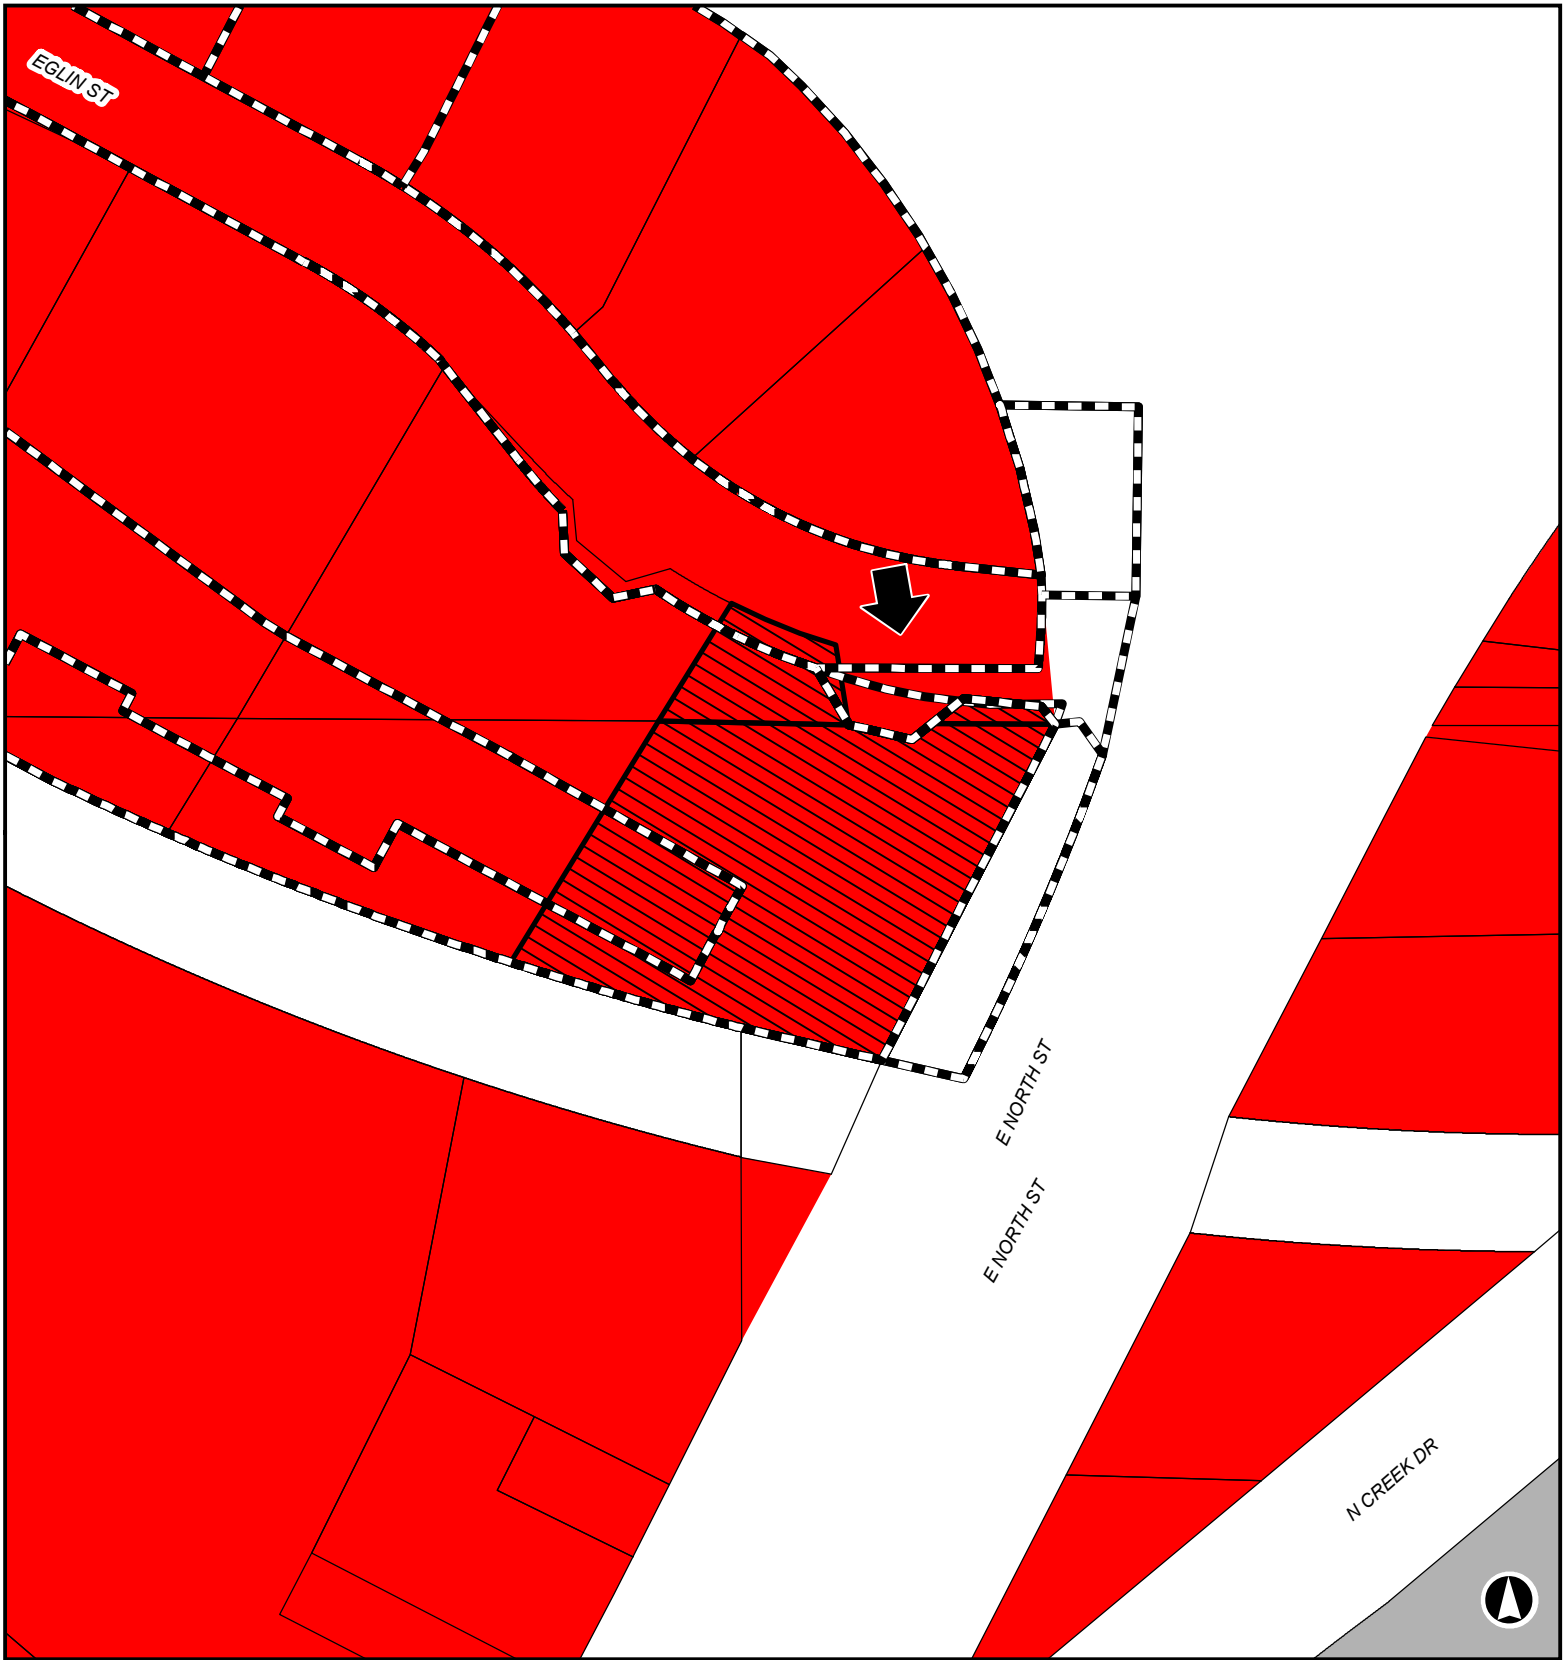

13PD018

Southeast corner of Eglin Street and East North Street

Rapid City Zoning

 Subject Property	 Planned Development	 General Commercial	 Light Industrial
--	---	--	--