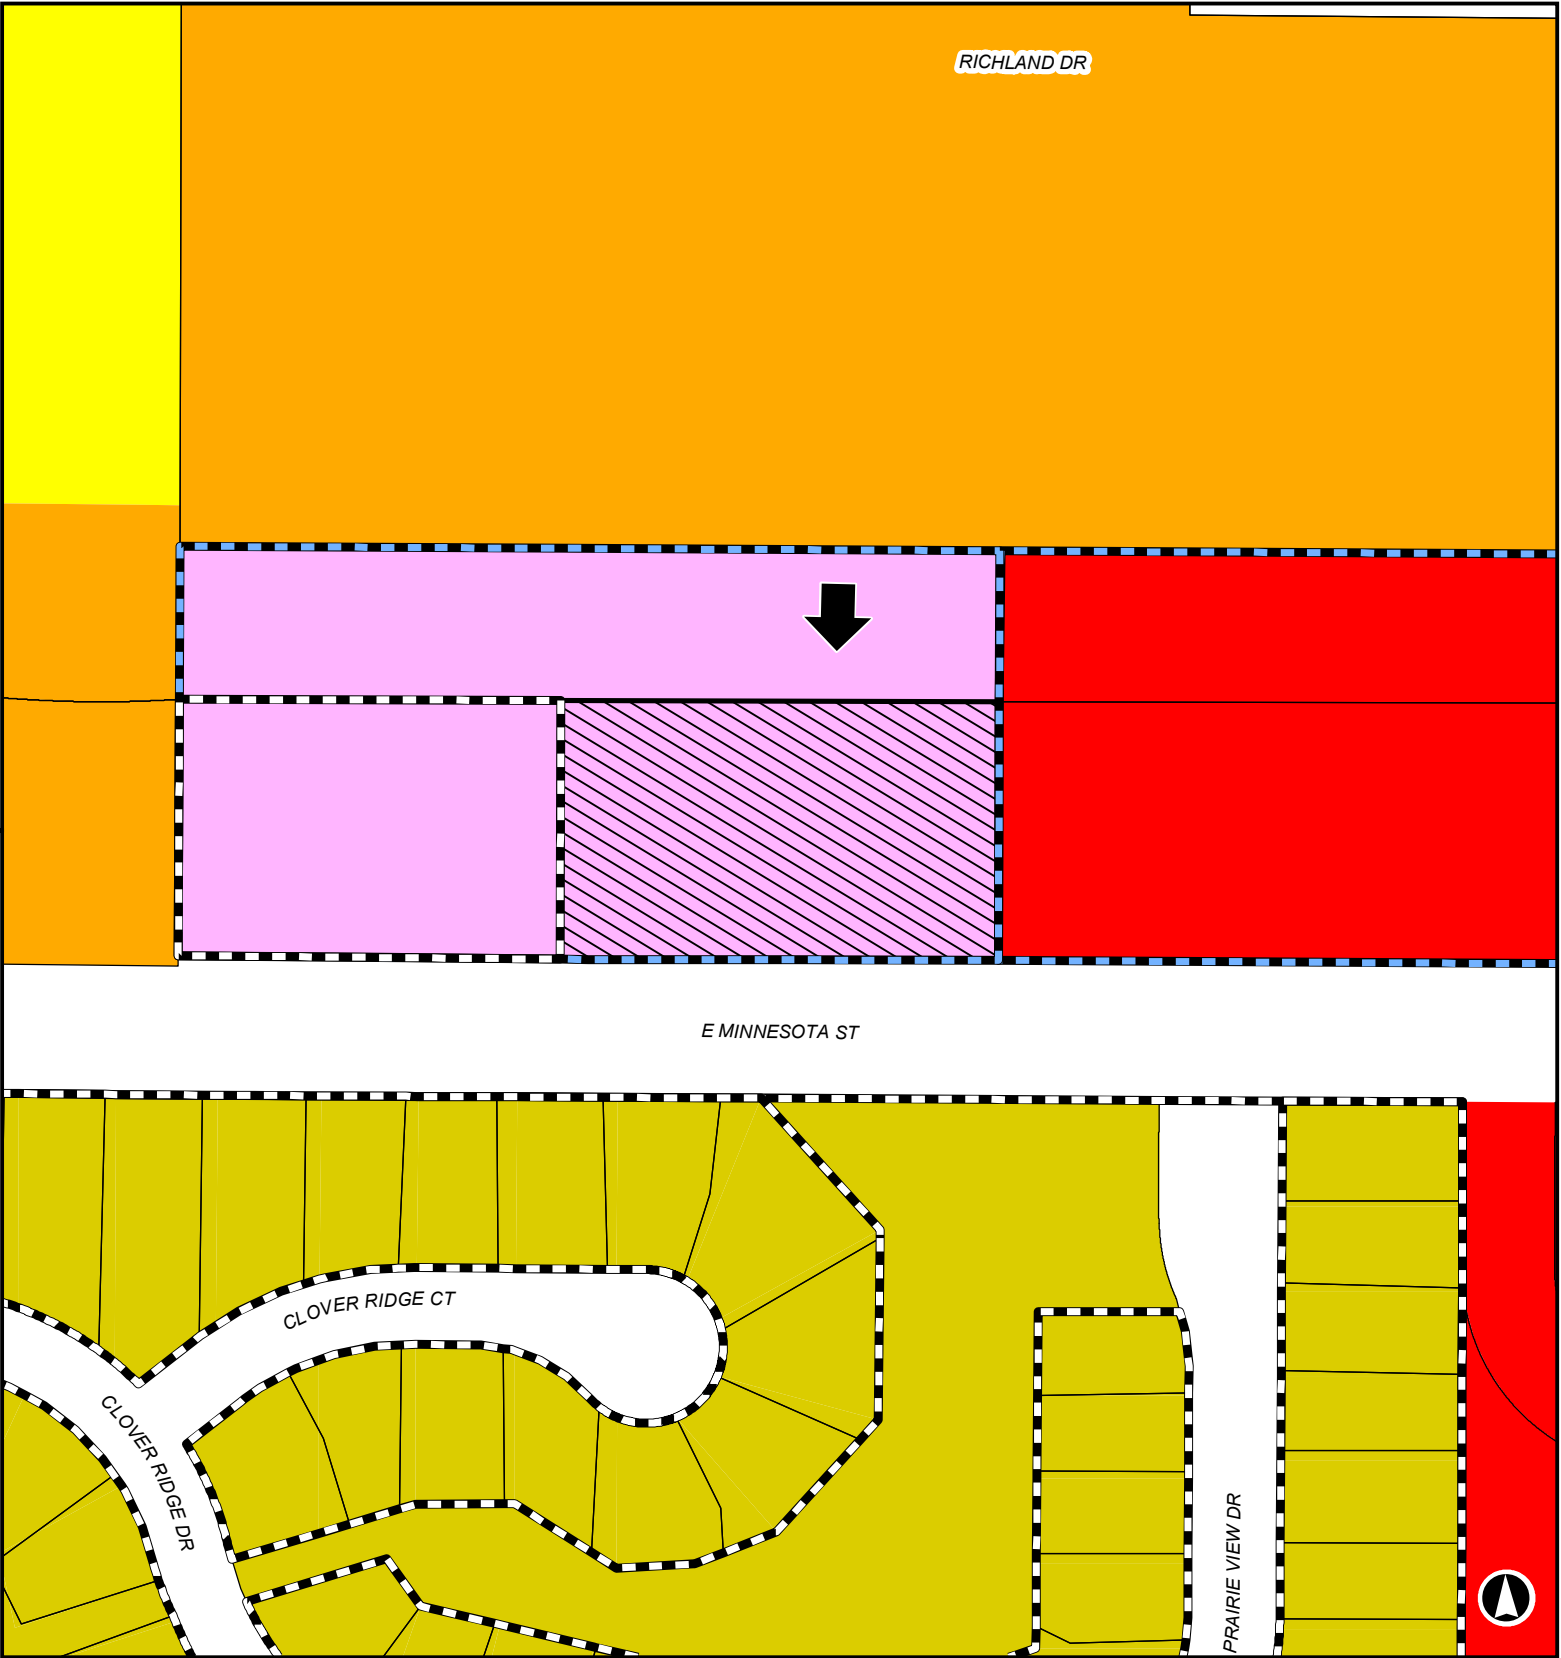

13PD017
1220 East Minnesota Street

Rapid City Zoning

| | | |
|---------------------------------|---------------------------|----------------------------|
| Subject Property | General Commercial | Medium Density Residential |
| Planned Development | Low Density Residential-1 | Office Commercial |
| Planned Development Designation | Low Density Residential-2 | |