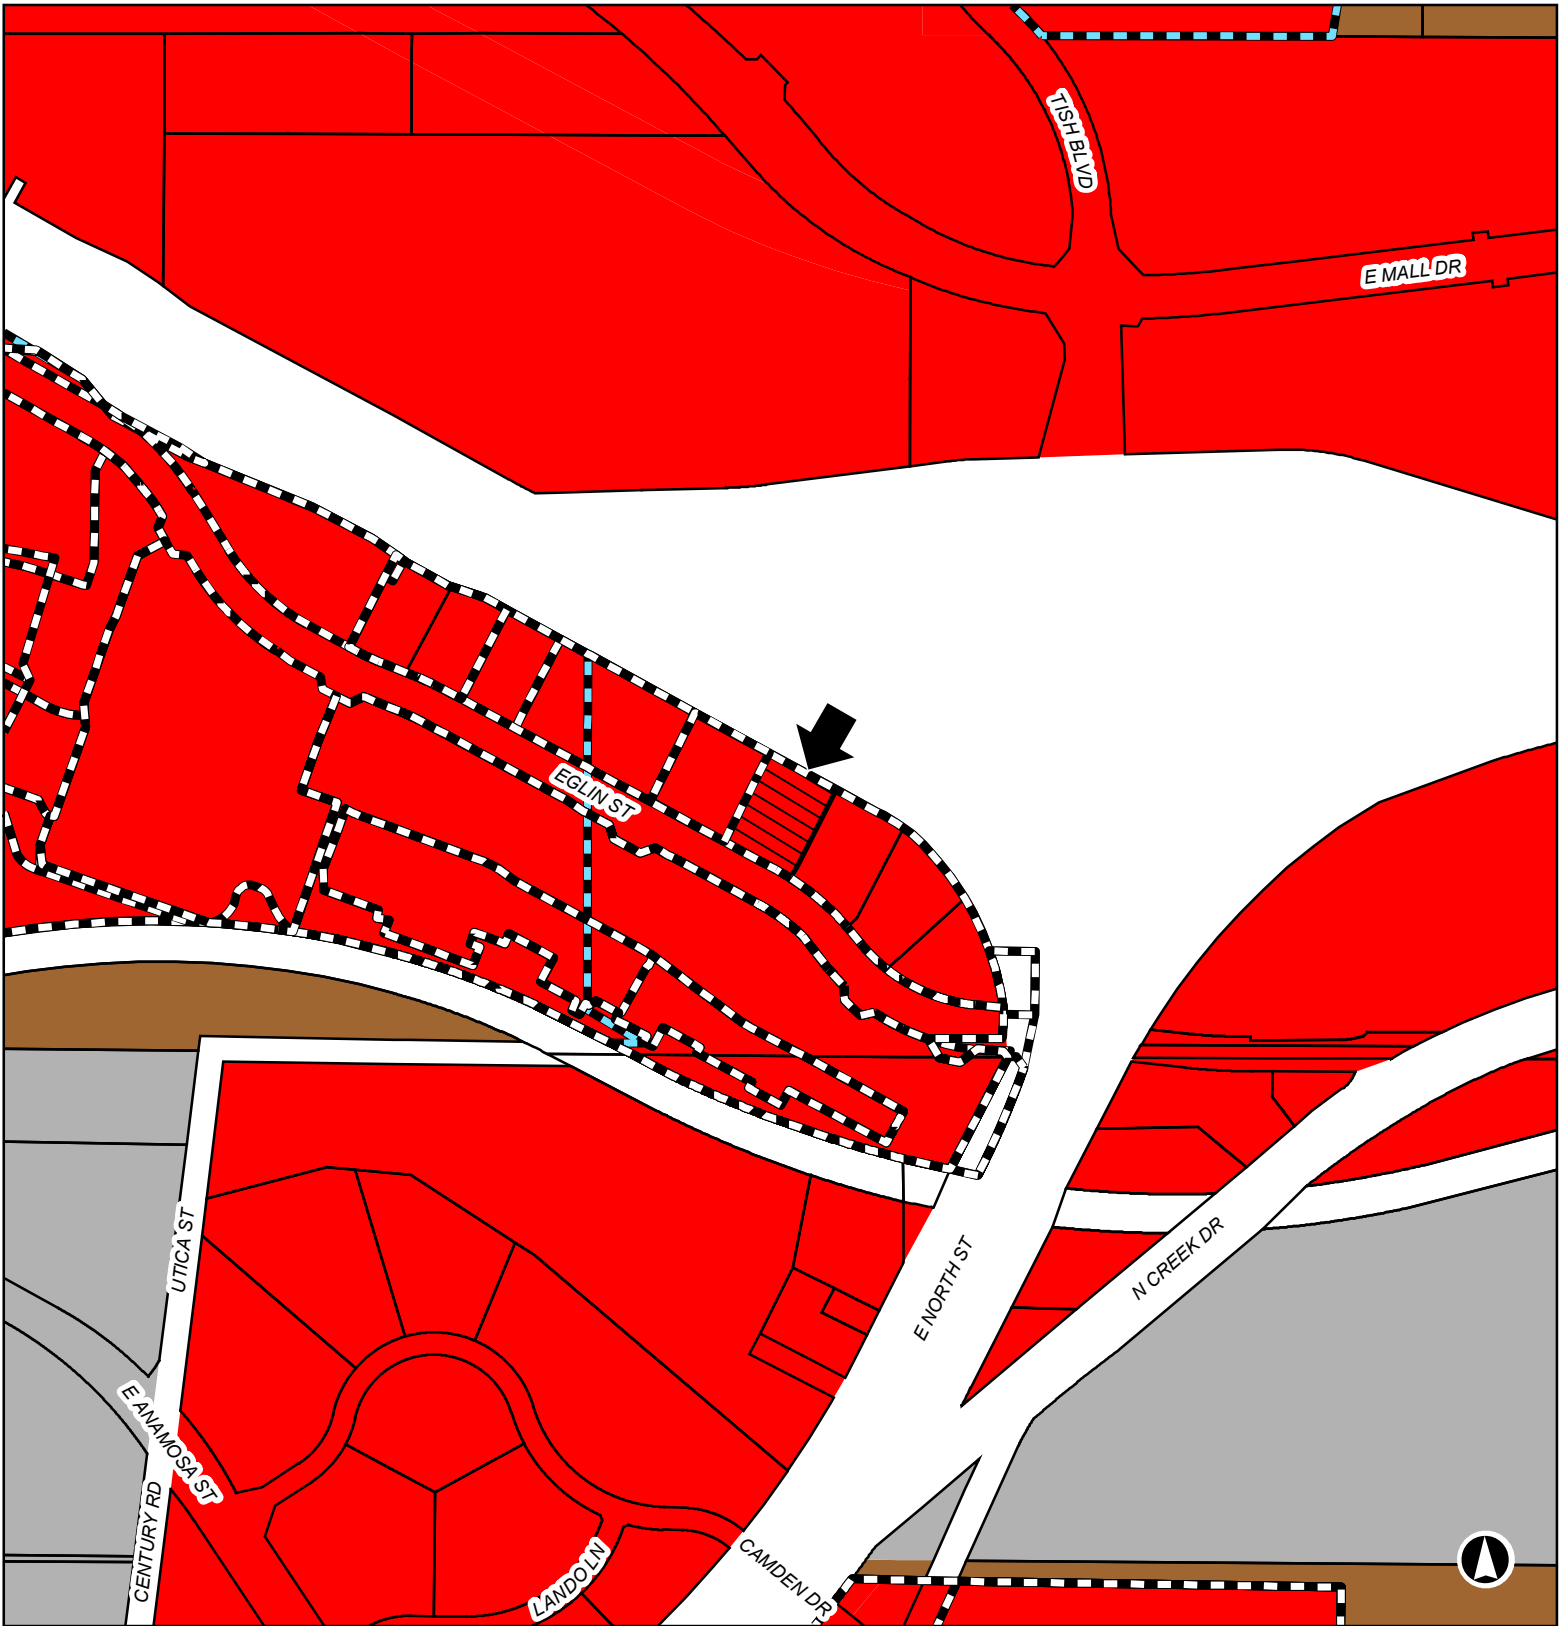

13PD009
1734 Eglin Street

Rapid City Zoning

- | | | |
|--|---|--|
|  Planned Development |  Subject Property |  General Commercial |
|  Planned Development Designation |  General Agriculture |  Light Industrial |