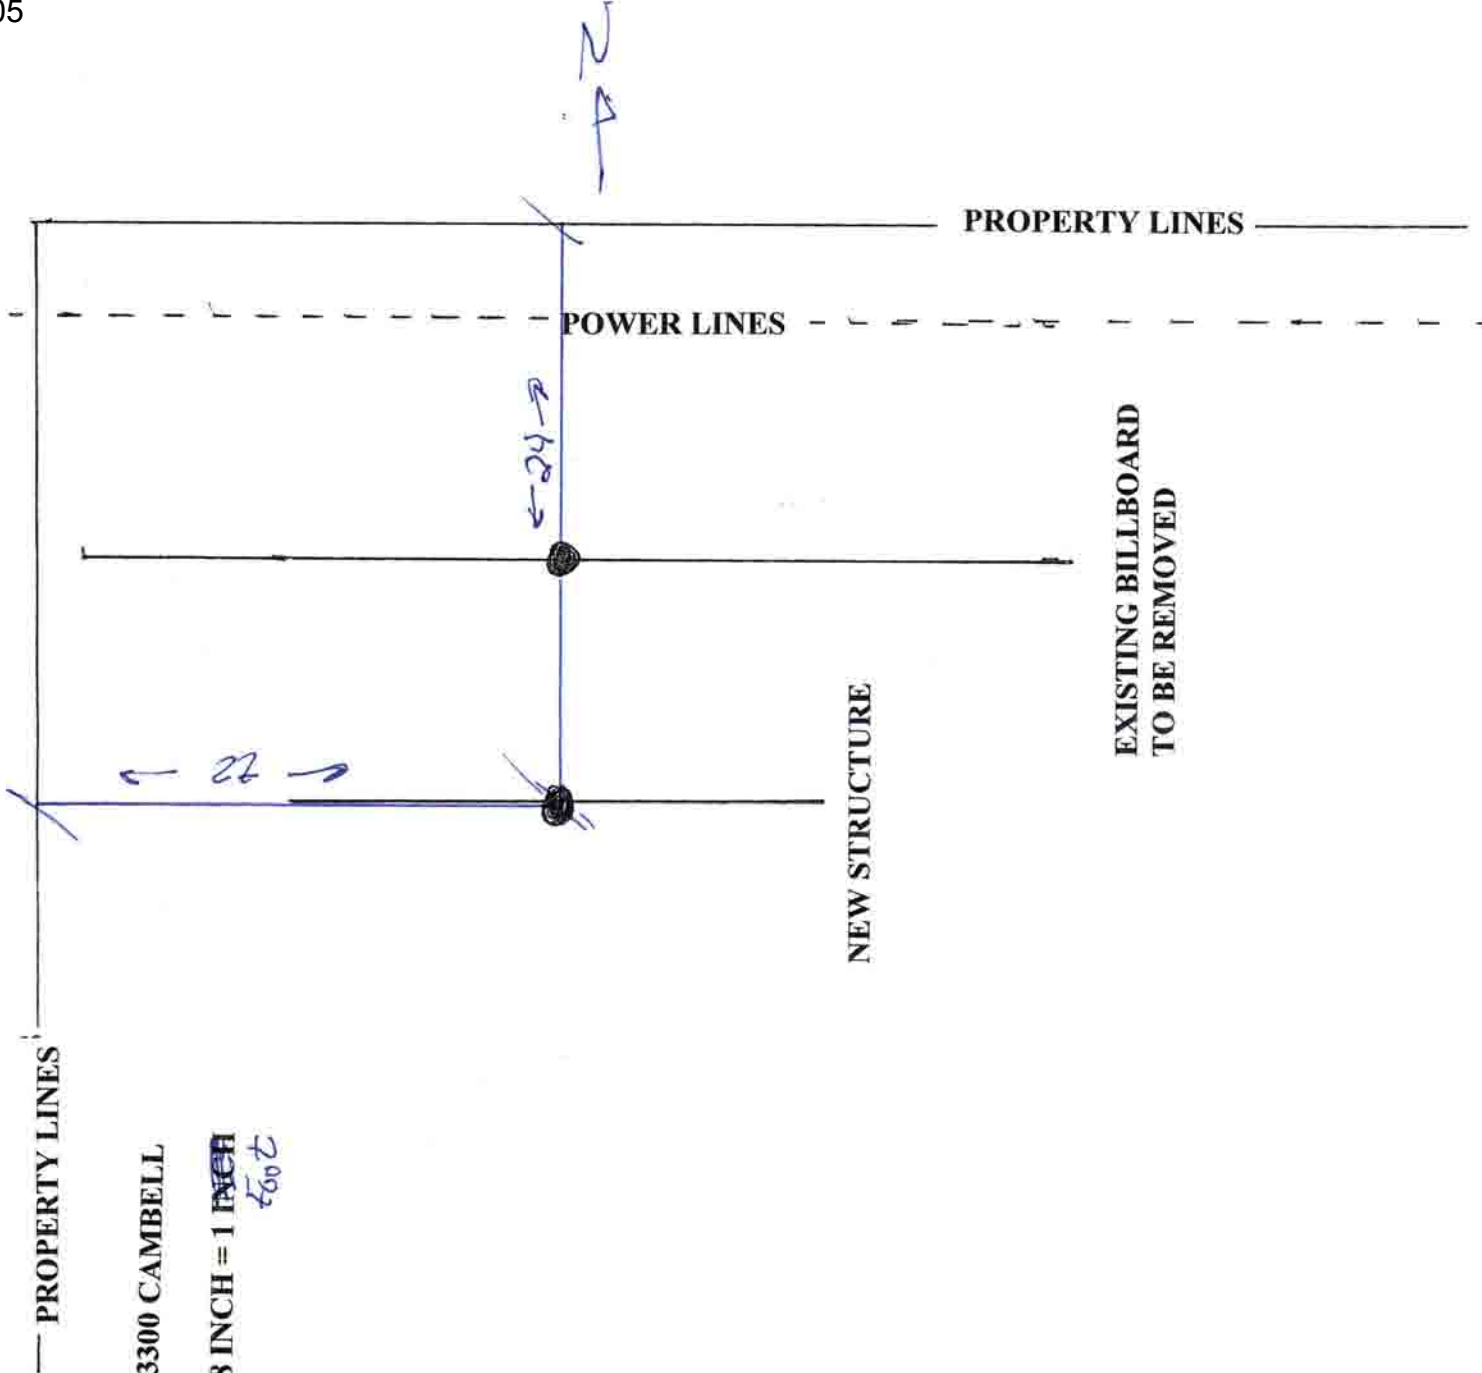

CAMBELL

POWER LINES

PROPERTY LINES

3300 CAMBELL

1/8 INCH = 1 FOOT
500'

POWER LINES

PROPERTY LINES

NEW STRUCTURE

EXISTING BILLBOARD
TO BE REMOVED

RECEIVED

MAR 13 2013

Rapid City Community Planning
& Development Services

TPO