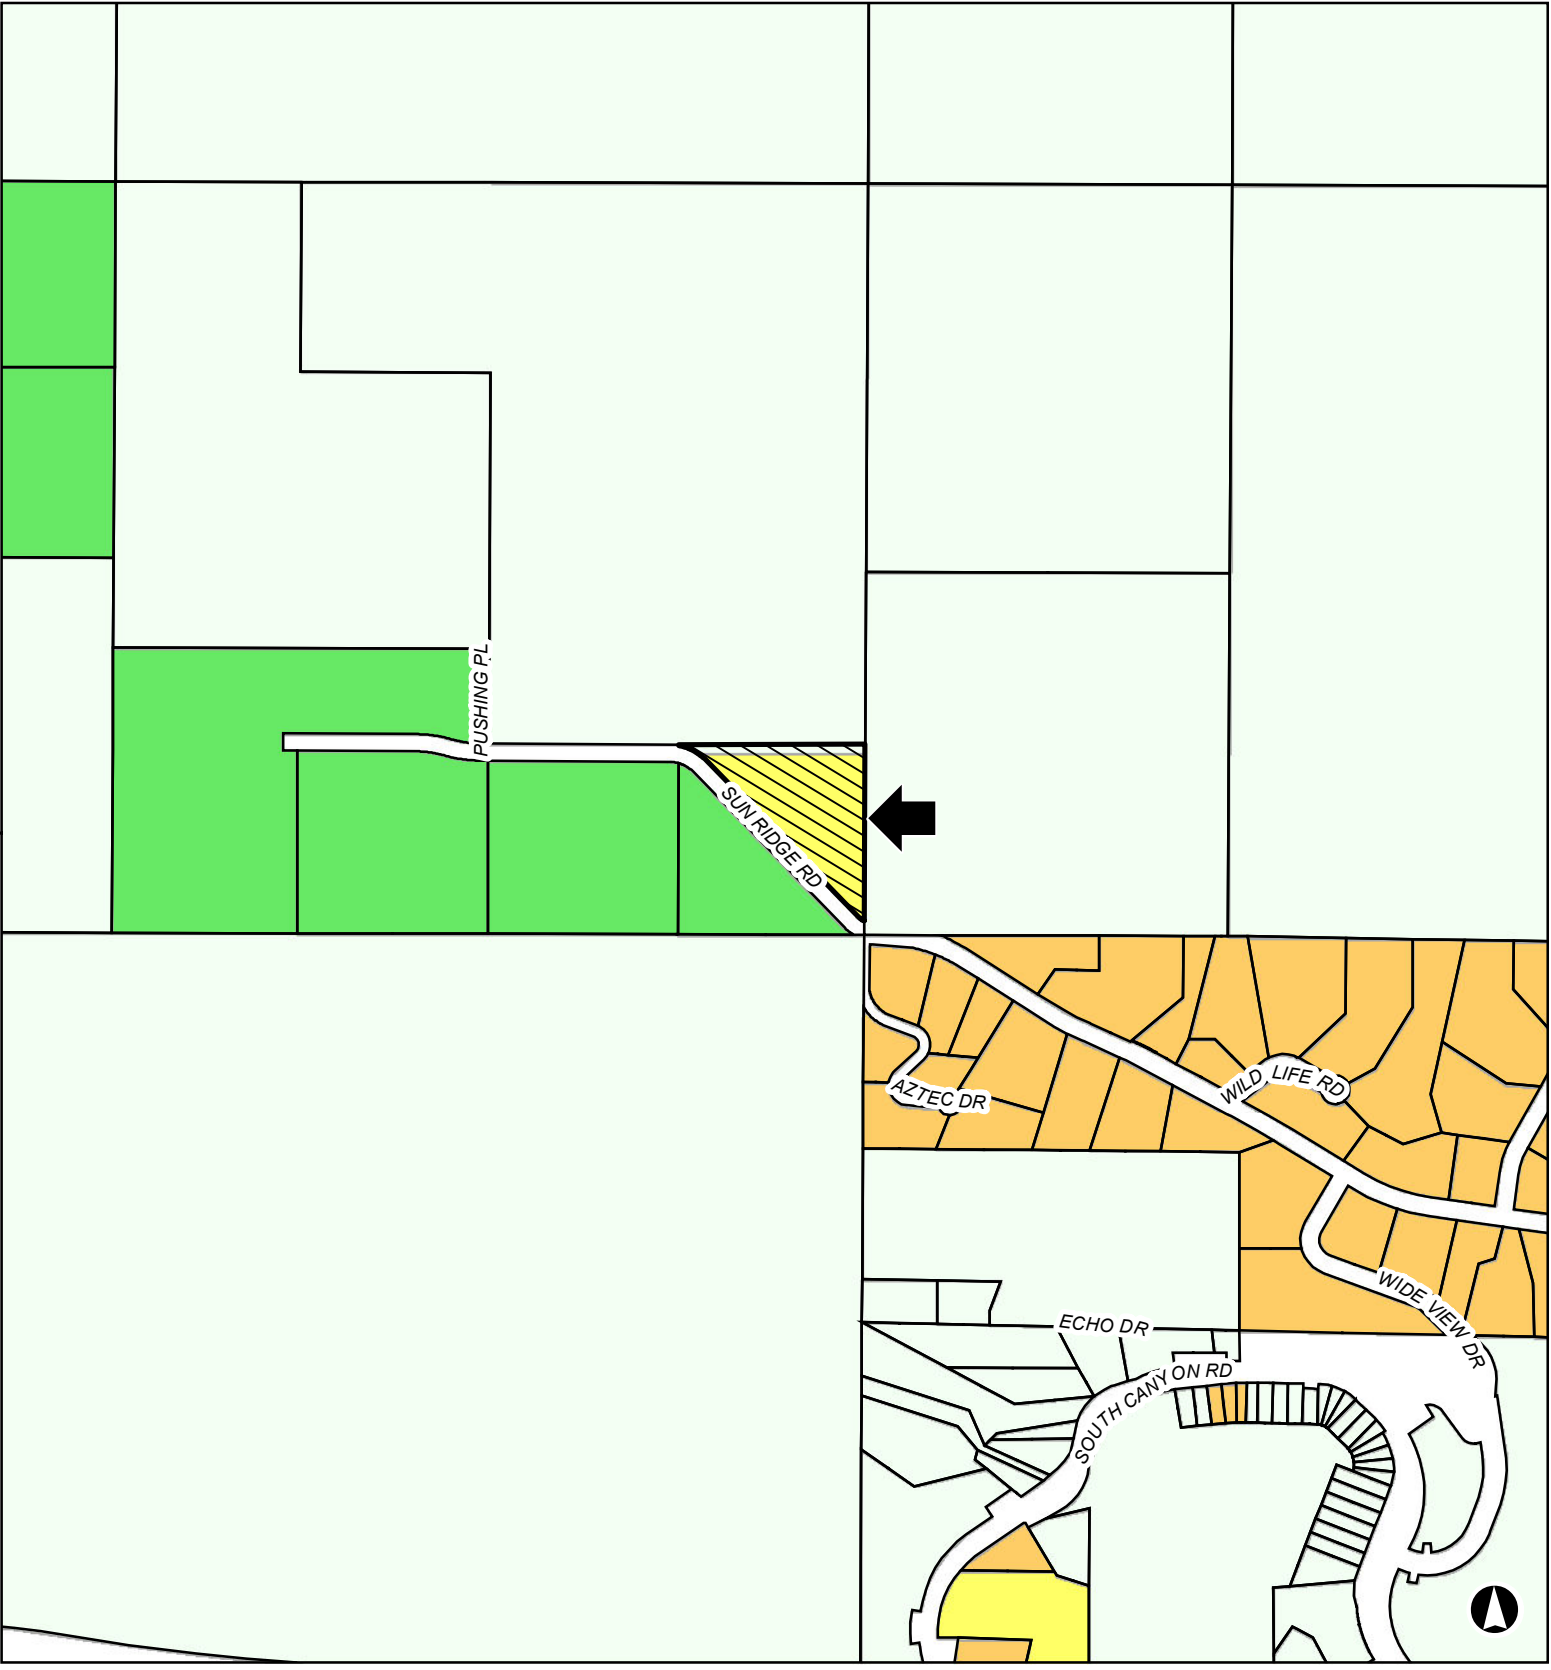

12PL059
Sun Ridge Road

Pennington County Zoning

-  Subject Property
-  General Ag. District, PC
-  Suburban Residential, PC
-  Low Density Residential, PC
-  Limited Ag., PC