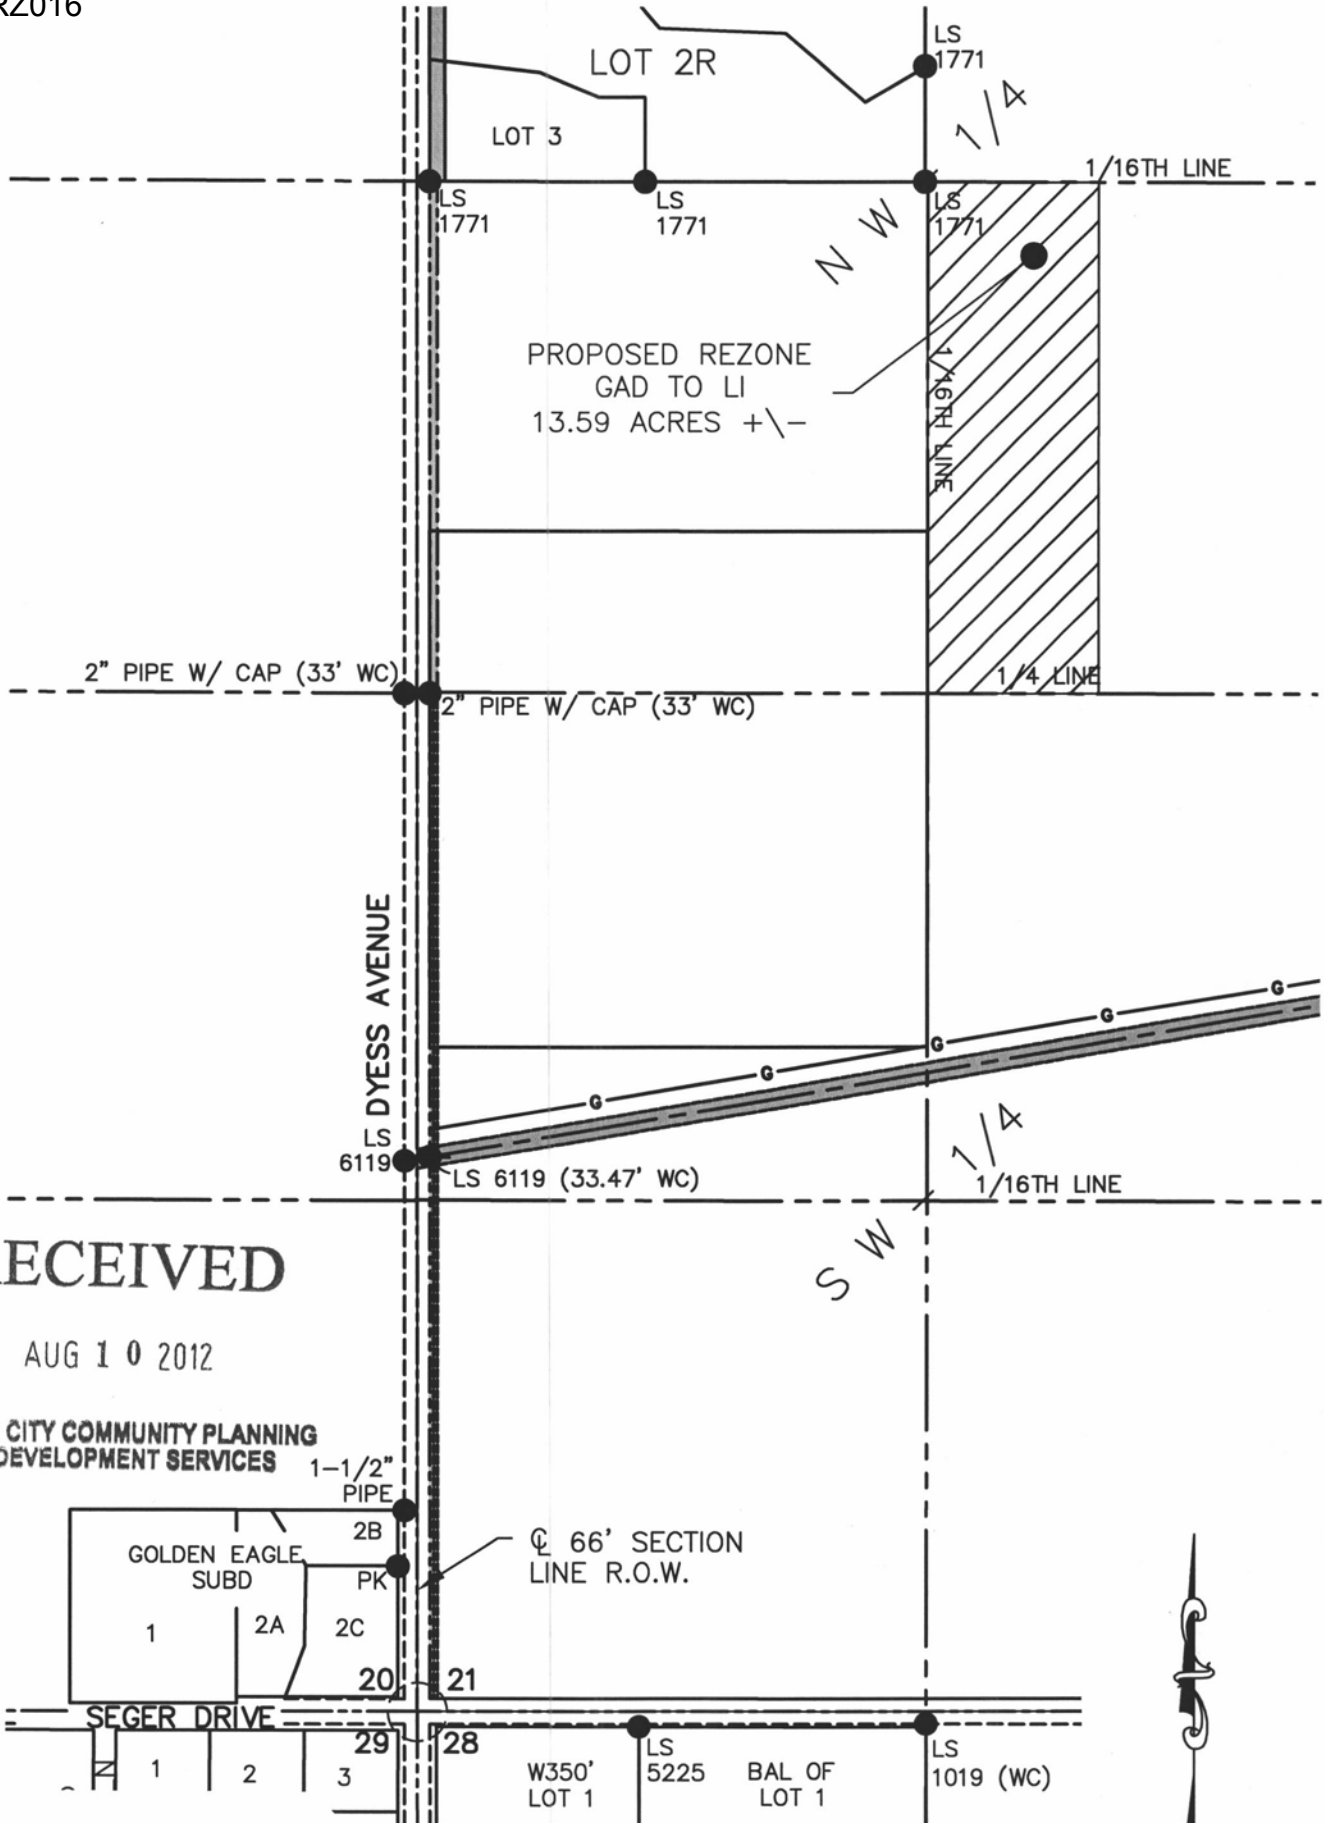

12RZ016

RECEIVED

AUG 10 2012

RAPID CITY COMMUNITY PLANNING & DEVELOPMENT SERVICES

66' SECTION LINE R.O.W.

Rezone Exhibit
GAD TO LI
August 9, 2011