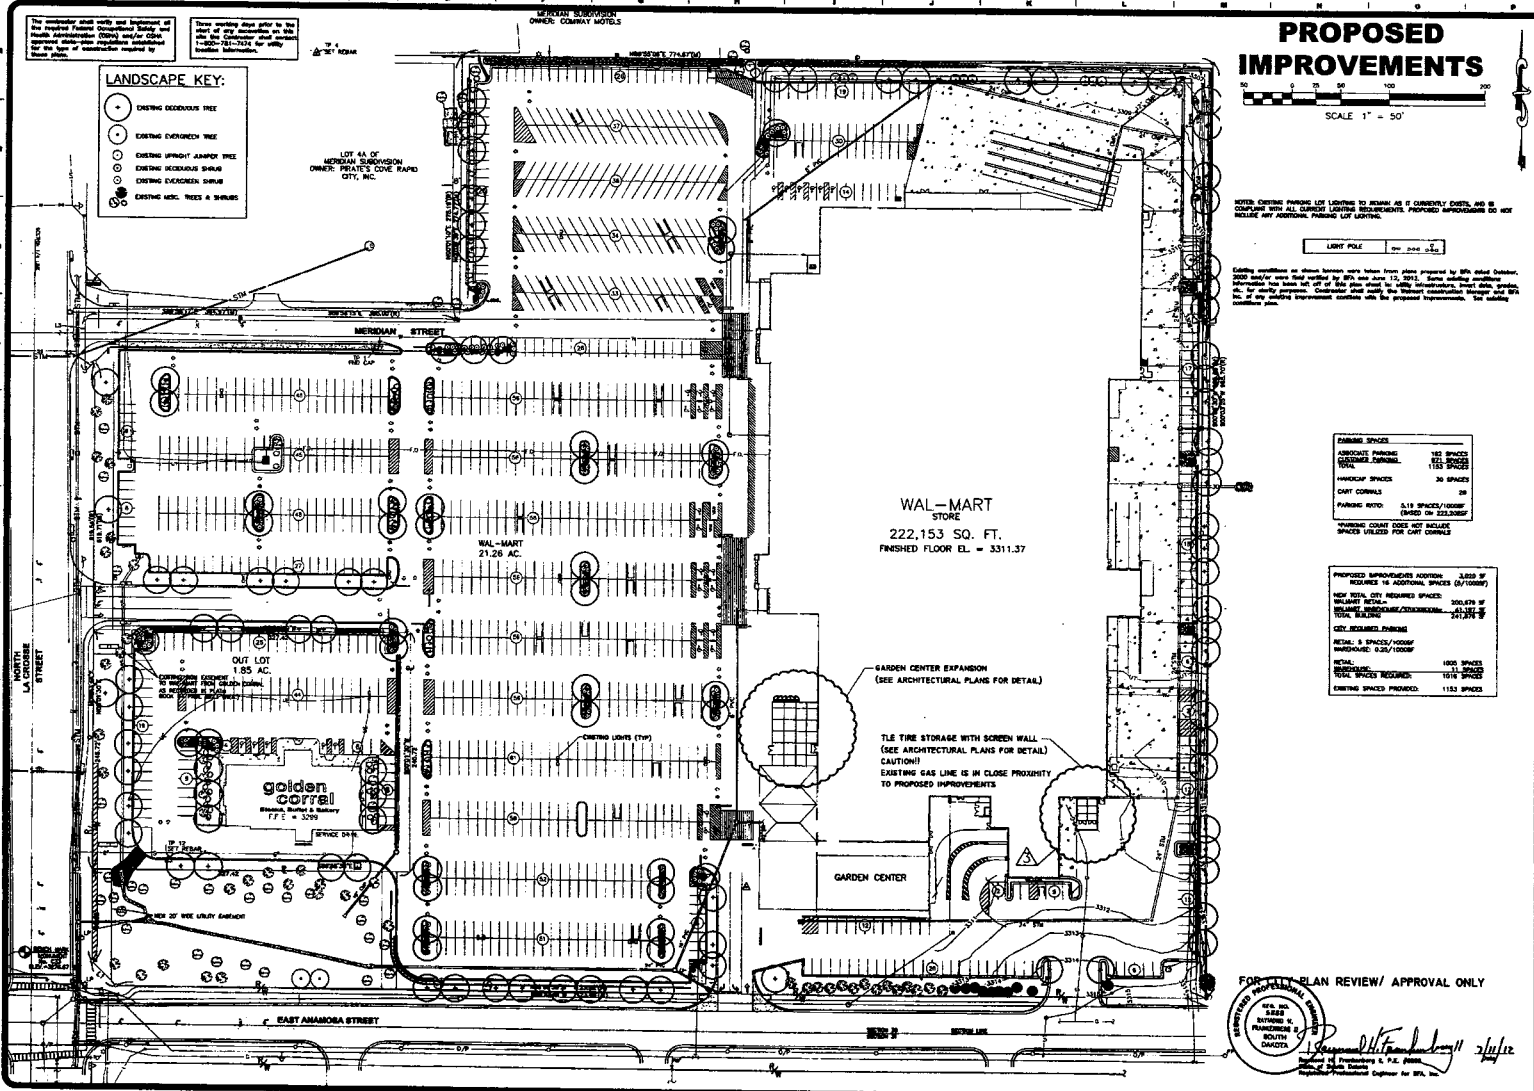

JUL 12 2012

**RAPID CITY COMMUNITY PLANNING
& DEVELOPMENT SERVICES**

REGISTERED ENGINEER
BFA
CONSULTING ENGINEERS & ARCHITECTS
100 S. 14th Street
Bentonville, AR 72716

Walmart
RAPID CITY, PENNINGTON CO. S.D.
Wal-Mart Stores, Inc. 2001 SE 10th Street
Bentonville, AR 72716

DRAWN: G.C.A.
CHECKED: G.C.A.
DATE: 07/12/12
SCALE: 1"=50'
SHEET NO: 2142D
SHEET NAME: PROPOSED IMPROVEMENTS

2 OF 2