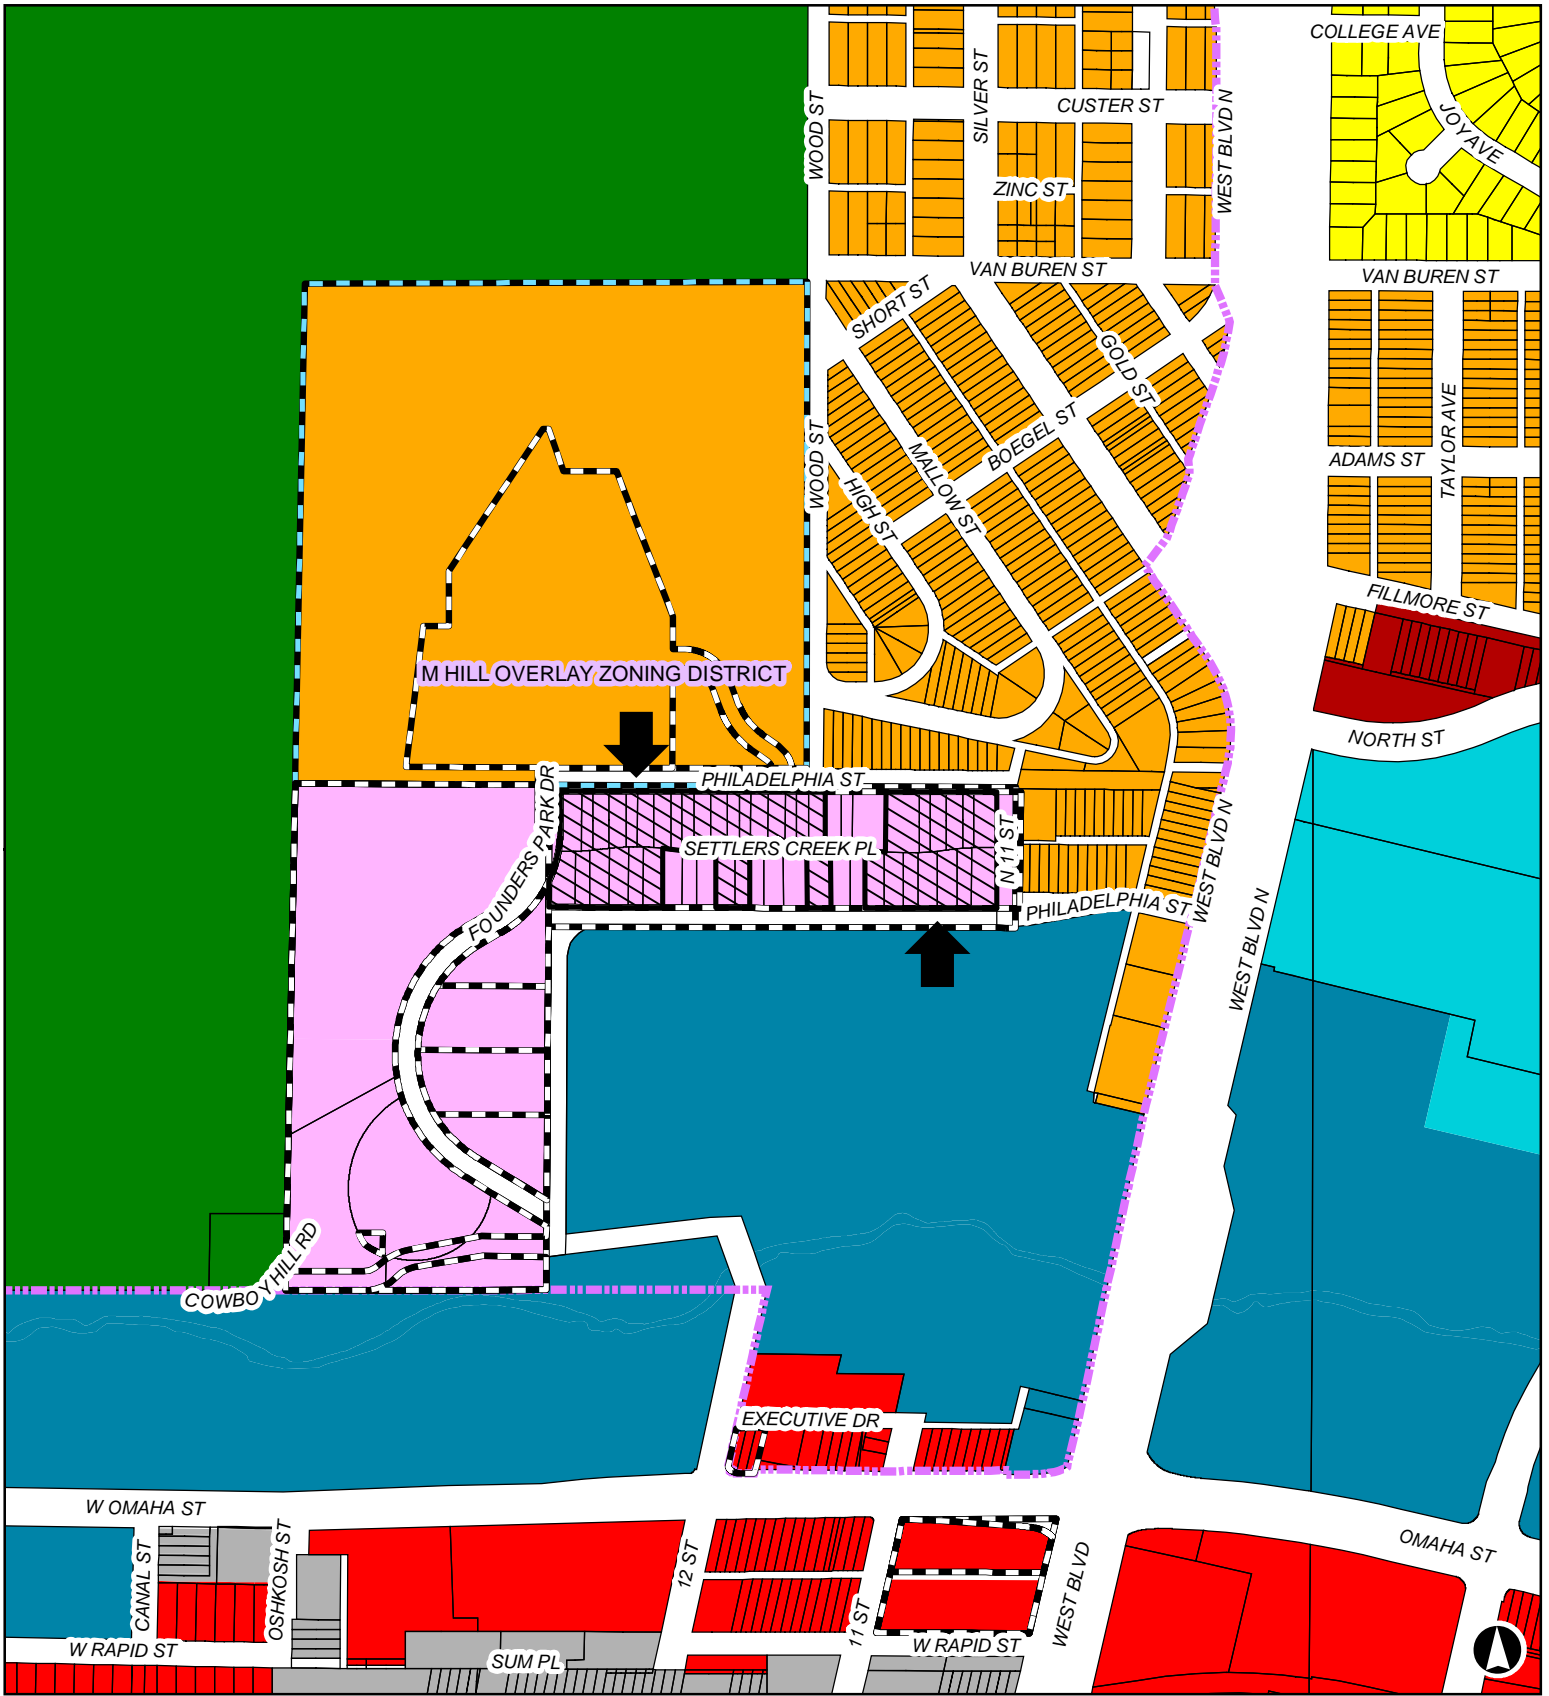

On the North and South Sides of Settlers Creek Place

**Rapid City Zoning Legend**

- |  |  |  |  |  |  |
|--|--|--|--|--|--|
|  |  |  |  |  |  |
|  |  |  |  |  |  |
|  |  |  |  |  |  |