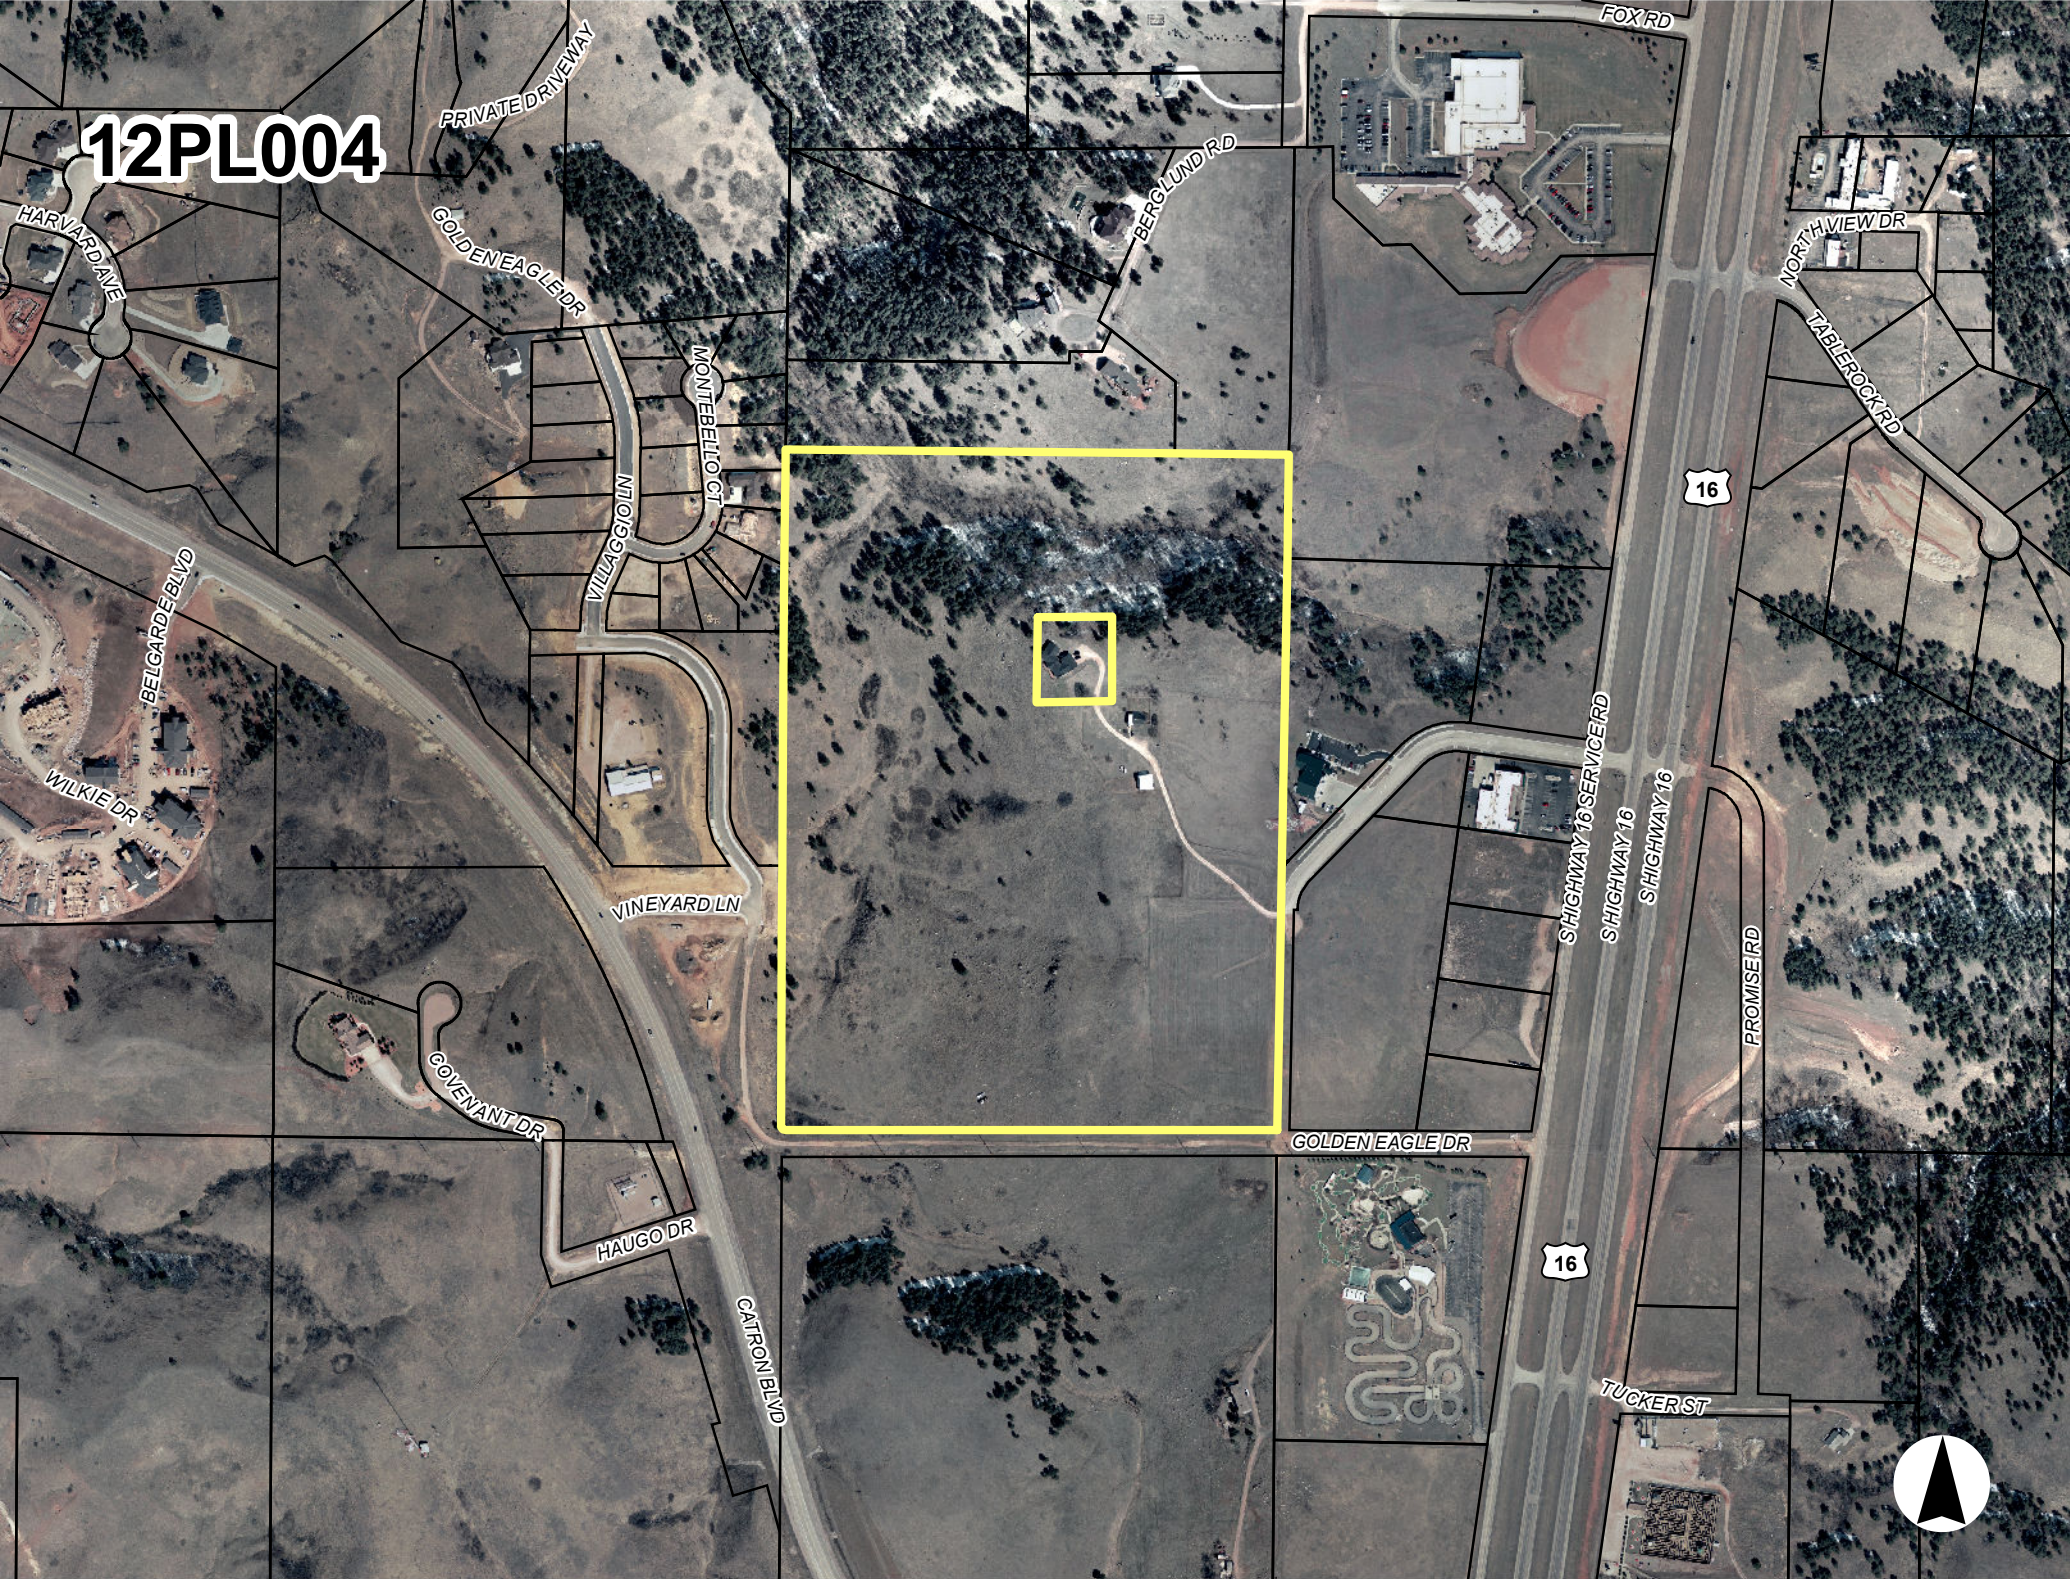

12PL004

PRIVATE DRIVEWAY

GOLDEN EAGLE DR

BERGLUND RD

FOX RD

NORTH VIEW DR

TABLE ROCK RD

16

VILLAGGIO LN

MONTABELLO CT

BELGARDE BLVD

WILKIE DR

VINEYARD LN

SHIGHWAY 16 SERVICE RD

SHIGHWAY 16

SHIGHWAY 16

PROMISE RD

COVEYANT DR

HAUGO DR

CATRON BLVD

GOLDEN EAGLE DR

16

TUCKER ST