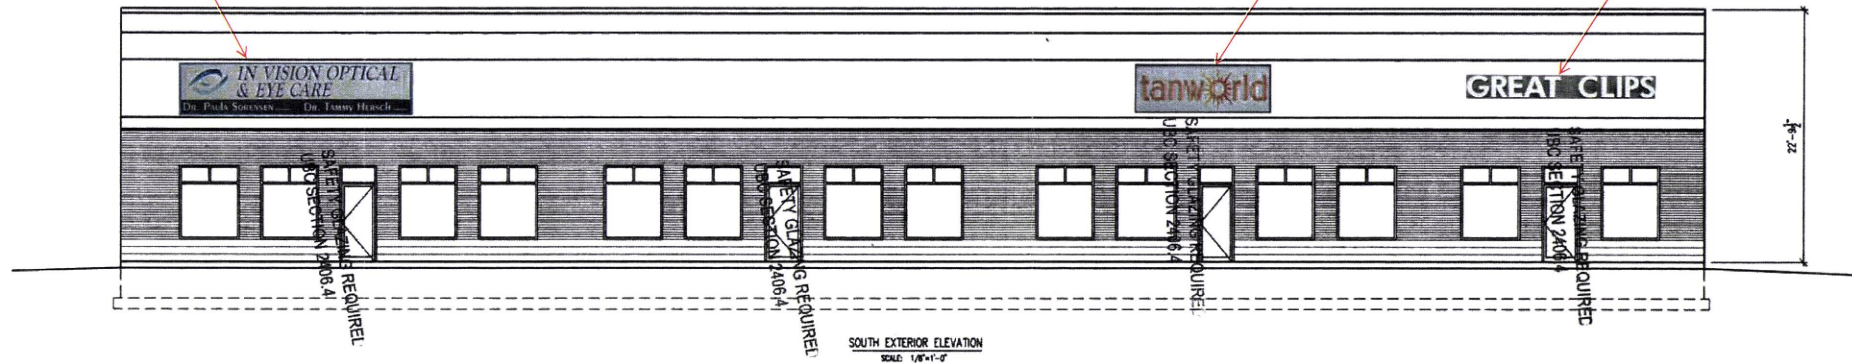

SIGN #1 IN VISION OPTICAL  
14' X 4' ILLUMINATED

SIGN #2 TAN WORLD  
8' X 4' ILLUMINATED

SIGN #3 GREAT CLIPS  
12' X 2'  
ILLUMINATED LETTERING

RECEIVED

JAN 16 2012

Rapid City Community Planning  
& Development Services