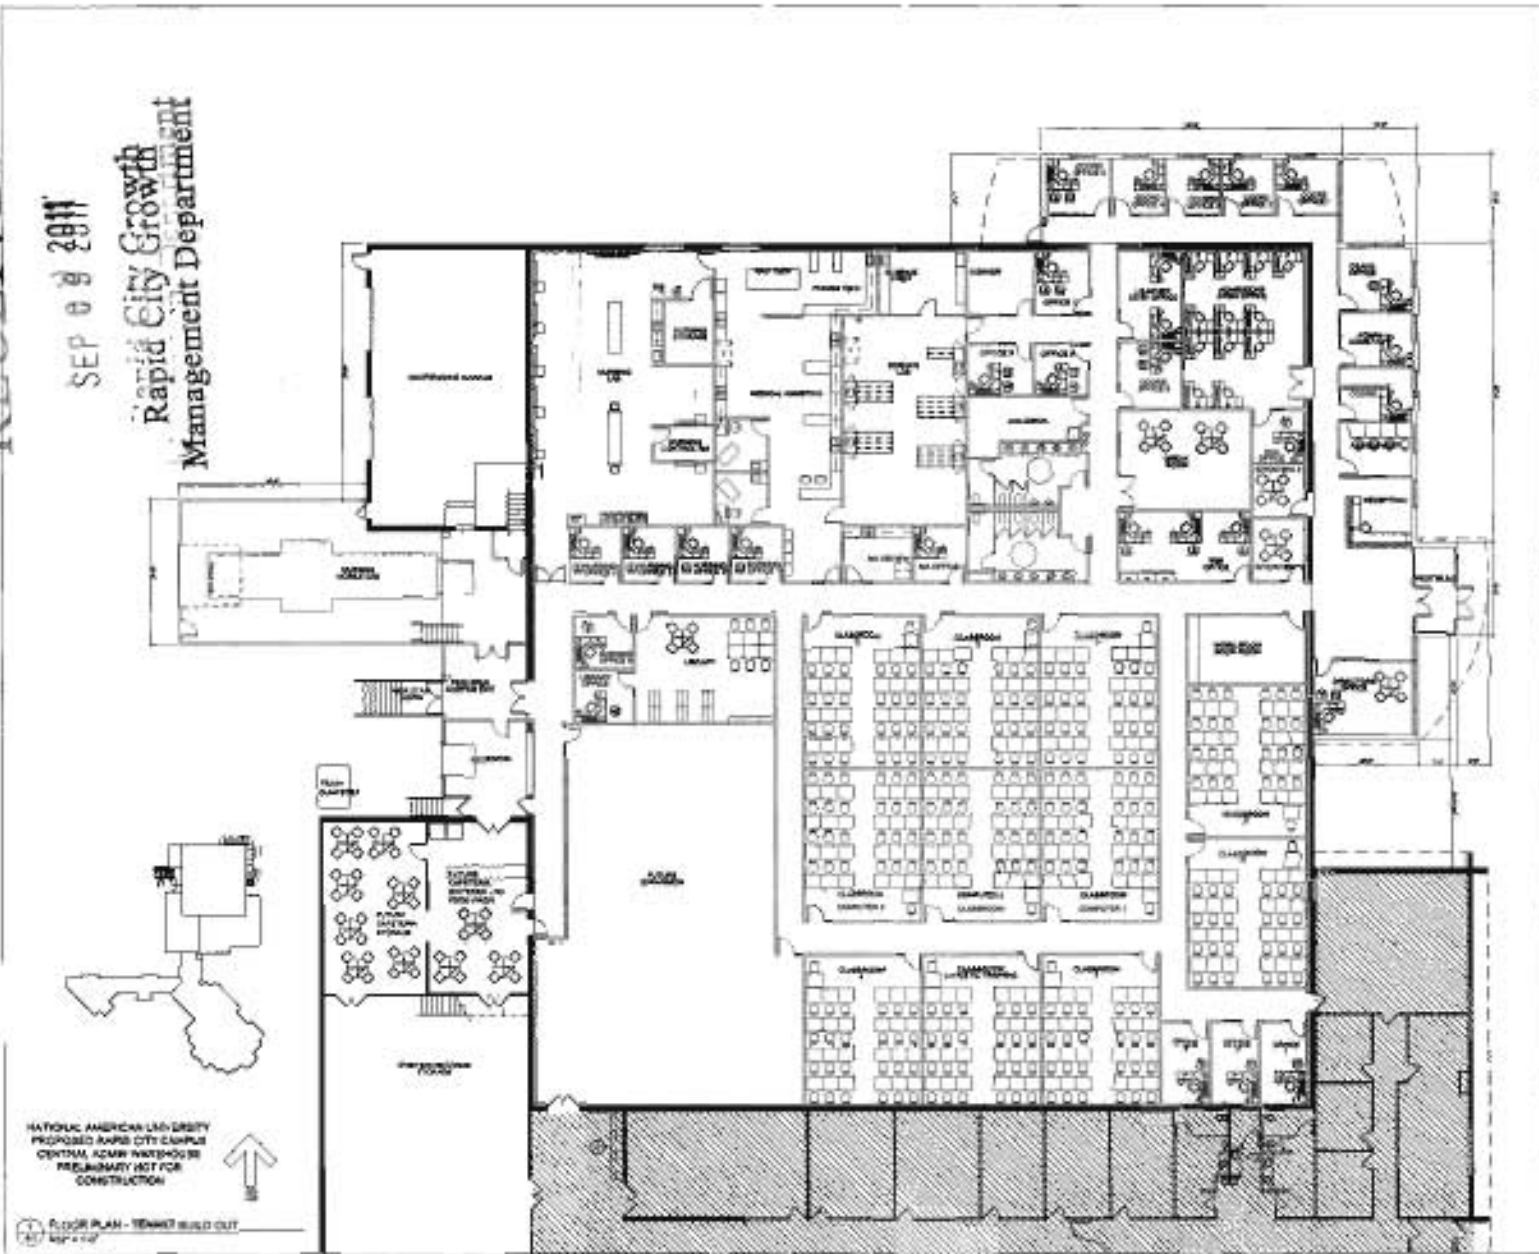

RECEIVED

SEP 09 2011

Rapid City Growth
Management Department

ARCHITECTURE
INTERIOR DESIGN

INSIDE OUTSIDE
ARCHITECTURE, INC.

Leo E. Kuegel
18608 152nd AVE. N.
DAYTON, MN 55327
763-420-5870

CONSULTANTS

PROJECT

NAU
Proposed
Rapid City Campus
CUP submittal

Rapid City, SD

CONTENTS

ADDITIONS TO
EXISTING
WAREHOUSE AND
INTERIOR SPACE
PLAN

CONSULTANT

FOR CUP SUBMITTAL ONLY
NOT FOR CONSTRUCTION
State Registration #10961
Date 09/09/2011

A1