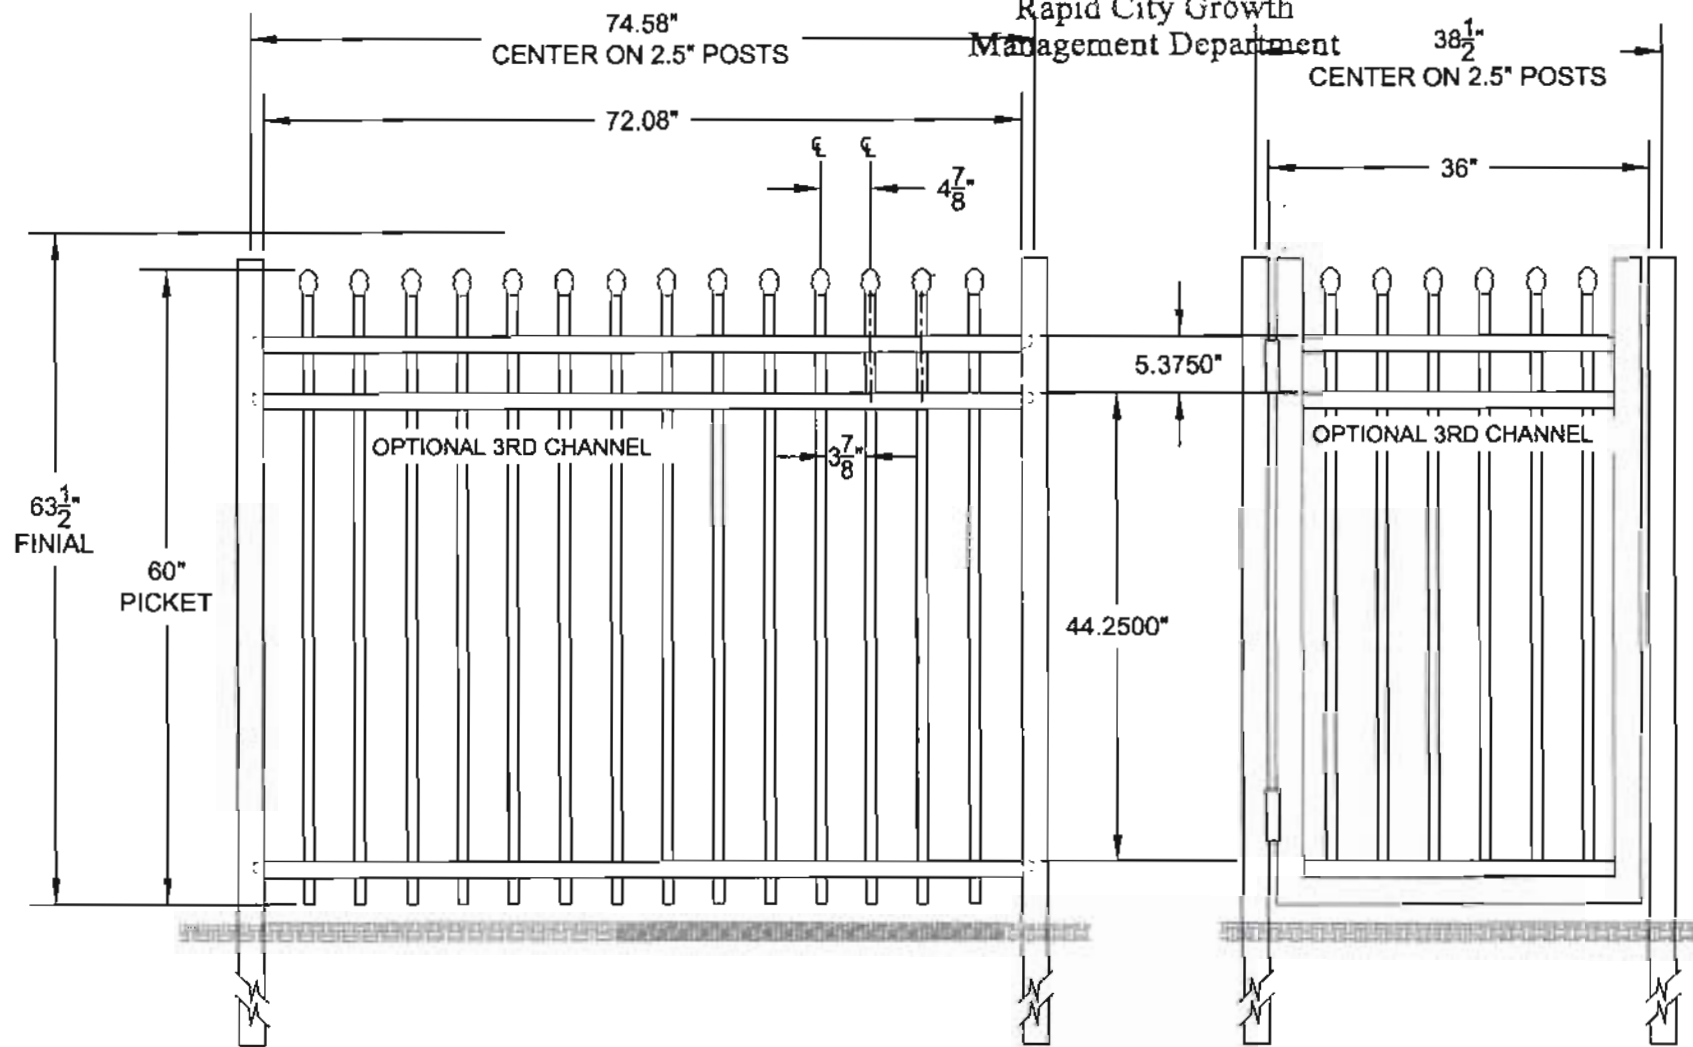

Rapid City Growth
Management Department

Fencing installs in mobile legs instead of ground. It is bronze in color. weights secure in place if necessary.

upper view leg.

side view leg.

ALUMI-GUARD		TITLE	
ORNAMENTAL ALUMINUM FENCING		72.08" INDUSTRIAL BELMONT 60"	
DATE: 8/16/08	SCALE: NTS	DRAWING NO	SHEET
DRAWN BY: DR	CHKD BY: LP	16B603S	XX
			REV
			-