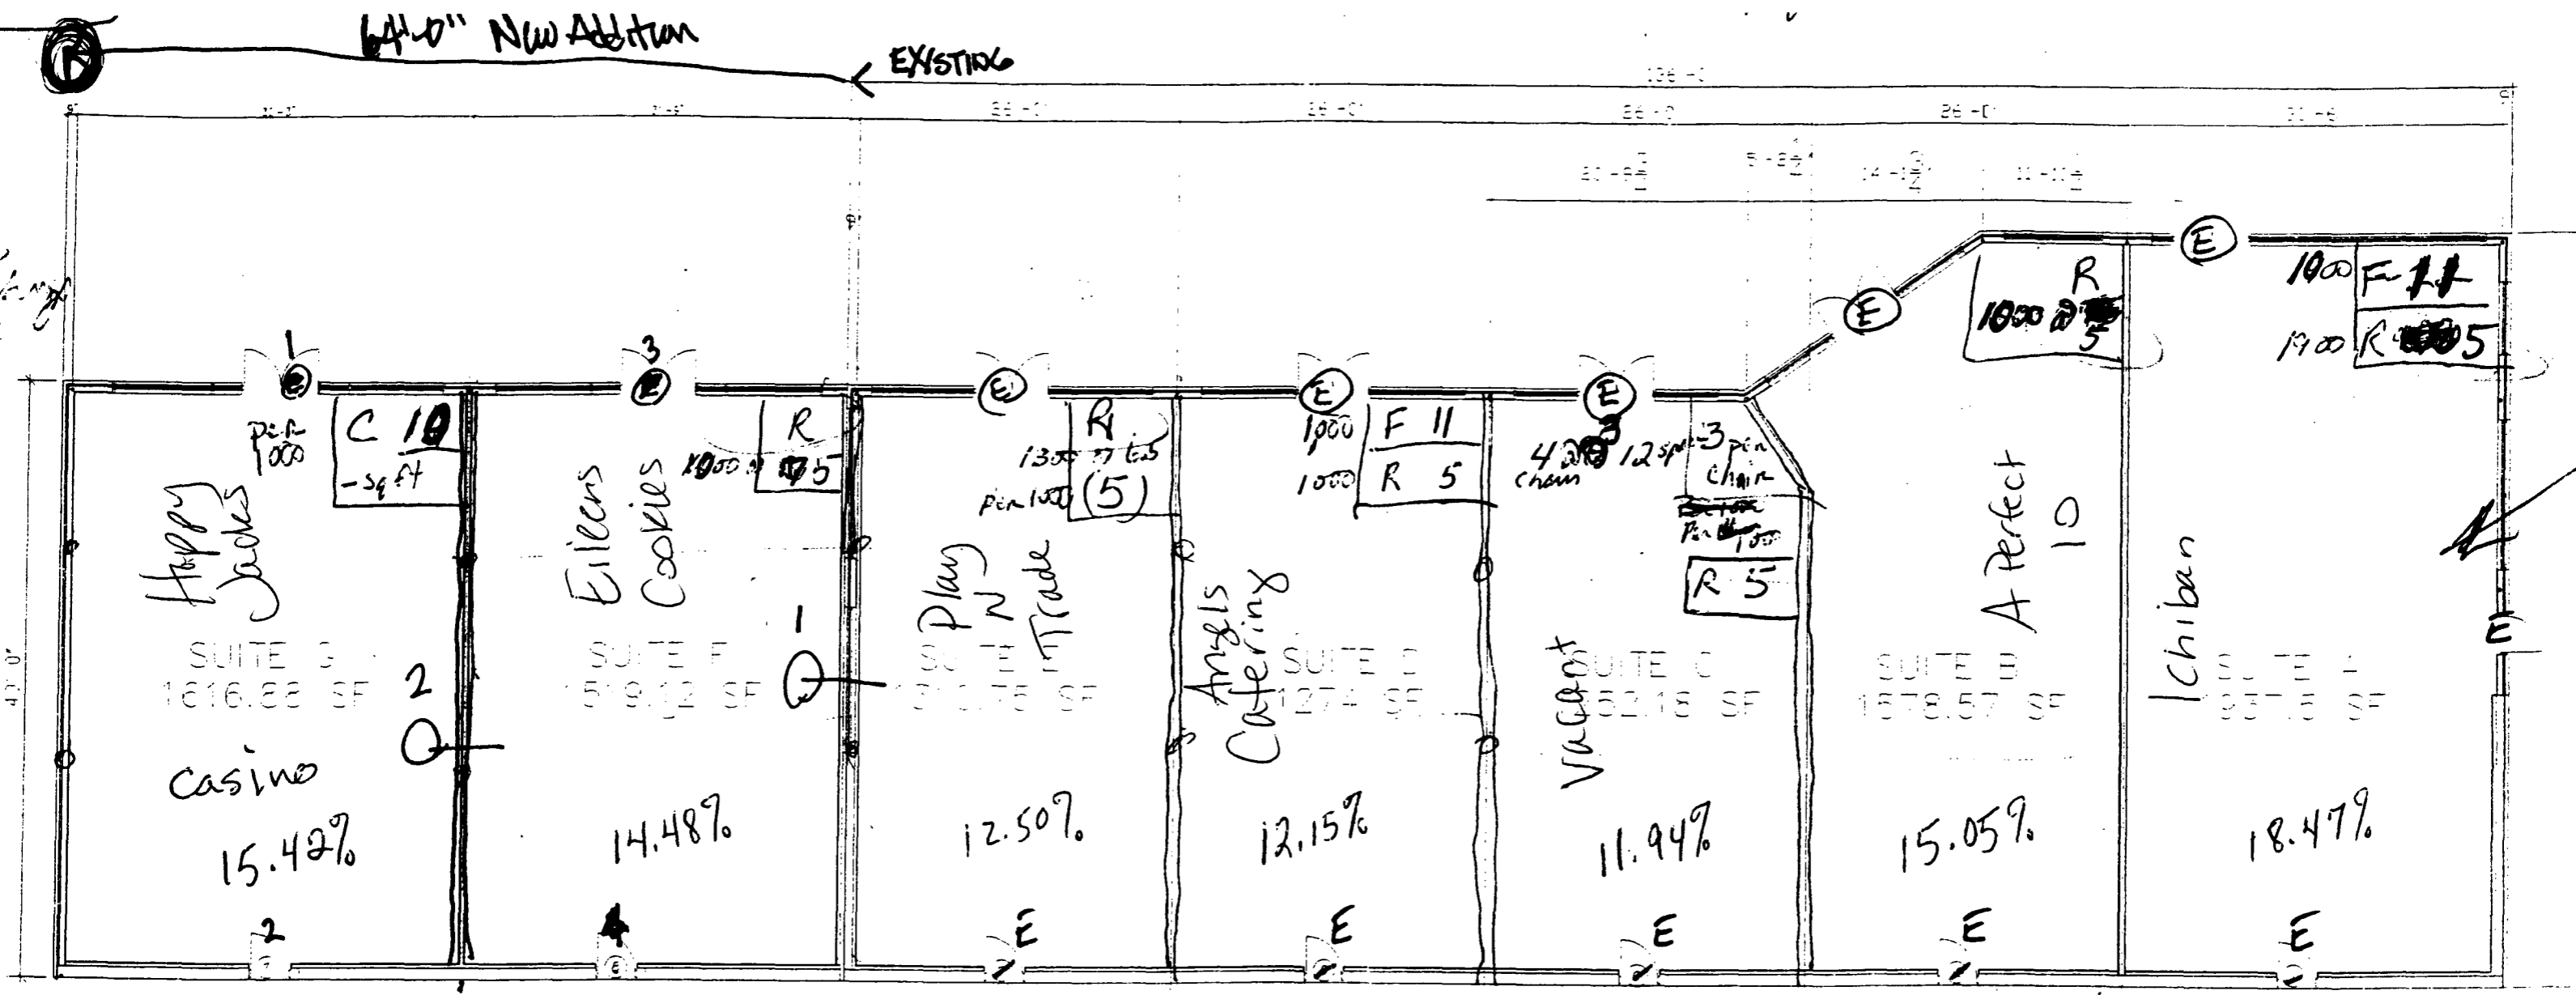

640" New Addition

EXISTING

Happy Jacks

Eileens Cookies

Play N Trade

Angels Catering

Vacant

A Perfect

Chiban

C 10
-sq ft

R 10
1000 sq ft

R 1355.77 sq ft
Per 1000 (5)

F 11
R 5
1000

R 5

R 1000
R 5

F 11
R 1900
R 5

SUITE 3
1616.22 SF

SUITE F
1519.12 SF

SUITE E
1355.77 SF

SUITE D
1274 SF

SUITE C
1321.8 SF

SUITE B
1378.57 SF

SUITE A
1900 SF

Casino
15.42%