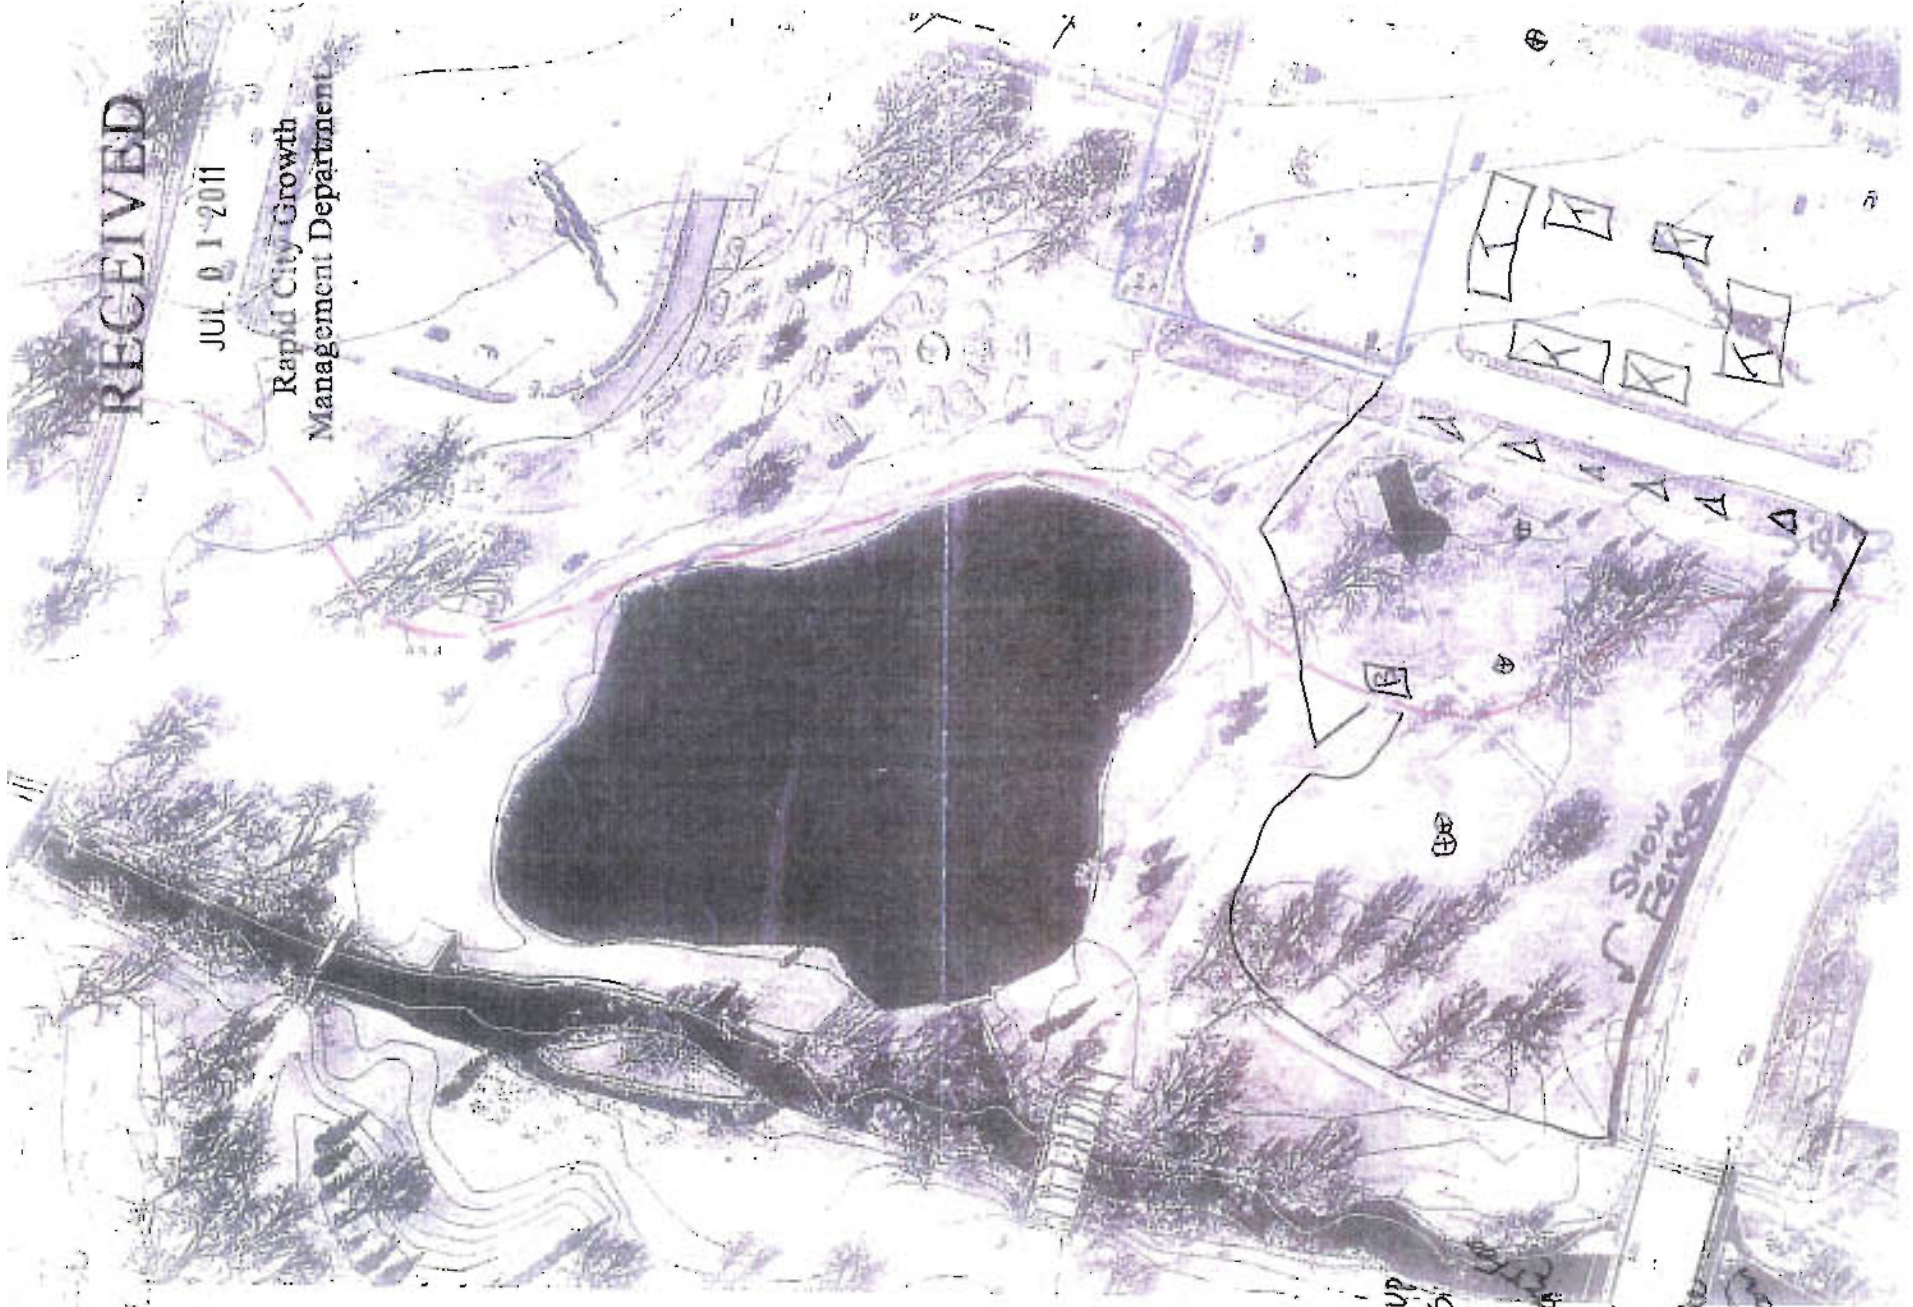

RAPID CITY CONVOY OF HOPE

11UR017

Site Map @ Memorial Park

2-7-11

- ← = Foot Traffic
- ⋯ = Safety Fencing
- = Caution Tape
- = Manned Gate
- = Vehicle Gate
- = Restrooms
- ★ = Safety Personnel
- = Tables
- = Stage
- = Volunteer Food Table

Rapid City Growth Management Department

RECEIVED

JUL 01 2011

Rapid City Growth
Management Department

- Terry Fence
- △ - Blow-up Castles
- - Check in Booth
- - Tent
- ⊕ - Portables