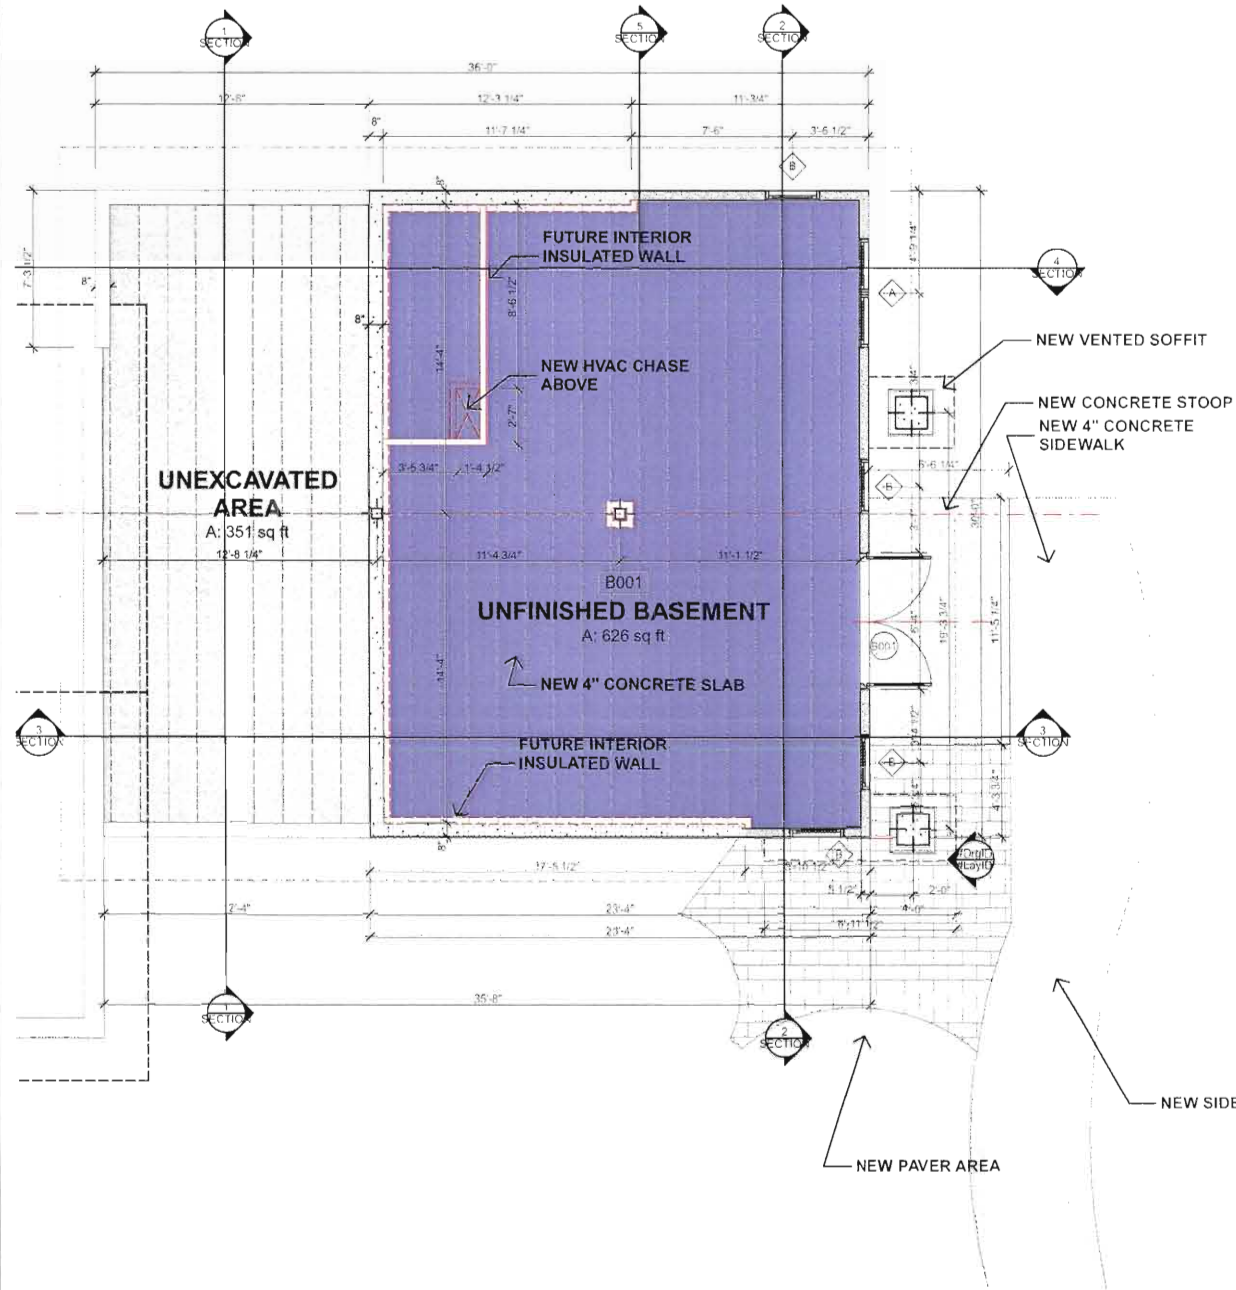

PLANNED DEVELOPMENT SUBMITTAL

FIRE STATION #4

ADDITION

RAPID CITY FIRE DEPARTMENT
RAPID CITY, SOUTH DAKOTA 6/10/2011

Drawn By TB

Checked By TB

architectura

baffuto

1 LOWER LEVEL
SCALE: 1/4" = 1'-0"

2 1st FLOOR
SCALE: 1/4" = 1'-0"