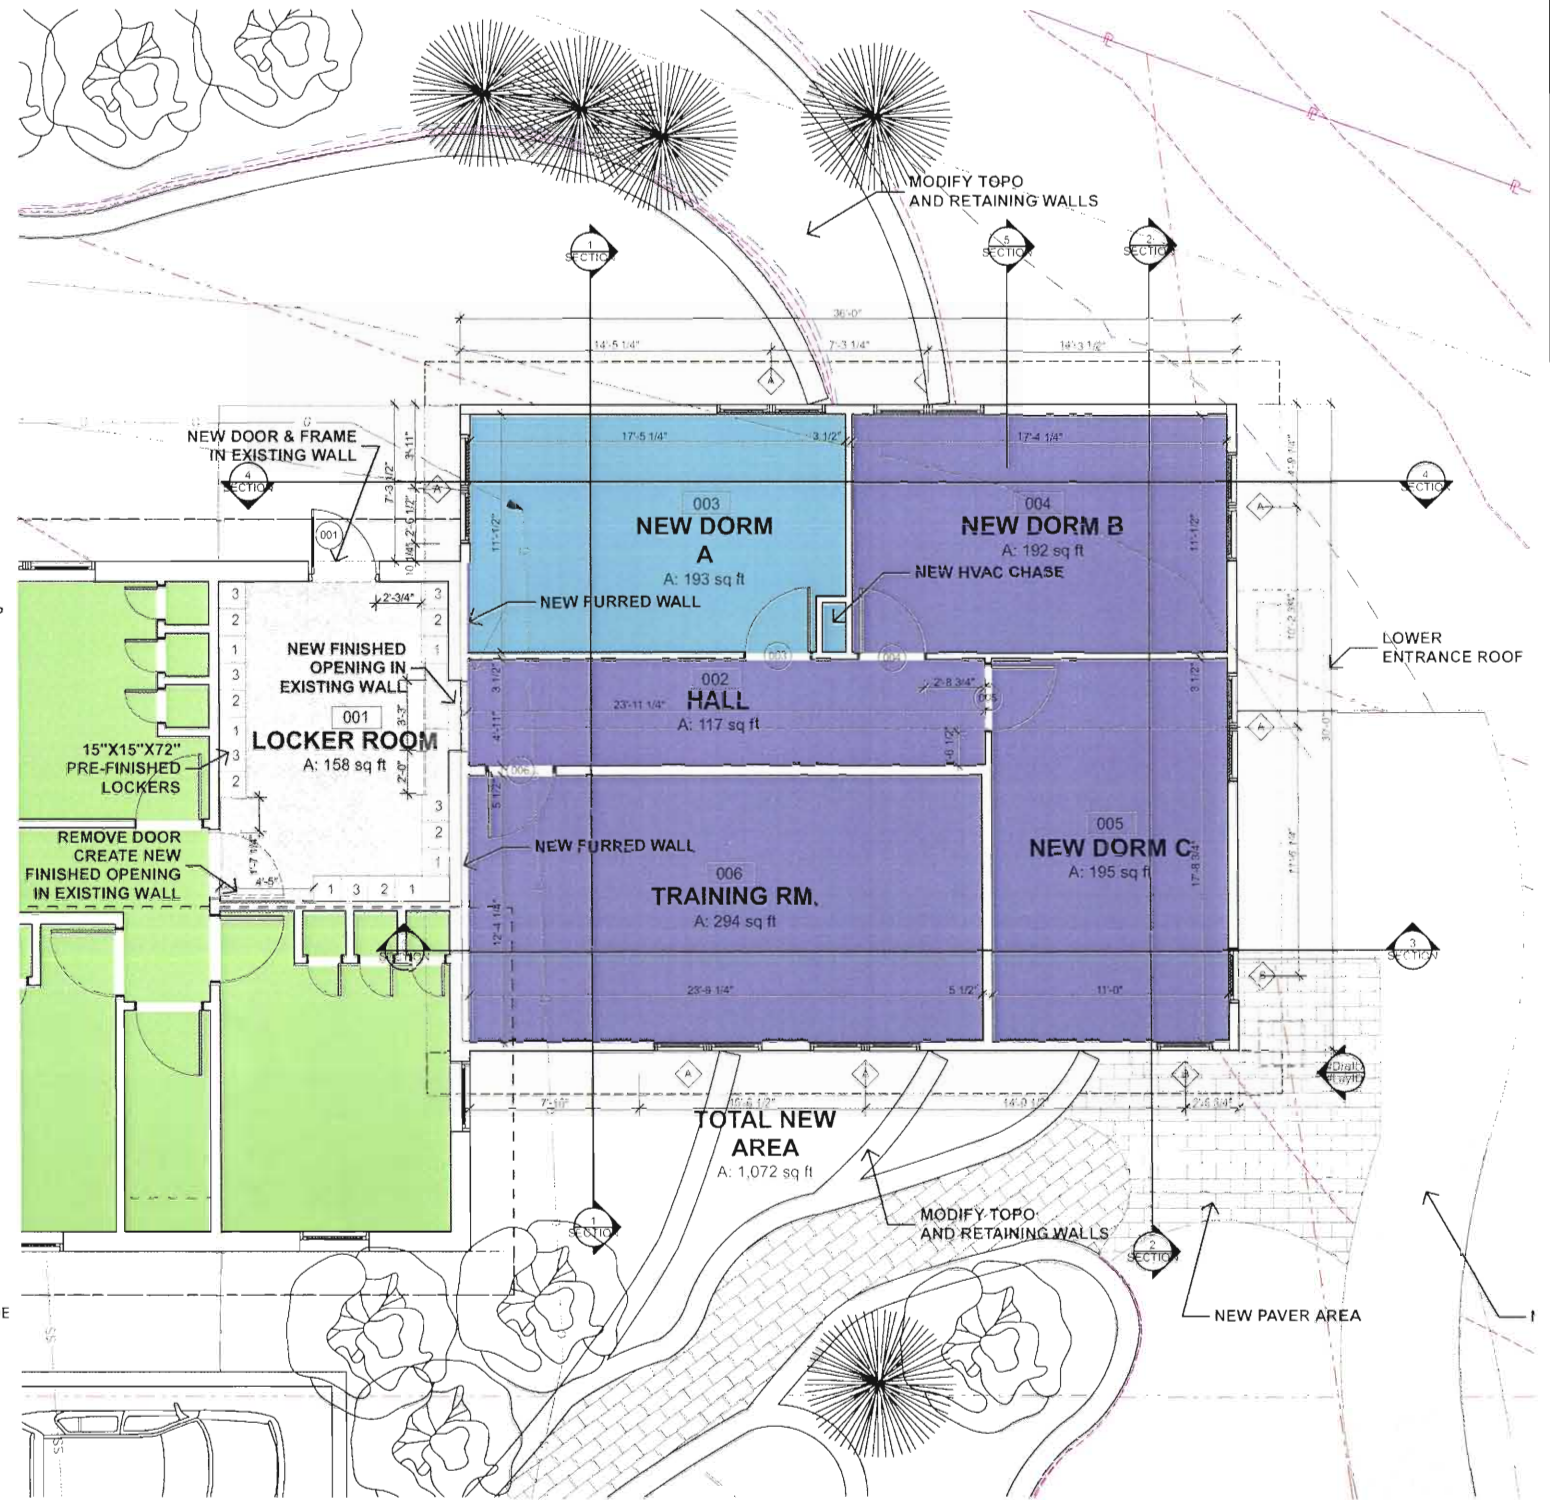

PLANNED DEVELOPMENT SUBMITTAL

FIRE STATION #4

ADDITION

RAPID CITY FIRE DEPARTMENT
RAPID CITY, SOUTH DAKOTA 6/10/2011

Drawn By TB

Checked By TB

architectura

baffuto

art + technology equals architecture

Studio Location: 6229 West Boulevard • In Rapid City, South Dakota
Rapid City, South Dakota 57701 • H: 605.341.7501 • F: 605.341.7501
Business & Mailing Location: 1025-Cliff Drive Rapid City, South Dakota 57702
Phone: 605.341.7501
Toll-free 24/7: 1.877.444.7501

1 LOWER LEVEL
SCALE: 1/4" = 1'-0"

2 1st FLOOR
SCALE: 1/4" = 1'-0"