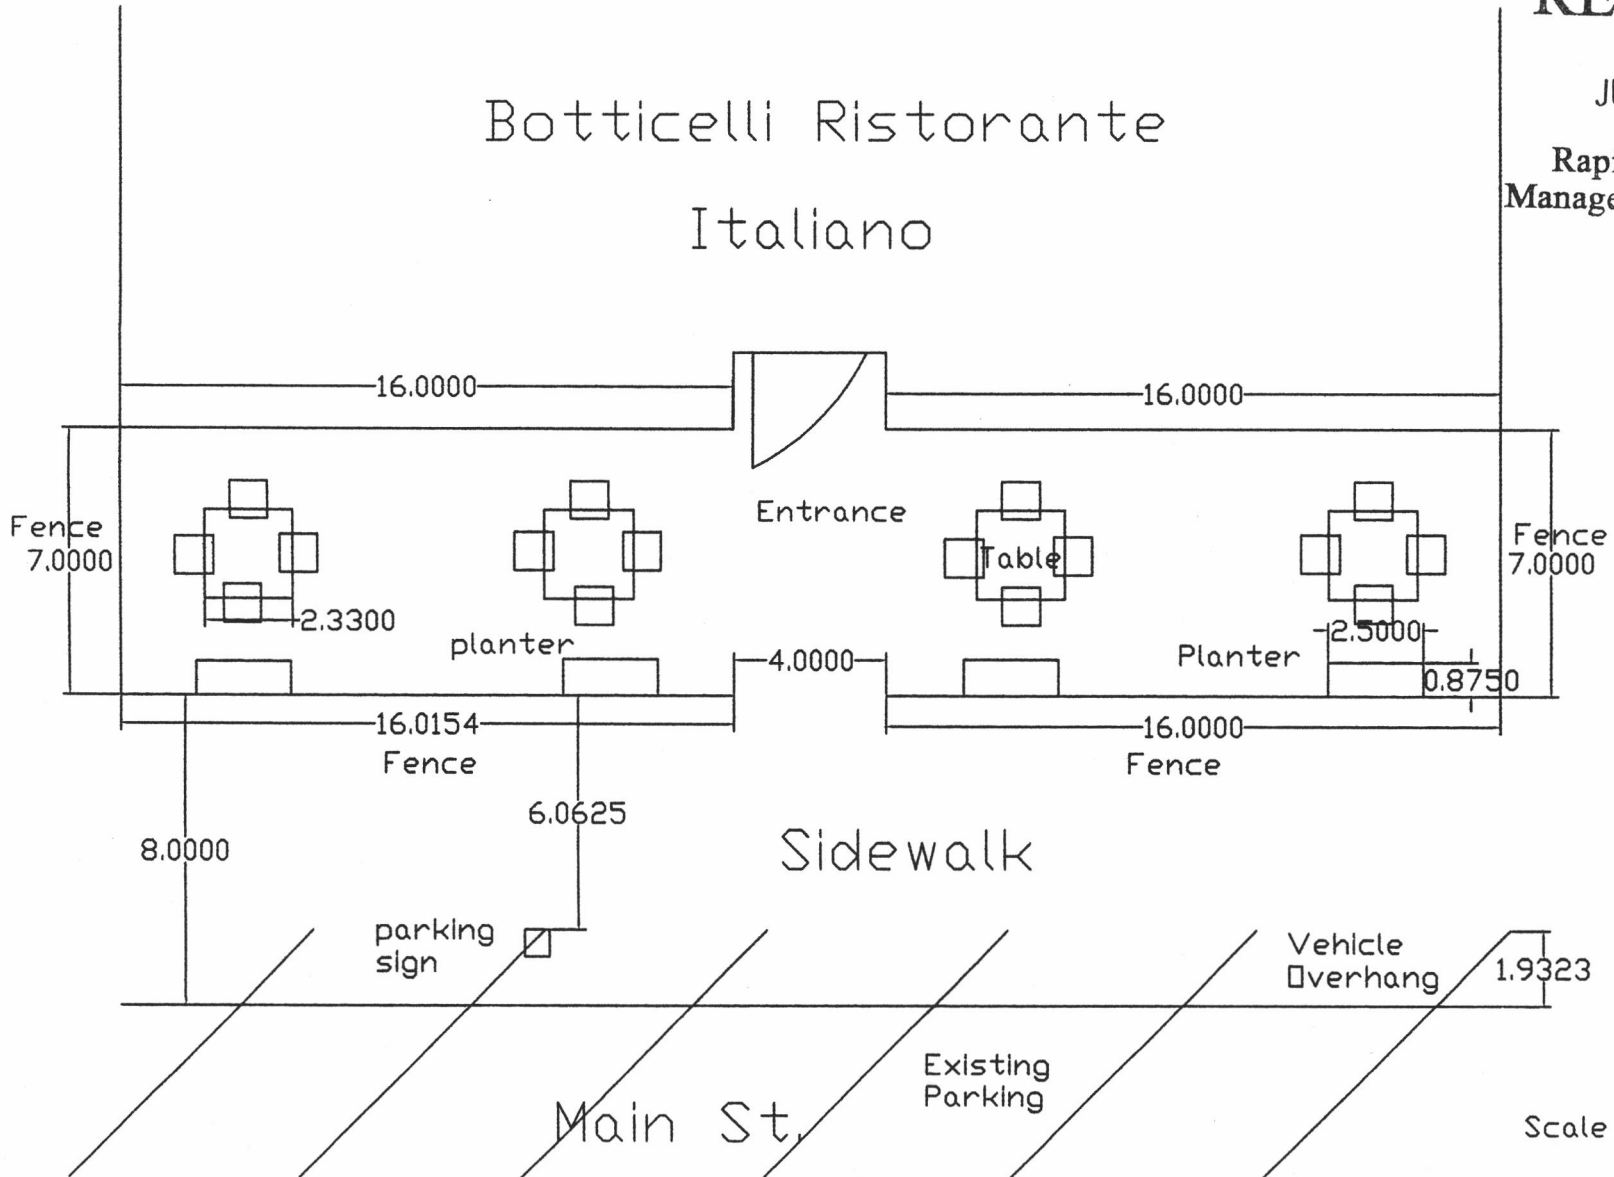

RECEIVED

JUN - 8 2011

Rapid City Growth
Management Department

Botticelli Ristorante Italiano

Scale 1:5