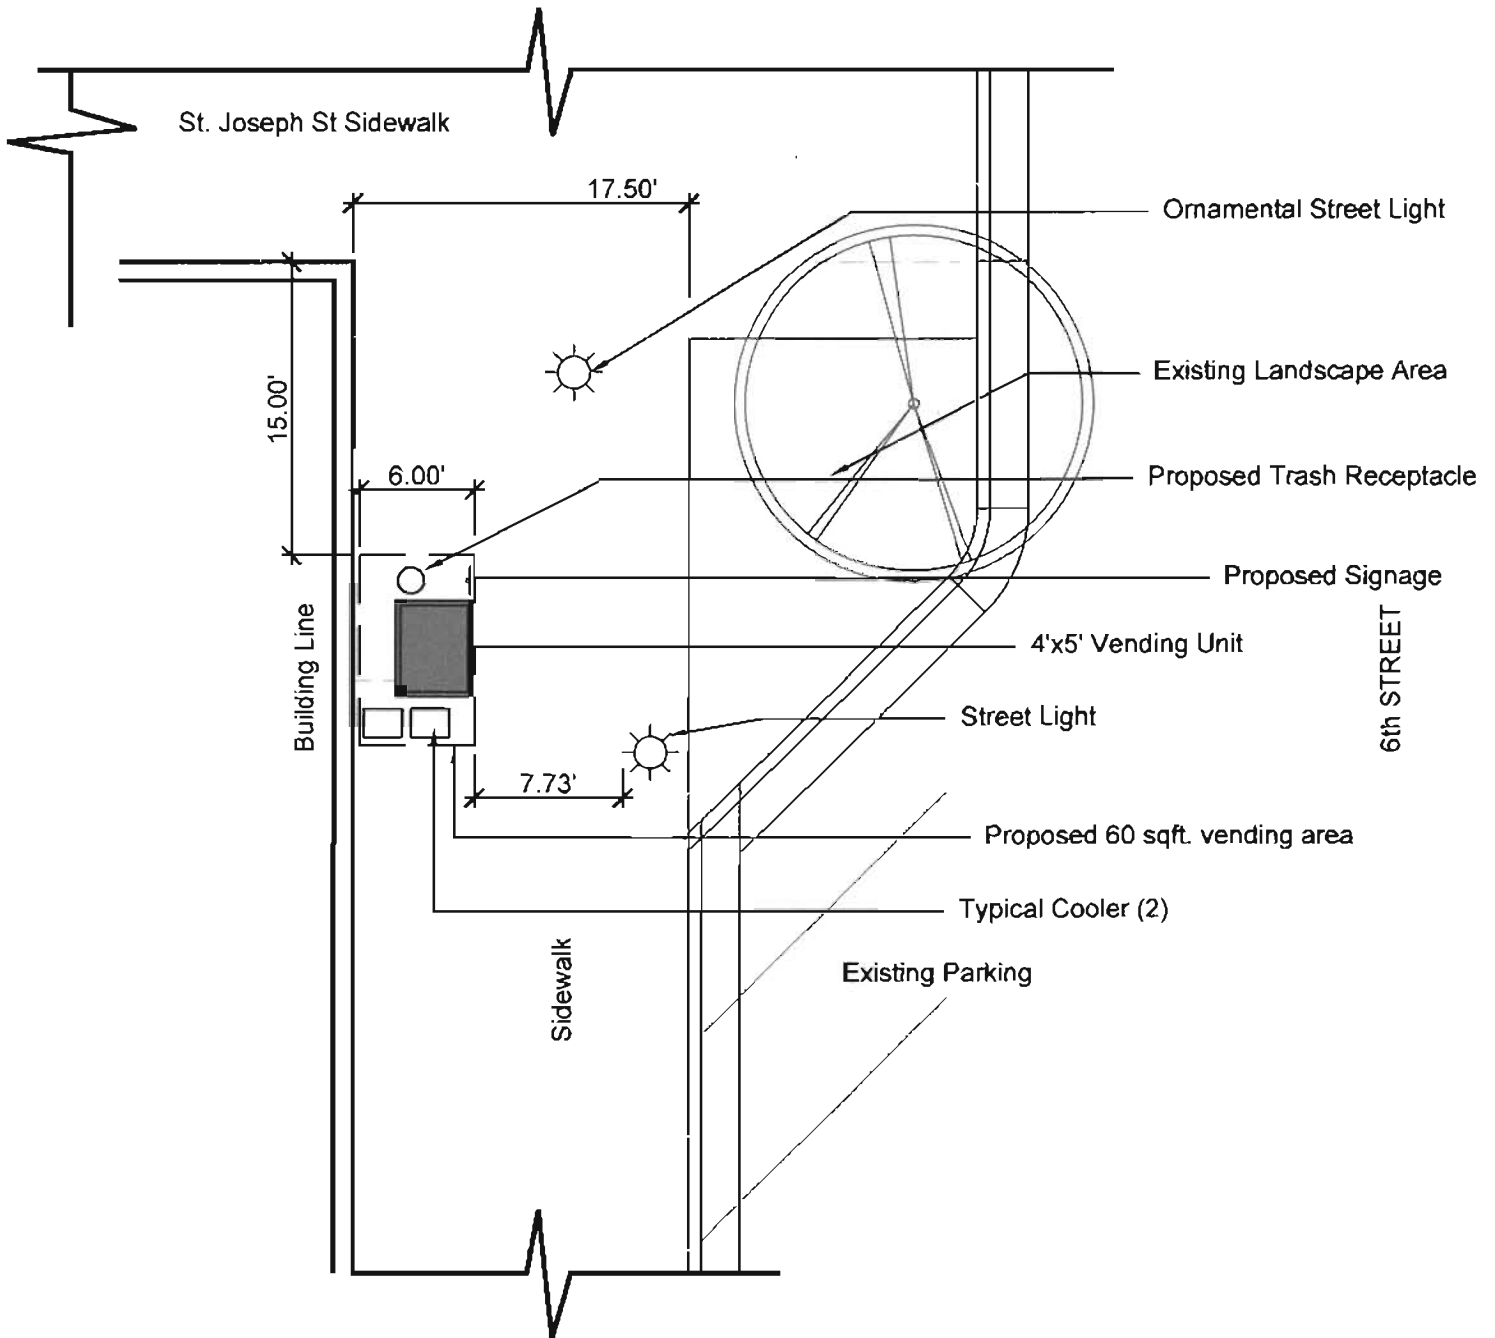

RECEIVED

MAR 25 2011

Rapid City Growth Management Department

Scale: 1"=10'-0"

Vendor Location: 5 Rapid City, South Dakota

March 24, 2011

42nd Street Design Studio
904 Quincy St. Apt. A
Rapid City, South Dakota 57701