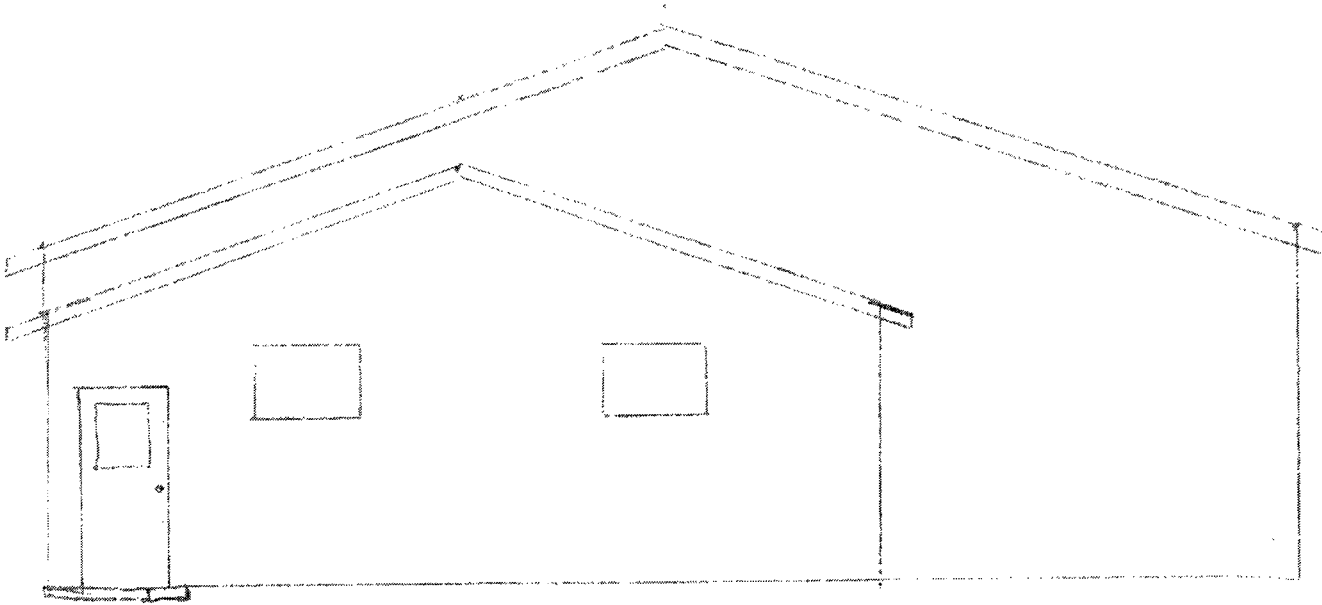

VIEW FROM EAST

Foundation, siding, and roofing to match existing structures.

Siding T111 Wood Cedar in Color to Match
Asphalt Shingles tan to Match

VIEW FROM WEST

Foundation, siding, and roofing to match existing structures.

Siding T111 wood cedar in color to match
Asphalt Shingles TAN to match

RECEIVED

MAR 28 2011

**Rapid City Growth
Management Department**