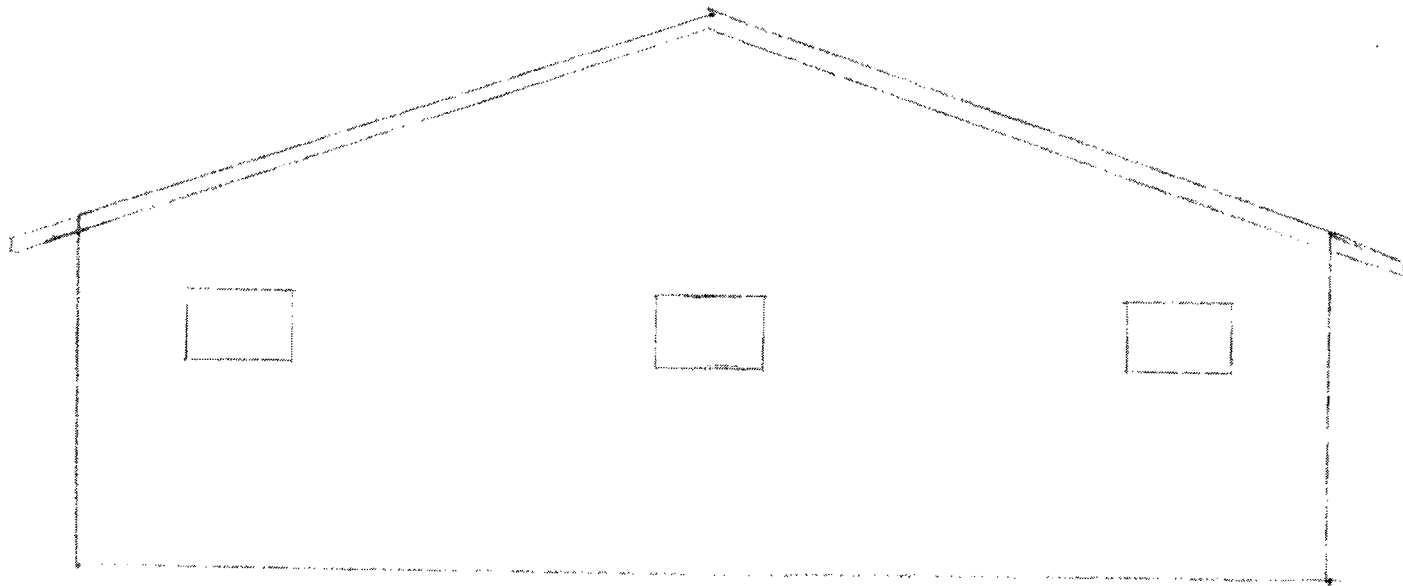

VIEW FROM EAST

Foundation, siding, and roofing to match existing structures.

Siding T111 Wood Cedar in Color to Match
Asphalt Shingles tan to Match

VIEW FROM WEST

Foundation, siding, and roofing to match existing structures.

Siding T111 wood cedar in color to match
Asphalt Shingles TAN to match

RECEIVED

MAR 28 2011

**Rapid City Growth
Management Department**