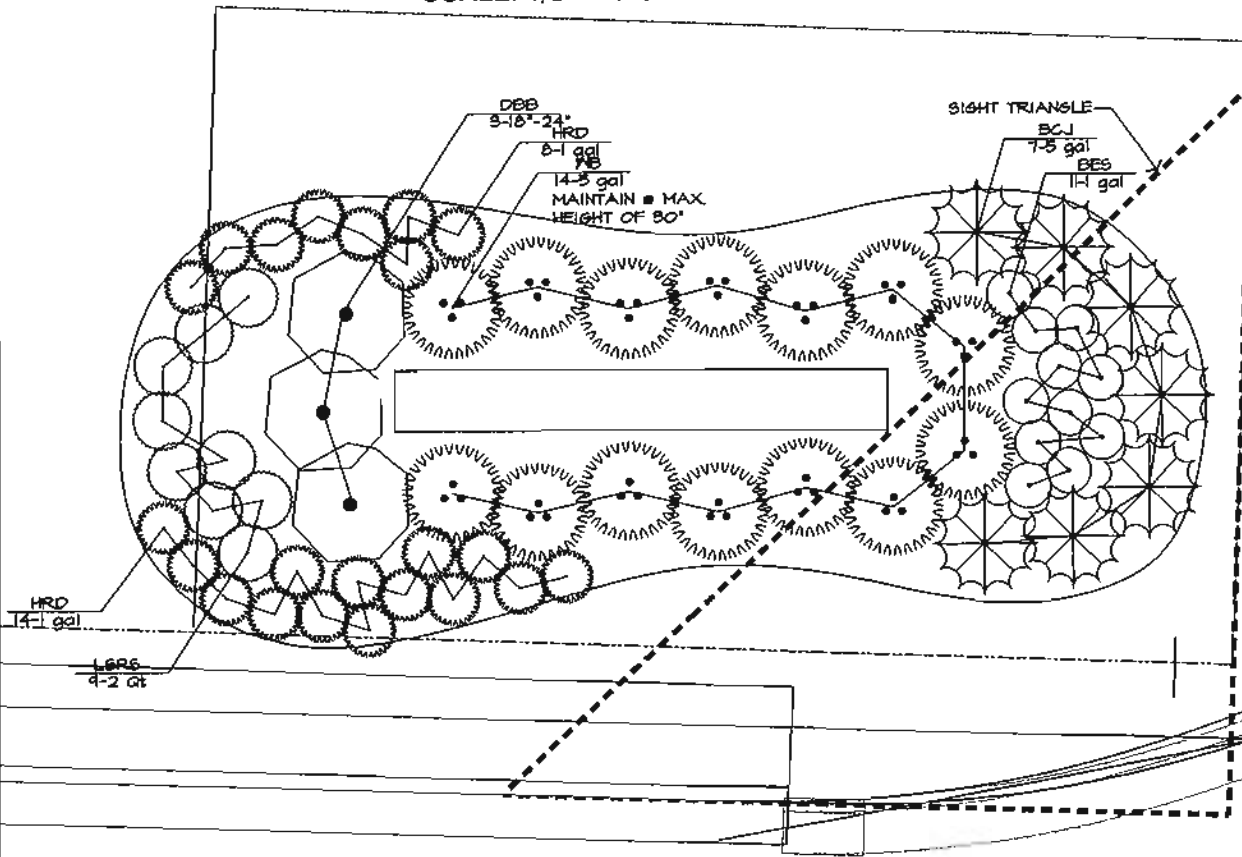

PLANT SCHEDULE - PYLON SIGN:

SHRUBS:	QTY.	BOTANICAL NAME	COMMON NAME	SIZE
BCJ	7	<i>Juniperus horizontalis</i> 'Blue Chip'	Blue Chip Juniper	5 Gallon
WB	14	<i>Buxus microphylla</i> 'Wintergreen'	Wintergreen Boxwood	5 Gallon
DBB	3	<i>Euonymus alatus</i> 'Compacta'	Dwarf Burning Bush	18"-24"

PERENNIALS:	QTY.	BOTANICAL NAME	COMMON NAME	SIZE
HRD	22	<i>Hemerocallis</i> 'Happy Returns'	Happy Returns Daylily	1 Gallon
BES	11	<i>Rudbeckia fulgida</i> 'Goldsturm'	Black-Eyed Susan	1 Gallon
LSRS	4	<i>Perovskia atriplicifolia</i> 'Little Spire'	Little Spire Russian Sage	1 Gallon

RECEIVED

FEB 14 2011

Rapid City Growth  
Management Department

HWY 16 / CATRON BLVD