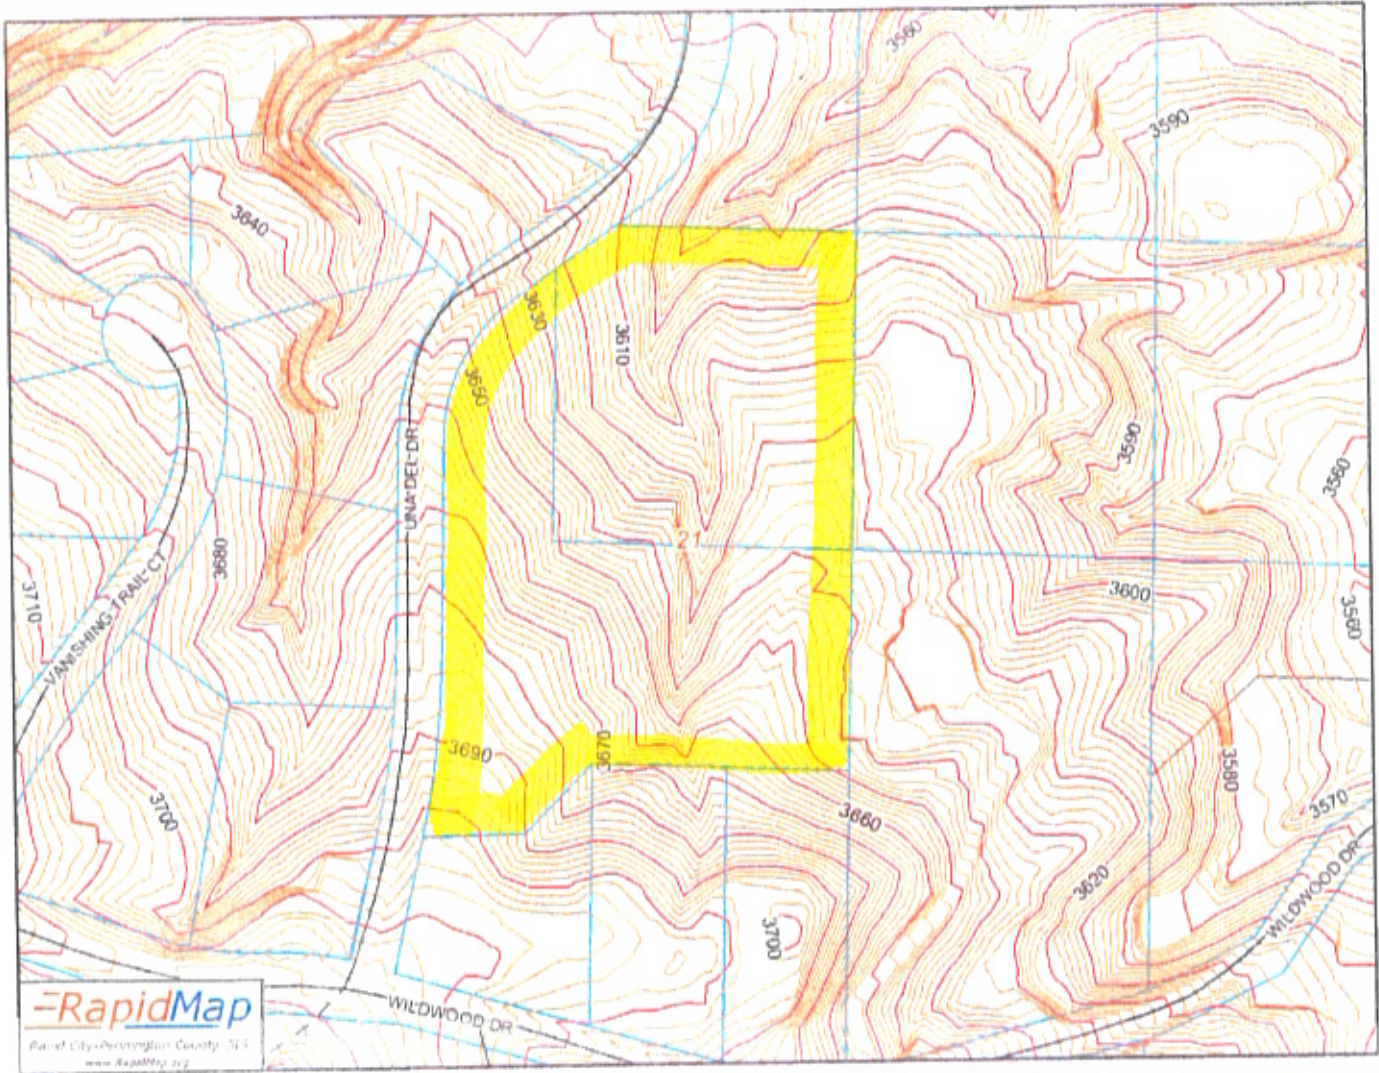

TOPOGRAPHIC MAP

Lots 19 and 22R of Una Del Acres No. Subdivision,
Rapid City, South Dakota

RECEIVED

NOV 17 2010

Rapid City Growth
Management Department