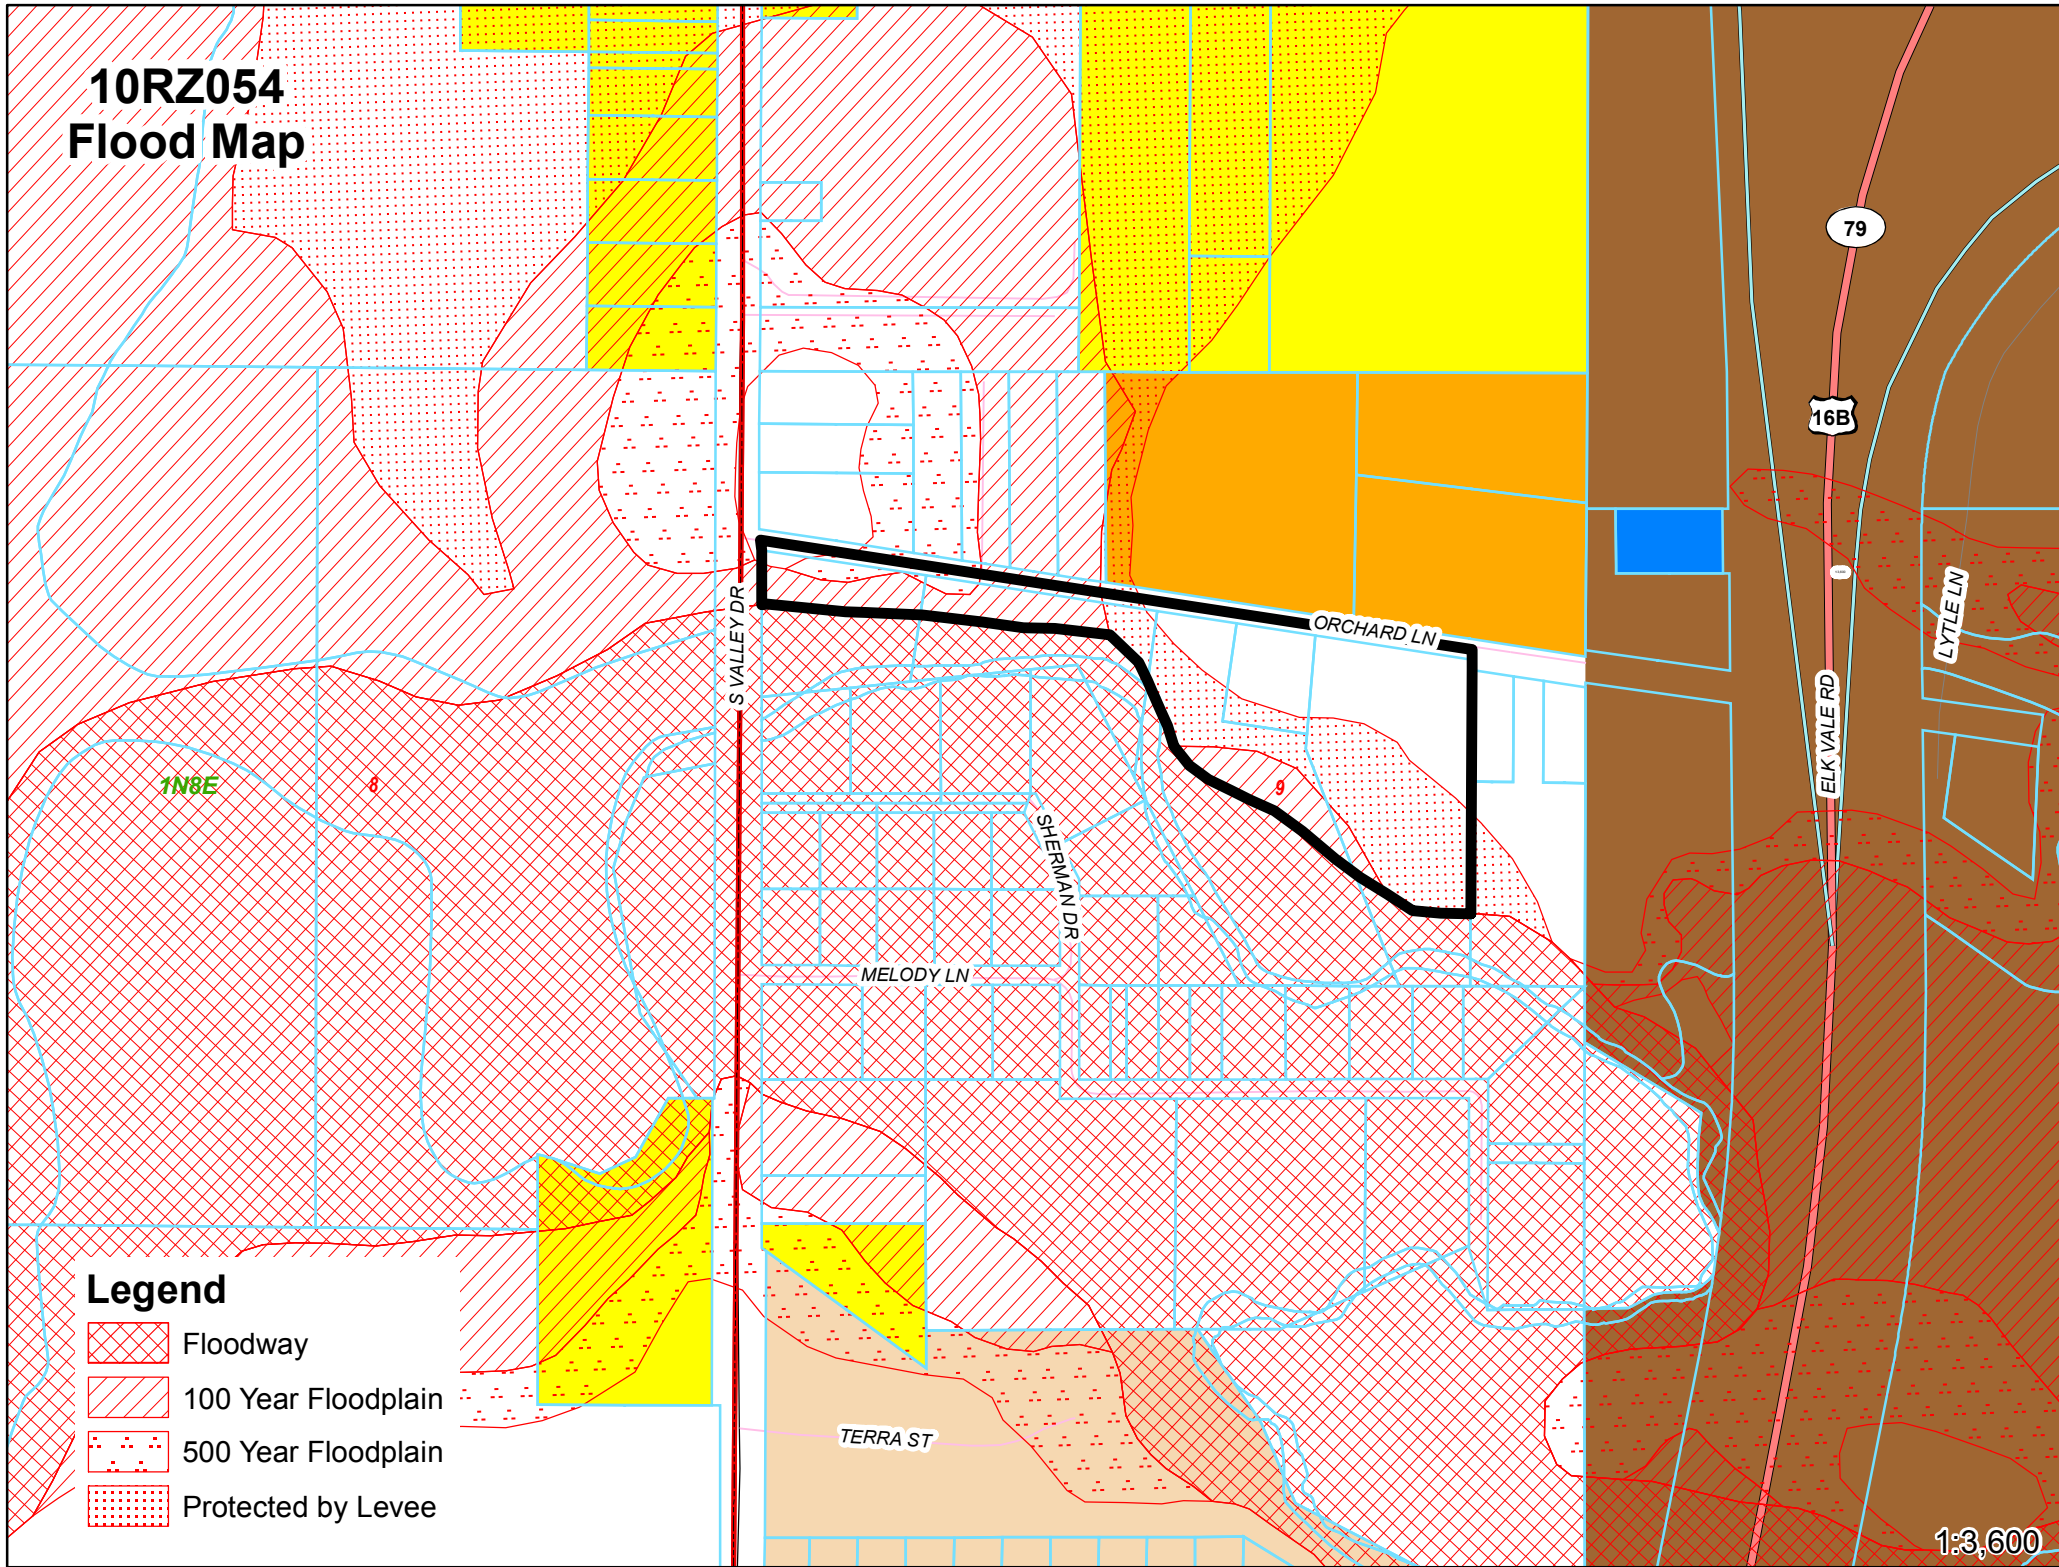

10RZ054 Flood Map

Legend

-  Floodway
-  100 Year Floodplain
-  500 Year Floodplain
-  Protected by Levee