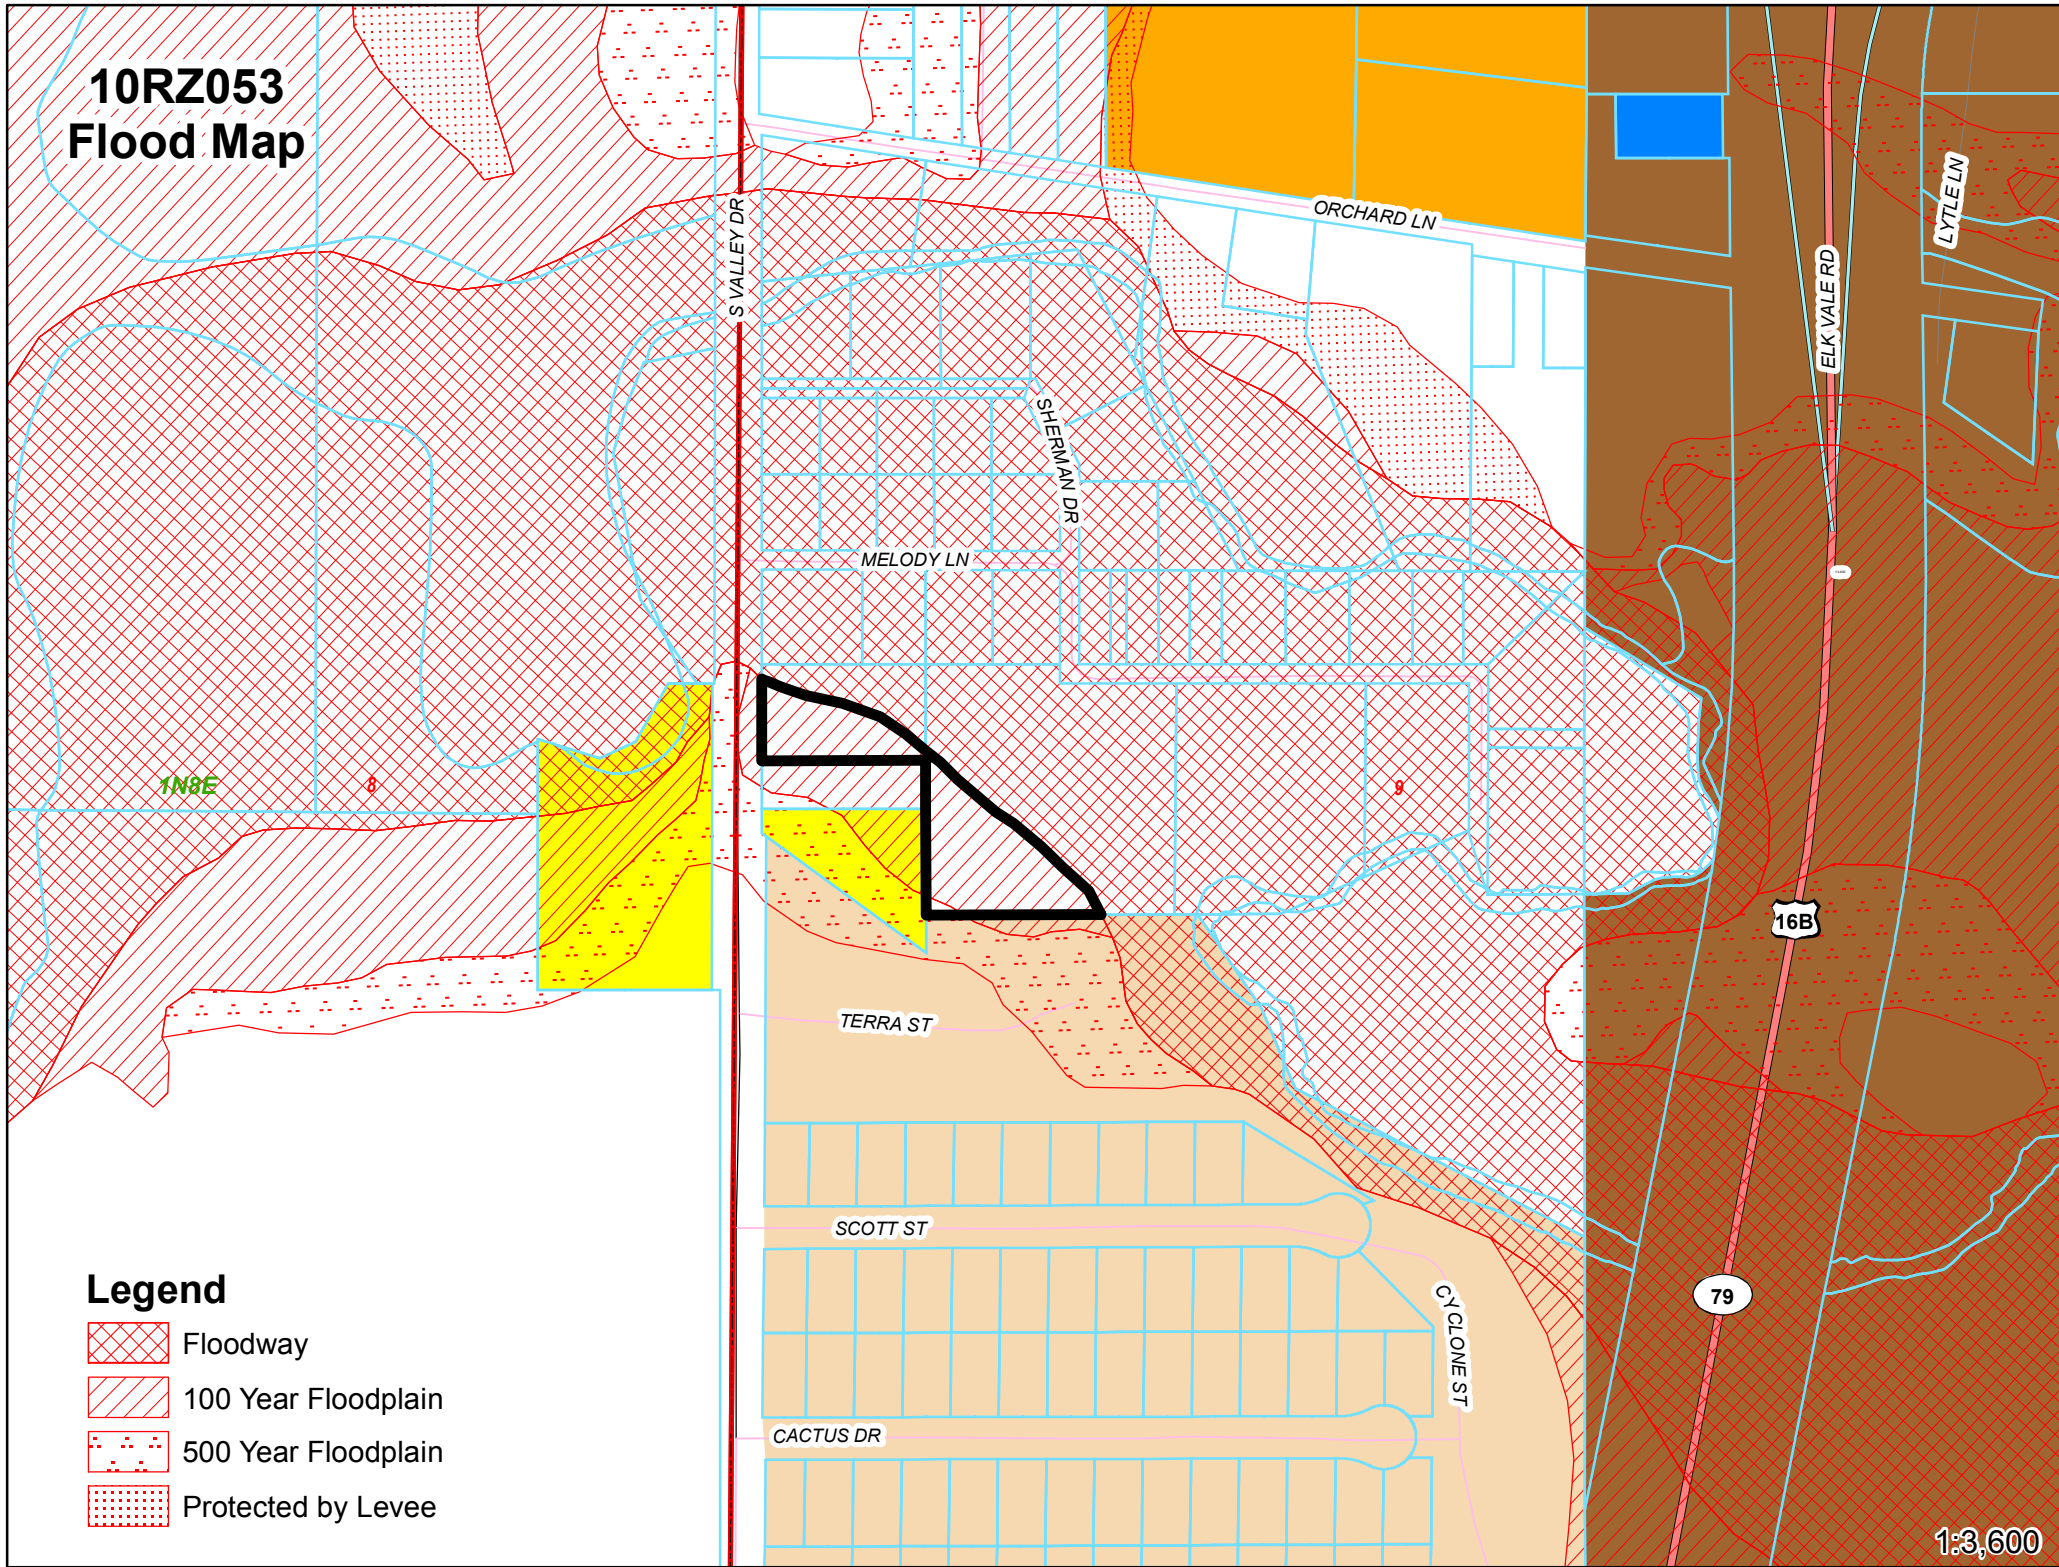

10RZ053 Flood Map

Legend

-  Floodway
-  100 Year Floodplain
-  500 Year Floodplain
-  Protected by Levee