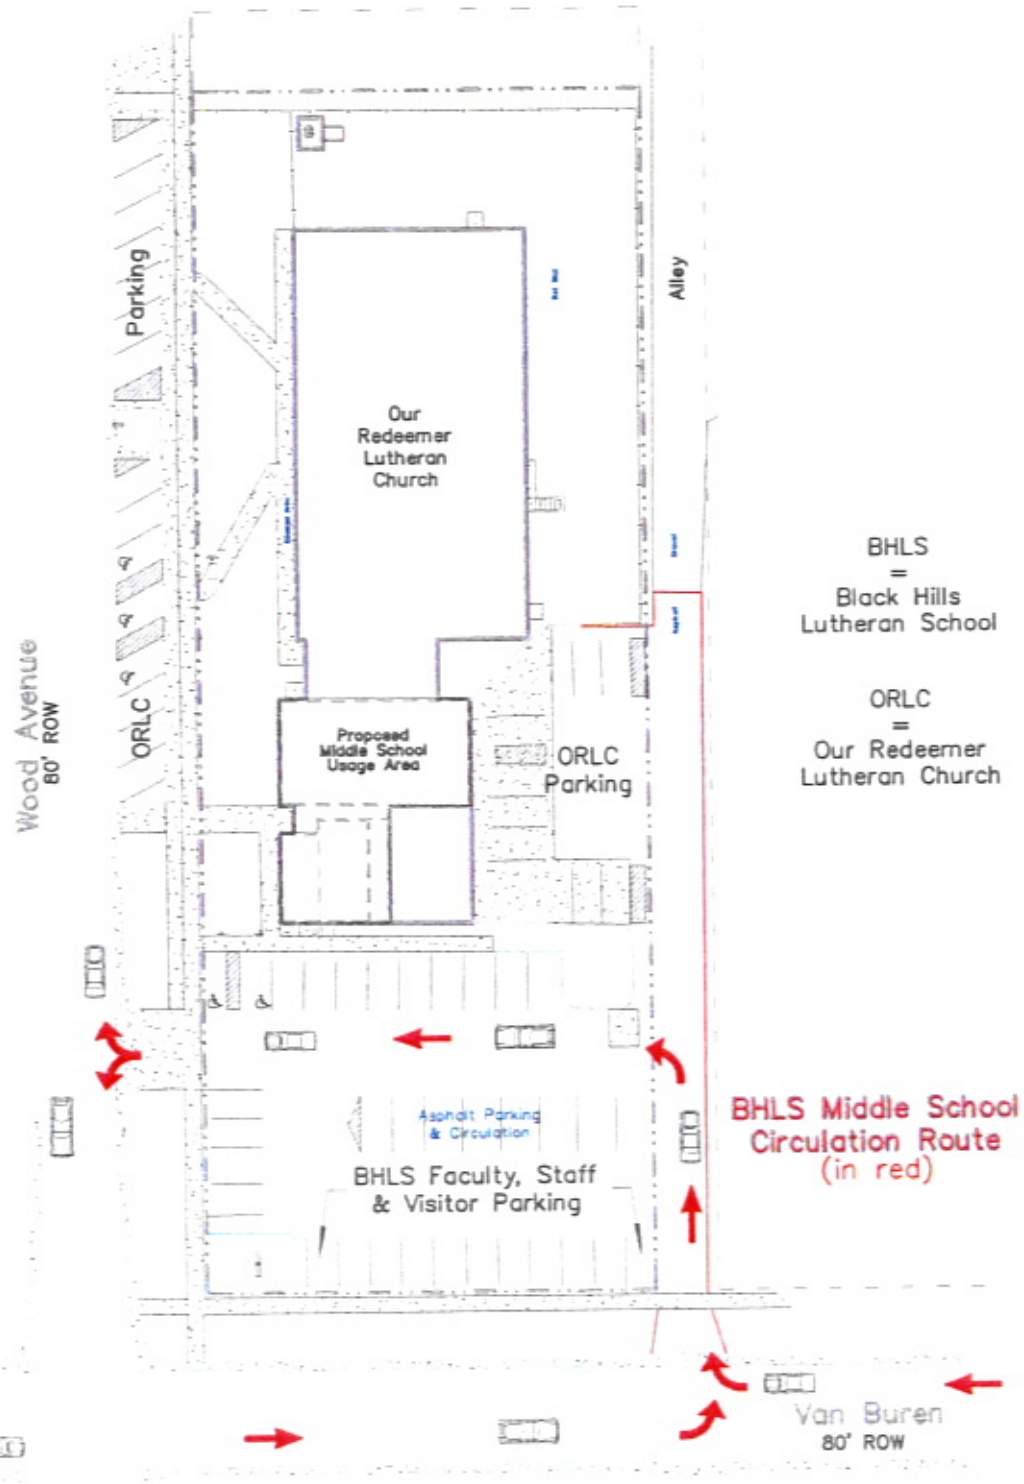

EXHIBIT A

Parking and Circulation Diagram

Our Redeemer Lutheran Church and
Black Hills Lutheran Middle School
910 Wood Avenue
Rapid City, South Dakota

RECEIVED

SEP 24 2010

Rapid City Growth Management Department