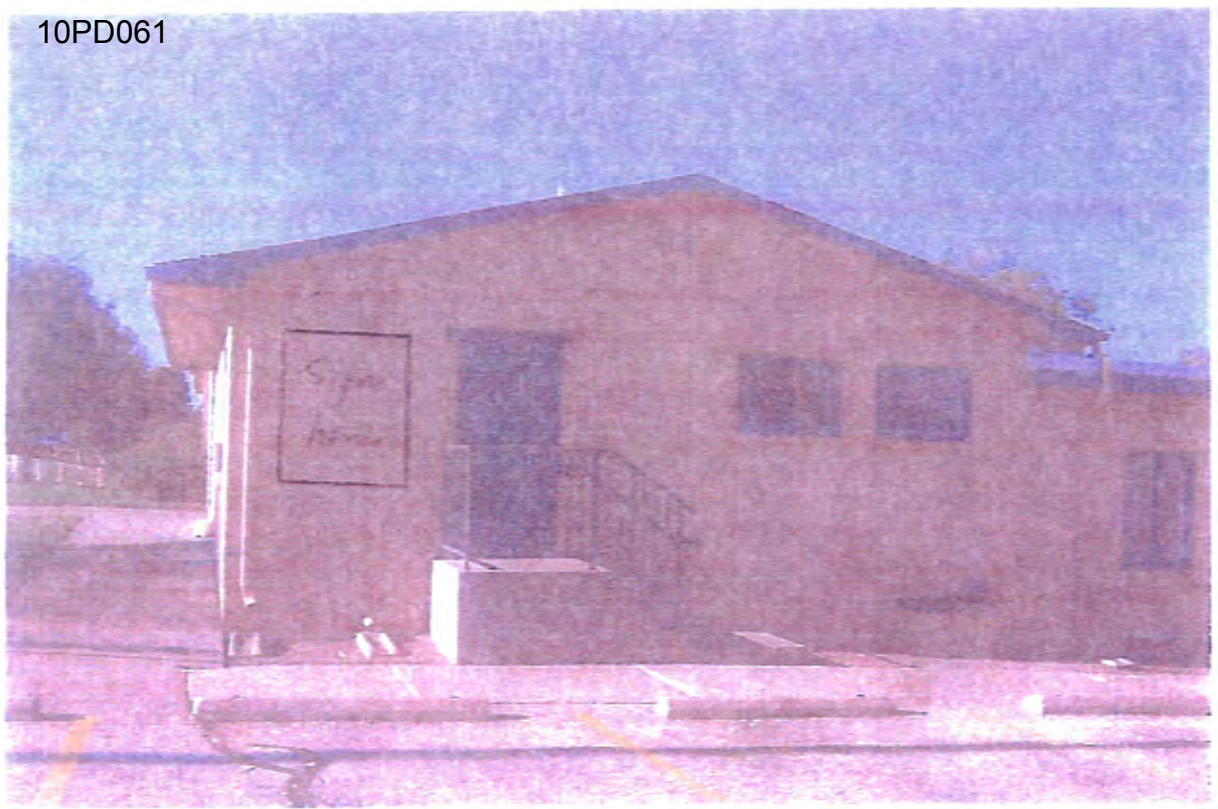

Black Hills

Lutheran

Middle School

(Location: south side, left of entrance)

Sign material:
Wood

Lettering color:
Black

Lettering size:
6 inches

Sign size:
28 inches by 40 inches

RECEIVED

SEP 24 2010

Rapid City Growth
Management Department