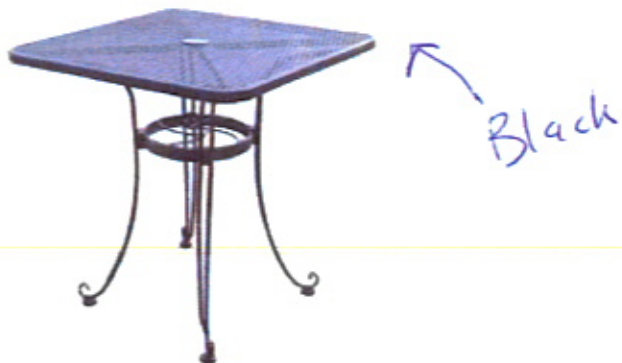

Chelsea Outdoor Wrought Iron Chair IN STOCK

← Black

6 Member Reviews | [Write a Review](#)

Share this product:   

Model: WCI-02

Item #: 978062

This wrought iron chair is perfect for casual dining or for use in a bistro or café setting.

10SC003

Bistro Table - 28" IN STOCK

3 Member Reviews | [Write a Review](#)

Share this product:   

Model: 1228-QXU

Item #: 975297

For outdoor café dining, this table features a charming wrought iron silhouette.