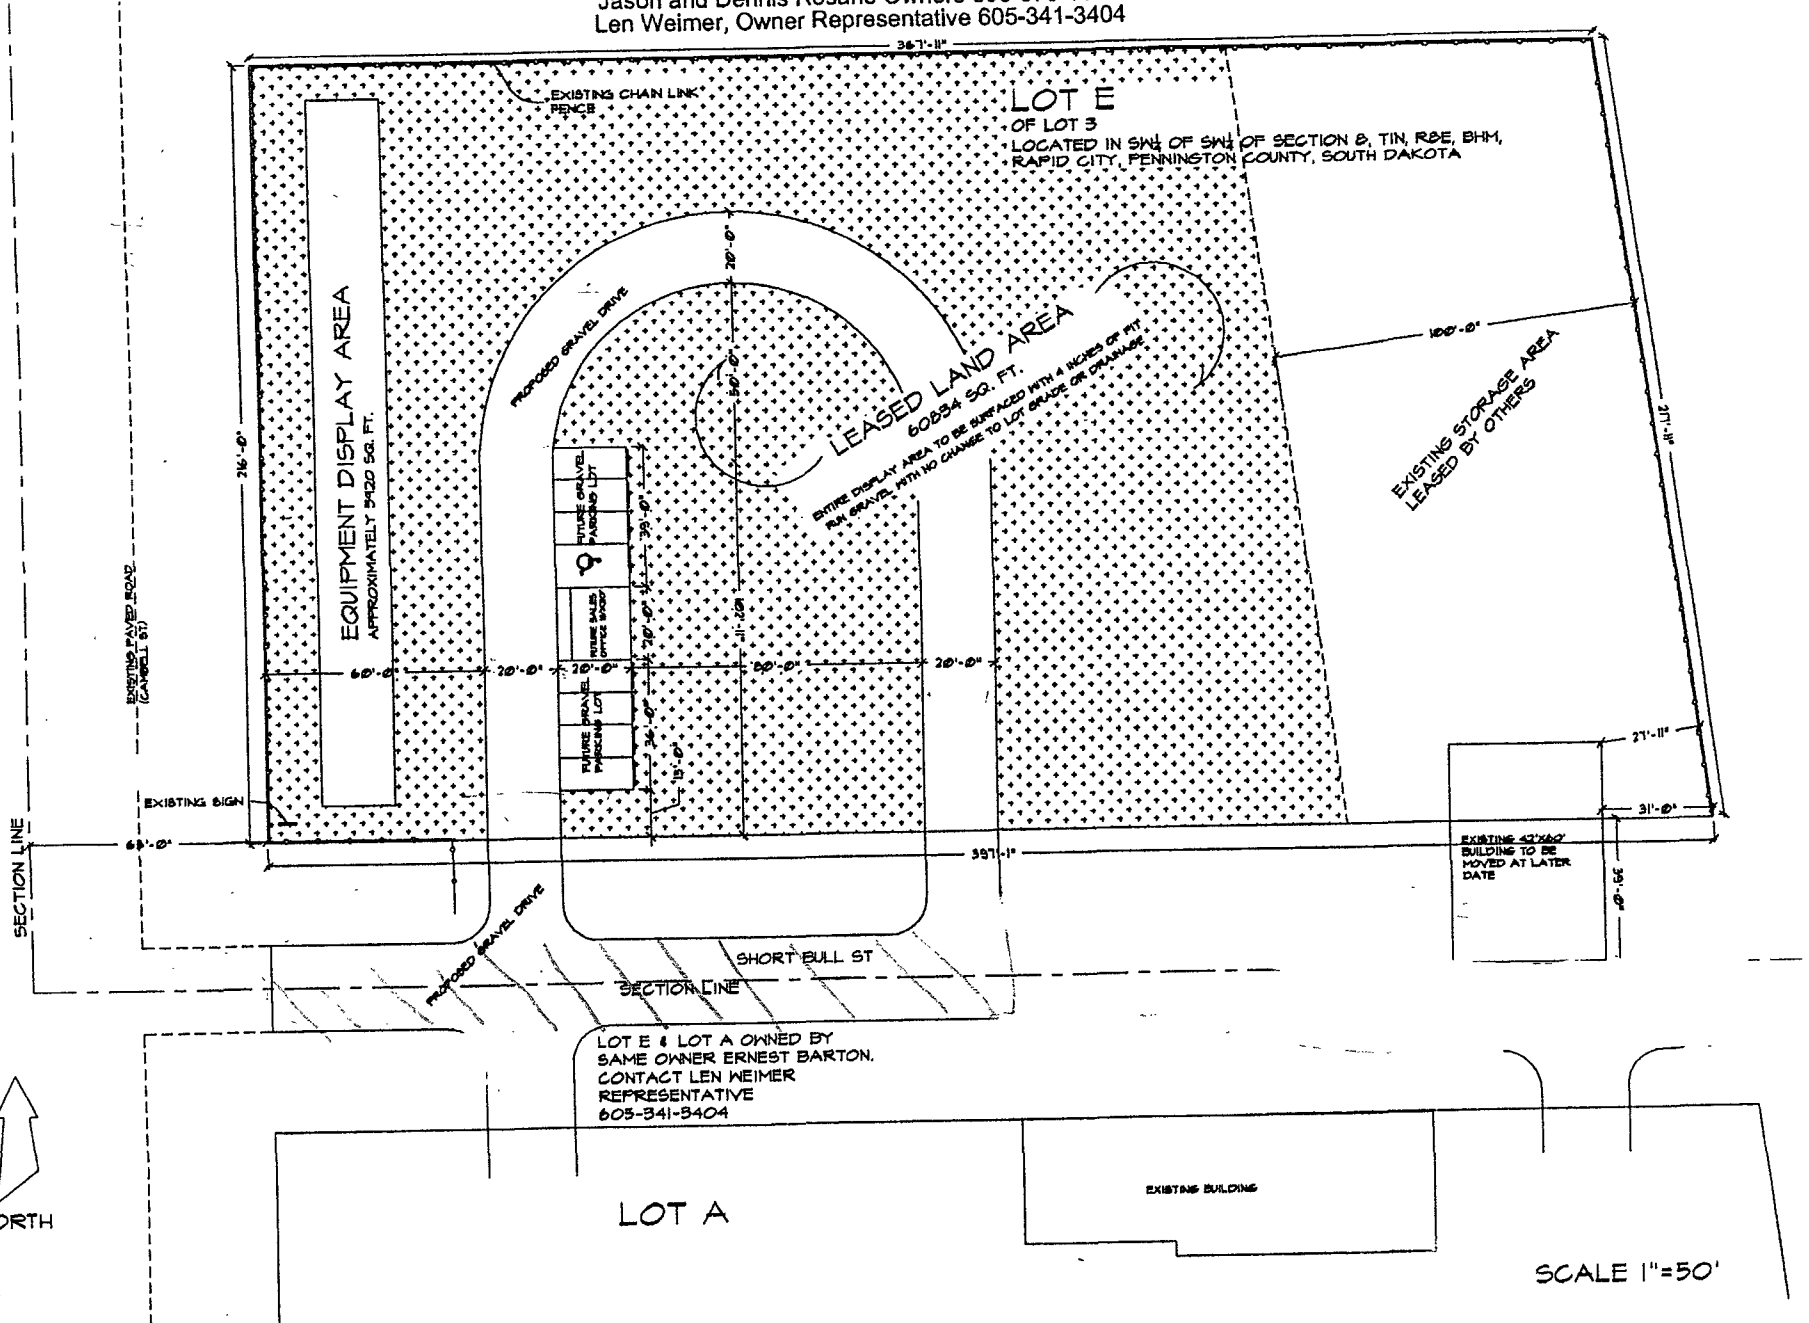

Buckhorn Equipment Sales and Rentals Land Lease Area

Jason and Dennis Rosane Owners 605-673-1104
Len Weimer, Owner Representative 605-341-3404

LOT E & LOT A OWNED BY
SAME OWNER ERNEST BARTON.
CONTACT LEN WEIMER
REPRESENTATIVE
605-341-3404

LOT A

EXISTING BUILDING

SCALE 1"=50'